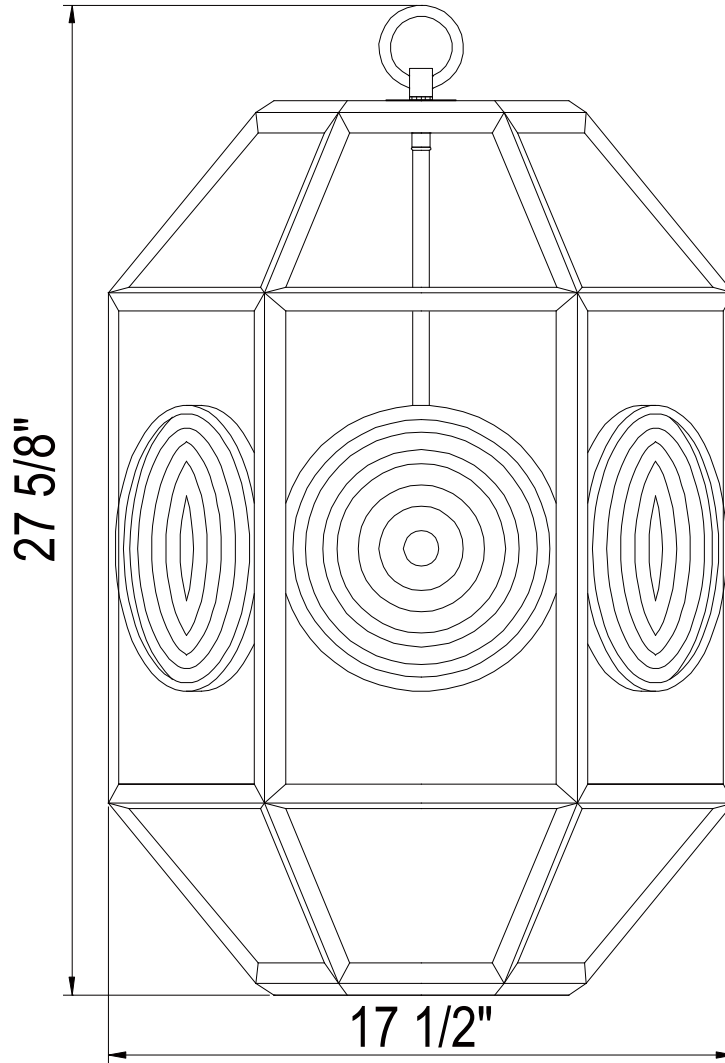

PARK HARBOR™

Pendant

PHPL5386DAMB

- 6- Light Pendant in Dark Matte Bronze
- No special tools needed for assembly
- Wattage: Uses six 100W medium base lamp max

PHPL5386DAMB