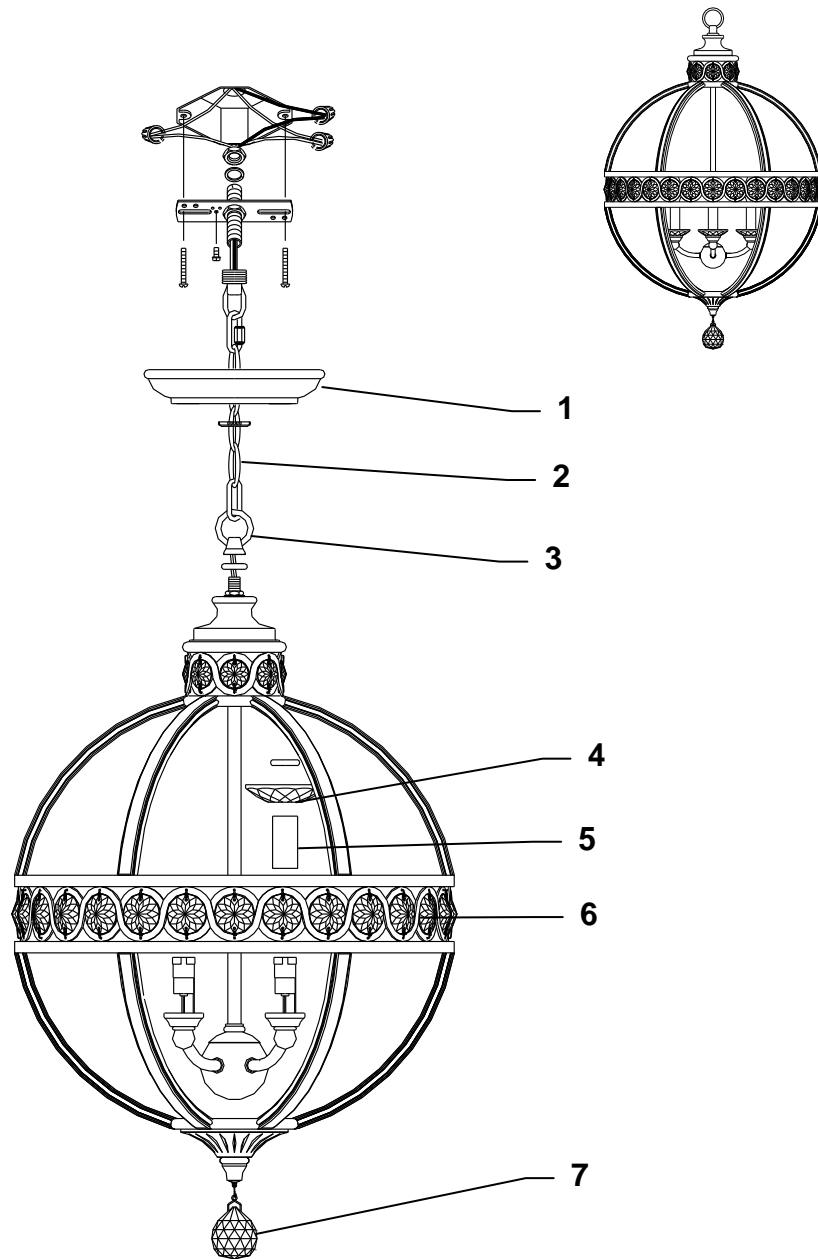

# PARK HARBOR™

PHPL5204AS

Parts Breakdown

No.	Part Name	Spanish	French	Part No.
1	Canopy (1pc)	Marquesina (1pc)	Monture (1pc)	PHSPVCAN1ASWTY
2	Chain (1pc-5 feet)	Cadena (1pc-5 feet)	Chaîne (1pc-5 feet)	PHSPVCHN1ASWTY
3	Loop (1pc)	Lazo (1pc)	Boucle (1pc)	PHSP5203RINGASWTY
4	Bobeche (4pcs)	Bobeche (4pcs)	Modèle Aspire (4pcs)	PHSPVBOBASWTY
5	Candle Tubes and Followers (4sets)	Tubos y casquillos para velas (4sets)	Tubes de bougie et abat-jours (4sets)	PHSPVCCF2ASWTY
6	Crystal (30pcs)	Cristal (30pcs)	Cristal (30pcs)	PHSPPL5204CRYSWTY
7	Crystal Ball (1pc)	Esfera de cristal (1pc)	Boule de cristal (1pc)	PHSPPL5204DBASWTY