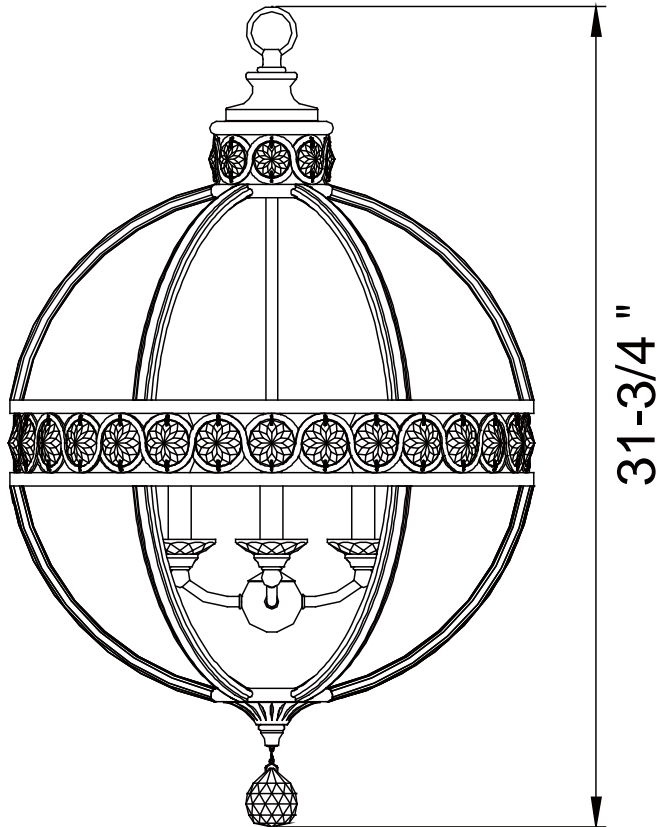

PARK HARBOR™

PHPL5203AS
PHPL5204AS