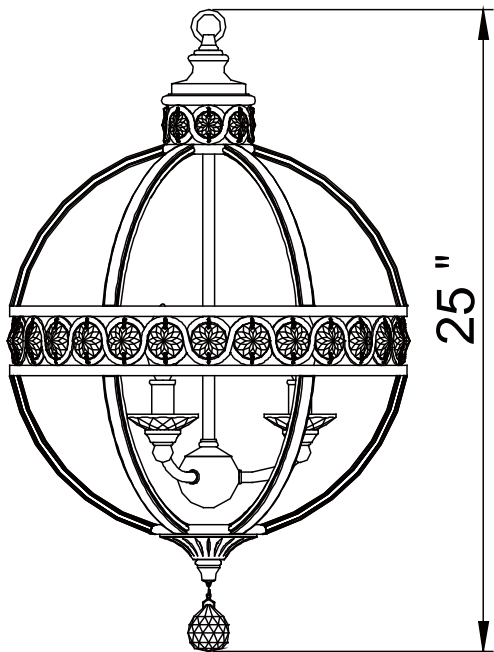

PARK HARBOR™

PHPL5203AS
PHPL5204AS