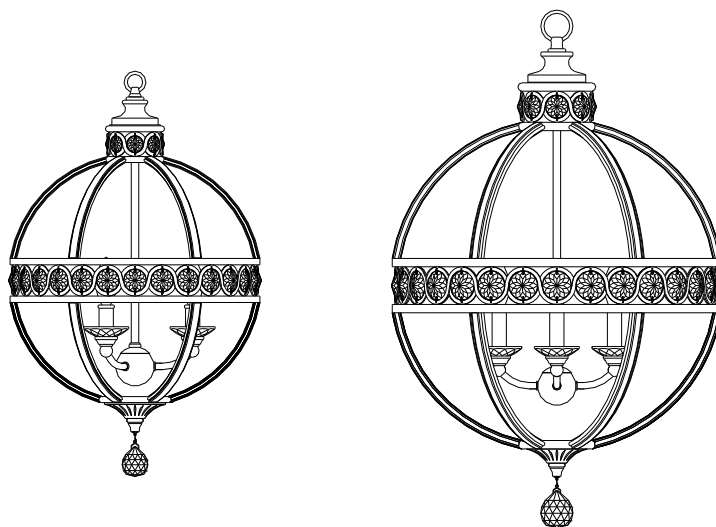

PARK HARBOR™

Pendant

PHPL5203AS

PHPL5204AS

- . 3 or 4-Light Pendant in Antique Silver
- . No special tools needed for assembly
- . Wattage:
 - PHPL5203AS: Uses three 60W Candelabra base lamps max
 - PHPL5204AS: Uses four 60W Candelabra base lamps max