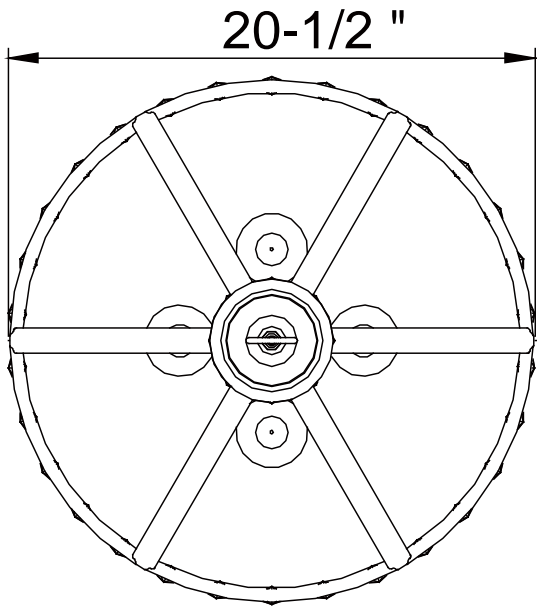

PARK HARBOR™

PHPL5203AS
PHPL5204AS