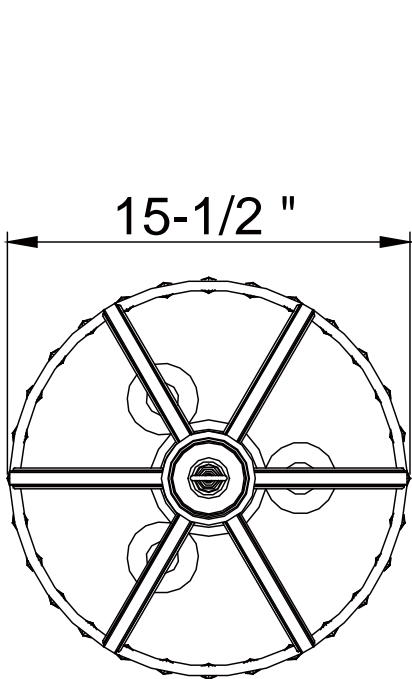

PARK HARBOR™

PHPL5203AS
PHPL5204AS