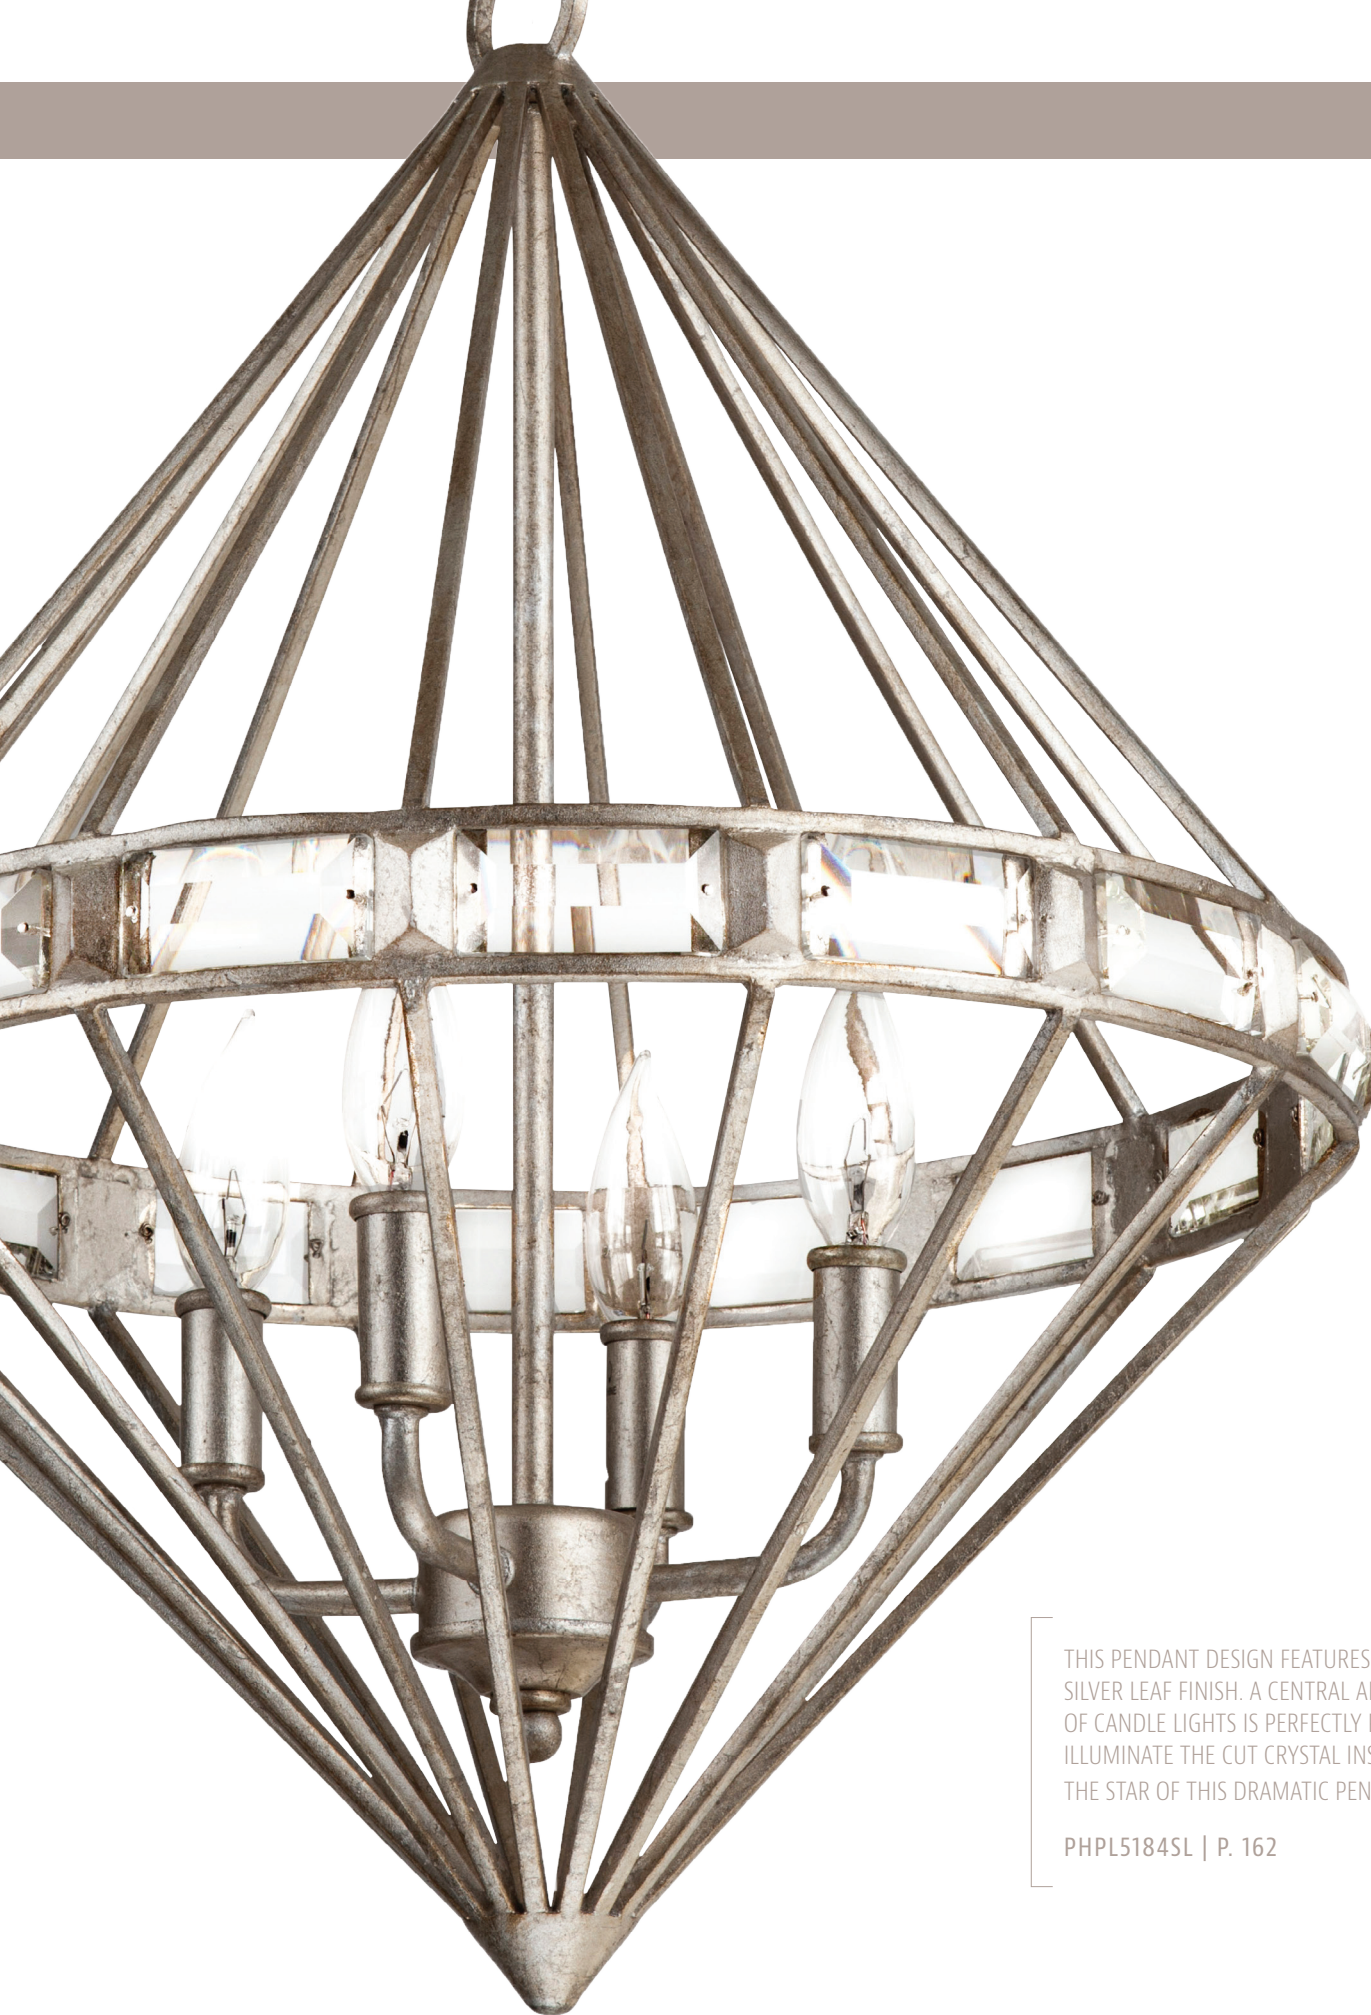

HARBOR HIGHLIGHTS

WITH A SHAPE THAT SUGGESTS THE FACETS OF PRECIOUS GEMSTONES, THIS PENDANT DESIGN AMPLIFIES THE EFFECT OF A SINGLE LIGHT WITH CUT CRYSTAL INSETS. A HAND-APPLIED SILVER LEAF FINISH ENHANCES THE REFINED BEAUTY OF THIS ELEGANT DESIGN.

PHPL5181SL | P. 162

THIS PENDANT DESIGN FEATURES A HAND-APPLIED SILVER LEAF FINISH. A CENTRAL ARRANGEMENT OF CANDLE LIGHTS IS PERFECTLY POSITIONED TO ILLUMINATE THE CUT CRYSTAL INSETS THAT ARE THE STAR OF THIS DRAMATIC PENDANT.

PHPL5184SL | P. 162

PENDANTS

PHPL5184SL

PHPL5181SL

PHPL5214SL

Item	Dimensions	Extension	Back Plate/Canopy	Bulbs	Maximum Hanging Height	Stems Included
PHPL5184SL	22 5/8" H x 17 1/8" W	-	-	(4) 60W Cand.	82 1/2"	-
PHPL5181SL	15" H x 10 5/8" W	-	-	(1) 100W Med.	75"	-
PHPL5214SL	19 1/4" H x 16 1/8" W	-	-	(4) 60W Cand.	79 1/4"	-