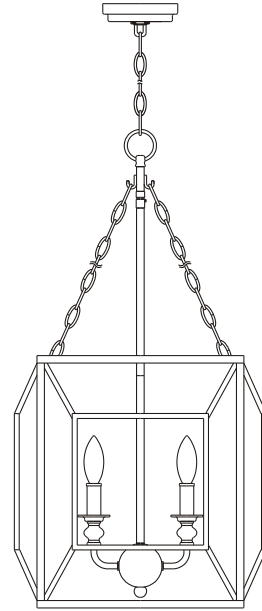

PARK HARBOR™

Pendant

PHPL5044ORB

- 4-Light Pendant in Oil Rubbed Bronze
- No special tools needed for assembly
- Wattage: Uses four 60W candelabra base lamps max

PHPL5044ORB