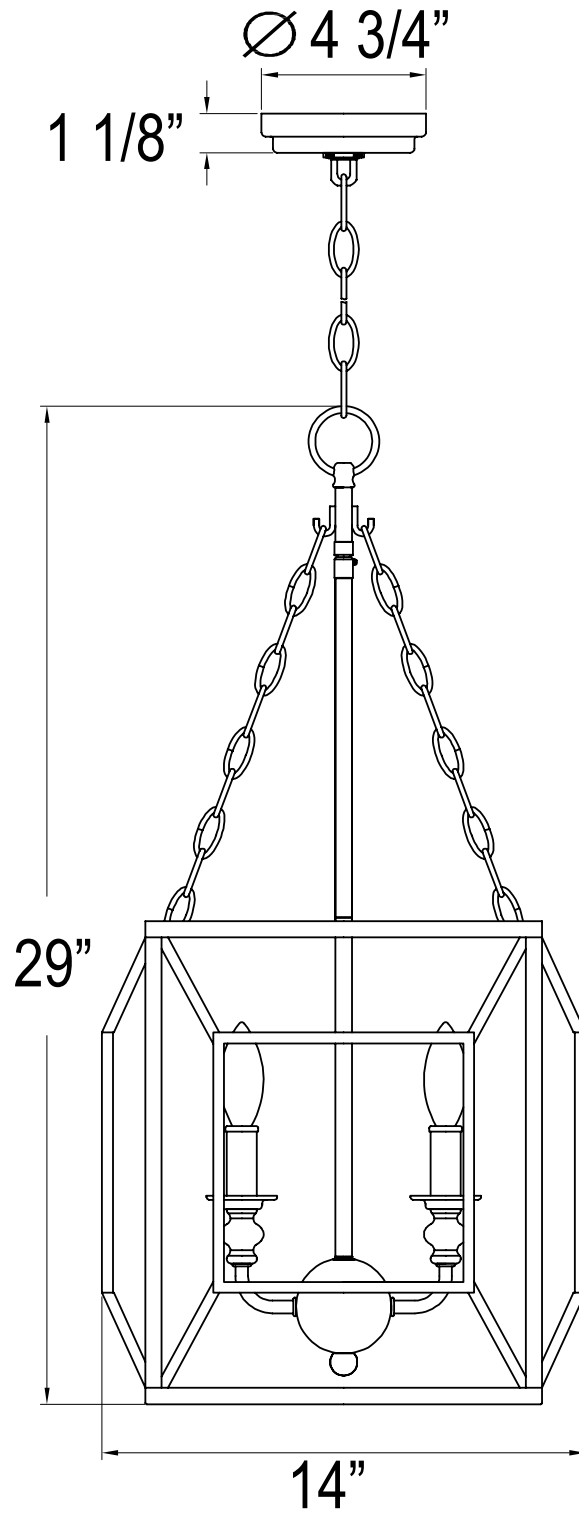

PARK HARBOR™

Pendant

PHPL5044ORB

- 4-Light Pendant in Oil Rubbed Bronze
- No special tools needed for assembly
- Wattage: Uses four 60W candelabra base lamps max

PHPL5044ORB