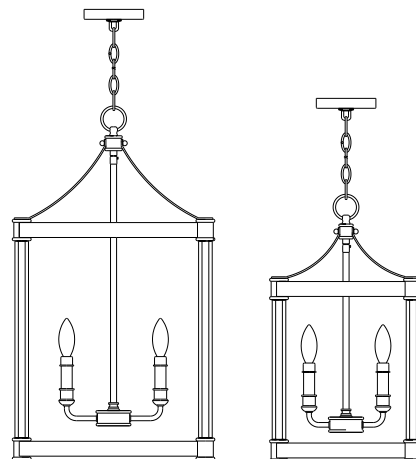

PARK HARBOR™

Pendant

PHPL5023BN/AB

PHPL5024BN/AB

- 3 or 4-Light Pendant in Brushed Nickel or Antique Brass
- No special tools needed for assembly
- Wattage:

PHPL5023BN/AB: Uses three 60W candelabra base lamps max

PHPL5024BN/AB: Uses four 60W candelabra base lamps max

See dimensional drawing on back.

© 2015 Ferguson Enterprises, Inc. 00000 MO/YR

PARKHARBORLIGHTING.COM

PHPL5023BN/AB

PHPL5024BN/AB