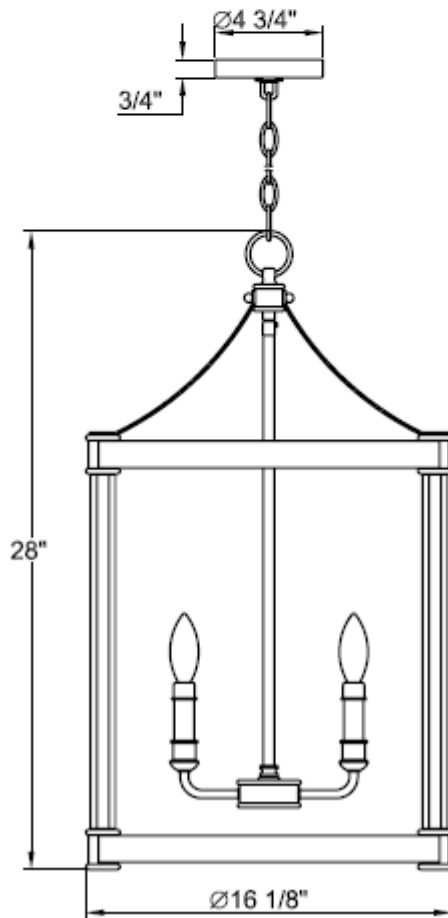

PARK HARBOR™

Pendant

PHPL5023BN/AB

PHPL5024BN/AB

- 3 or 4-Light Pendant in Brushed Nickel or Antique Brass
- No special tools needed for assembly
- Wattage:

PHPL5023BN/AB: Uses three 60W candelabra base lamps max

PHPL5024BN/AB: Uses four 60W candelabra base lamps max

See dimensional drawing on back.

© 2015 Ferguson Enterprises, Inc. 00000 MO/YR

PARKHARBORLIGHTING.COM

PHPL5023BN/AB

PHPL5024BN/AB