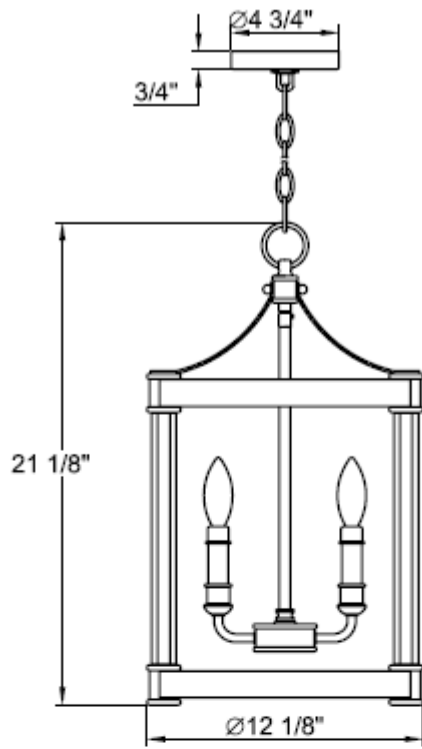

PARK HARBOR™

Pendant

PHPL5023BN/AB

PHPL5024BN/AB

- 3 or 4-Light Pendant in Brushed Nickel or Antique Brass
- No special tools needed for assembly
- Wattage:

PHPL5023BN/AB: Uses three 60W candelabra base lamps max

PHPL5024BN/AB: Uses four 60W candelabra base lamps max

See dimensional drawing on back.

© 2015 Ferguson Enterprises, Inc. 00000 MO/YR

PARKHARBORLIGHTING.COM

PHPL5023BN/AB

PHPL5024BN/AB