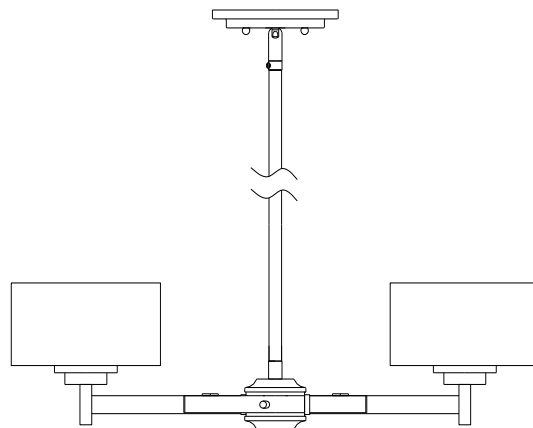

## Highfield Chandelier

PHHL6295BNPC

- 5- Light Chandelier in Brushed Nickel and Chrome
- No special tools needed for assembly
- Wattage: Uses five 60W G9 base lamps max