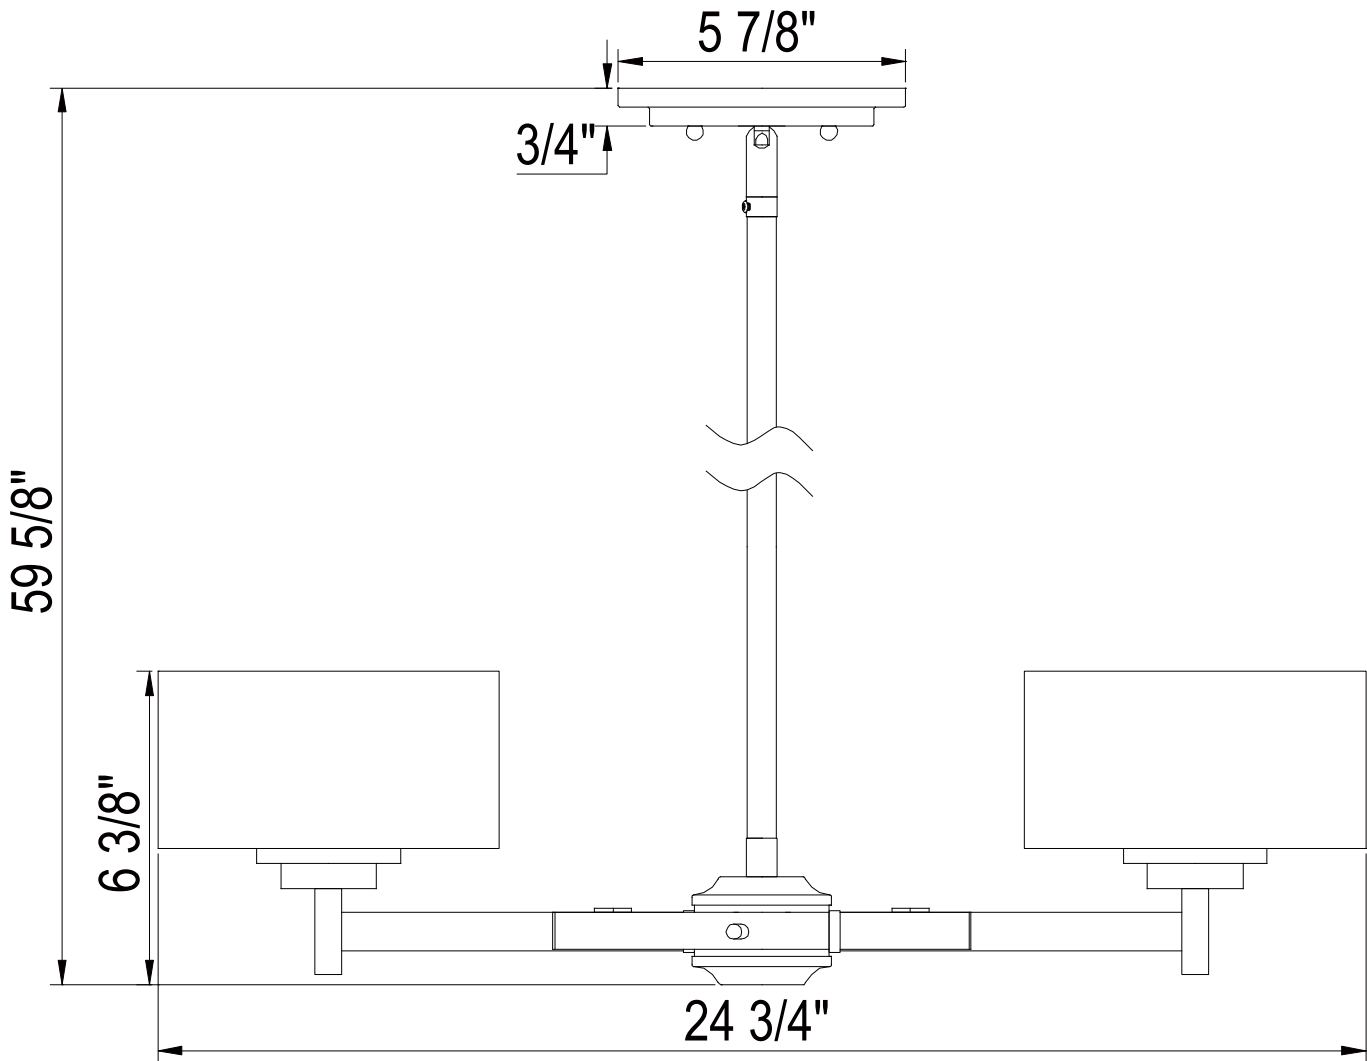

## Highfield Chandelier

PHHL6295BNPC

- 5- Light Chandelier in Brushed Nickel and Chrome
- No special tools needed for assembly
- Wattage: Uses five 60W G9 base lamps max