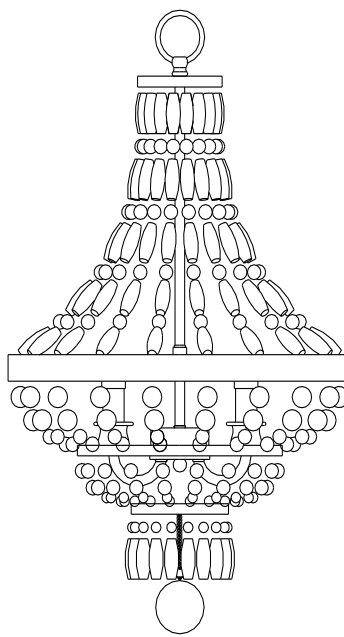

## Casa Maya Chandelier

PHHL6243BG

- 3- Light Chandelier in Bronze Gold
- No special tools needed for assembly
- Wattage: Uses three 60W candelabra base lamps max

PPHL6243BG