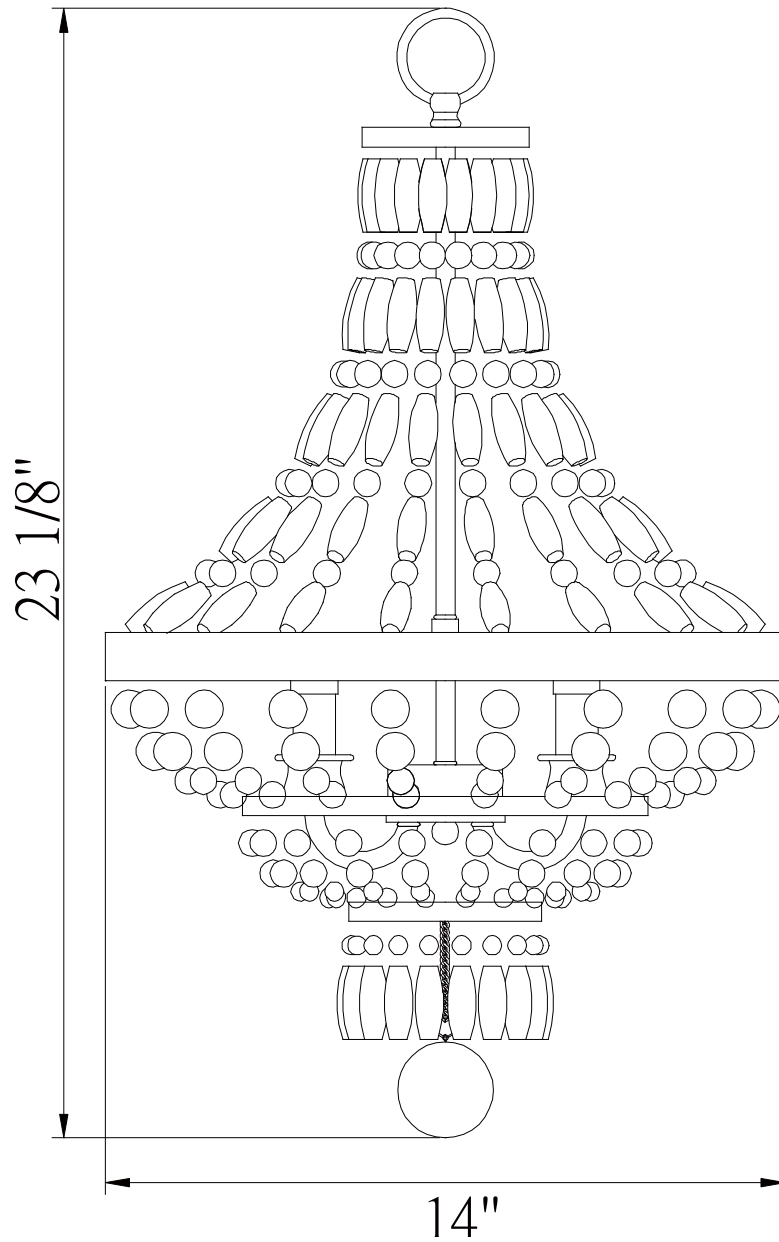

## Casa Maya Chandelier

PHHL6243BG

- 3- Light Chandelier in Bronze Gold
- No special tools needed for assembly
- Wattage: Uses three 60W candelabra base lamps max

PPHL6243BG