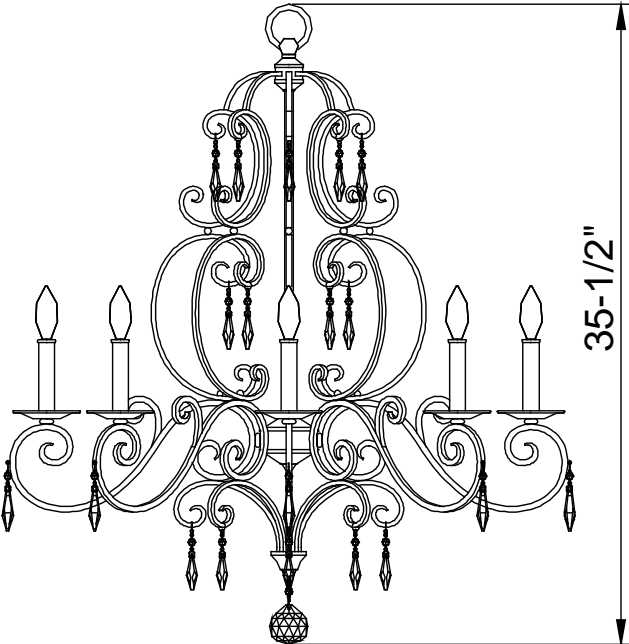

PARK HARBOR™

Jefferson Commons Chandelier

PHHL6206DABR

PHHL6208DABR

- . 6 or 8-Light Chandelier in Dark Bronze
- . No special tools needed for assembly
- . Wattage:

PHHL6206DABR: Uses six 60W Candelabra base lamps max

PHHL6208DABR: Uses eight 60W Candelabra base lamps max

See dimensional drawing on back.

© 2015 Ferguson Enterprises, Inc. 00000 MO/YR

PARKHARBORLIGHTING.COM

PHHL6206DABR
PHHL6208DABR