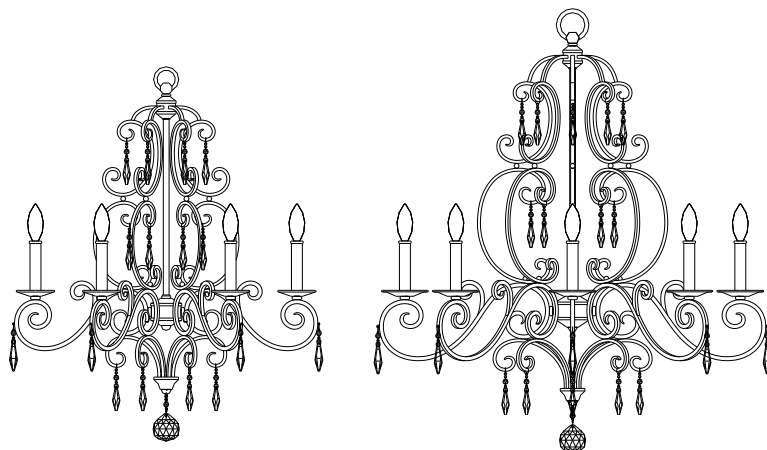

PARK HARBOR™

Jefferson Commons Chandelier

PHHL6206DABR

PHHL6208DABR

- . 6 or 8-Light Chandelier in Dark Bronze
- . No special tools needed for assembly
- . Wattage:

PHHL6206DABR: Uses six 60W Candelabra base lamps max

PHHL6208DABR: Uses eight 60W Candelabra base lamps max

See dimensional drawing on back.

© 2015 Ferguson Enterprises, Inc. 00000 MO/YR

PARKHARBORLIGHTING.COM

PHHL6206DABR
PHHL6208DABR