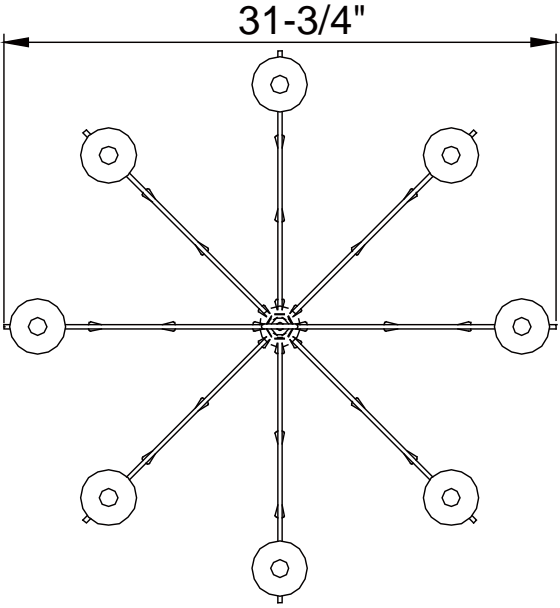

PARK HARBOR™

Jefferson Commons Chandelier

PHHL6206DABR

PHHL6208DABR

- . 6 or 8-Light Chandelier in Dark Bronze
- . No special tools needed for assembly
- . Wattage:

PHHL6206DABR: Uses six 60W Candelabra base lamps max

PHHL6208DABR: Uses eight 60W Candelabra base lamps max

See dimensional drawing on back.

© 2015 Ferguson Enterprises, Inc. 00000 MO/YR

PARKHARBORLIGHTING.COM

PHHL6206DABR
PHHL6208DABR