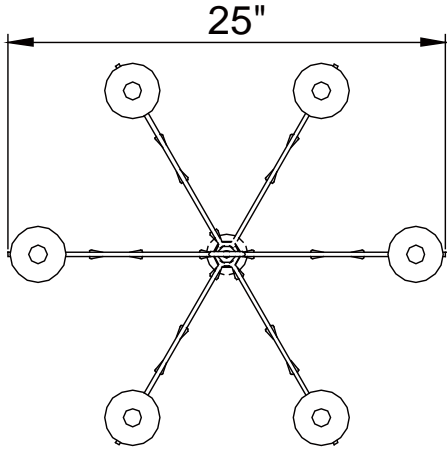

PARK HARBOR™

Jefferson Commons Chandelier

PHHL6206DABR

PHHL6208DABR

- . 6 or 8-Light Chandelier in Dark Bronze
- . No special tools needed for assembly
- . Wattage:

PHHL6206DABR: Uses six 60W Candelabra base lamps max

PHHL6208DABR: Uses eight 60W Candelabra base lamps max

See dimensional drawing on back.

© 2015 Ferguson Enterprises, Inc. 00000 MO/YR

PARKHARBORLIGHTING.COM

PHHL6206DABR
PHHL6208DABR