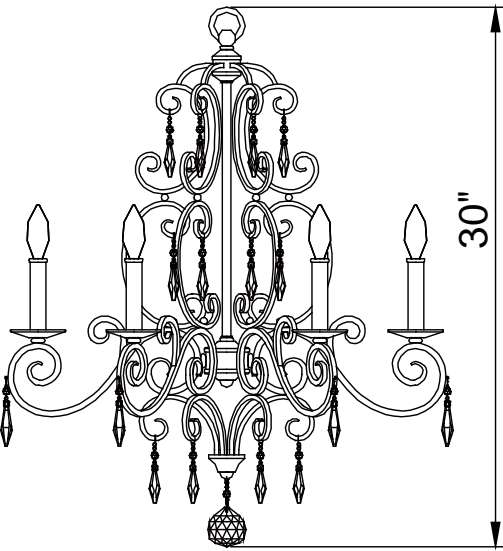

PARK HARBOR™

Jefferson Commons Chandelier

PHHL6206DABR

PHHL6208DABR

- . 6 or 8-Light Chandelier in Dark Bronze
- . No special tools needed for assembly
- . Wattage:

PHHL6206DABR: Uses six 60W Candelabra base lamps max

PHHL6208DABR: Uses eight 60W Candelabra base lamps max

See dimensional drawing on back.

© 2015 Ferguson Enterprises, Inc. 00000 MO/YR

PARKHARBORLIGHTING.COM

PHHL6206DABR
PHHL6208DABR