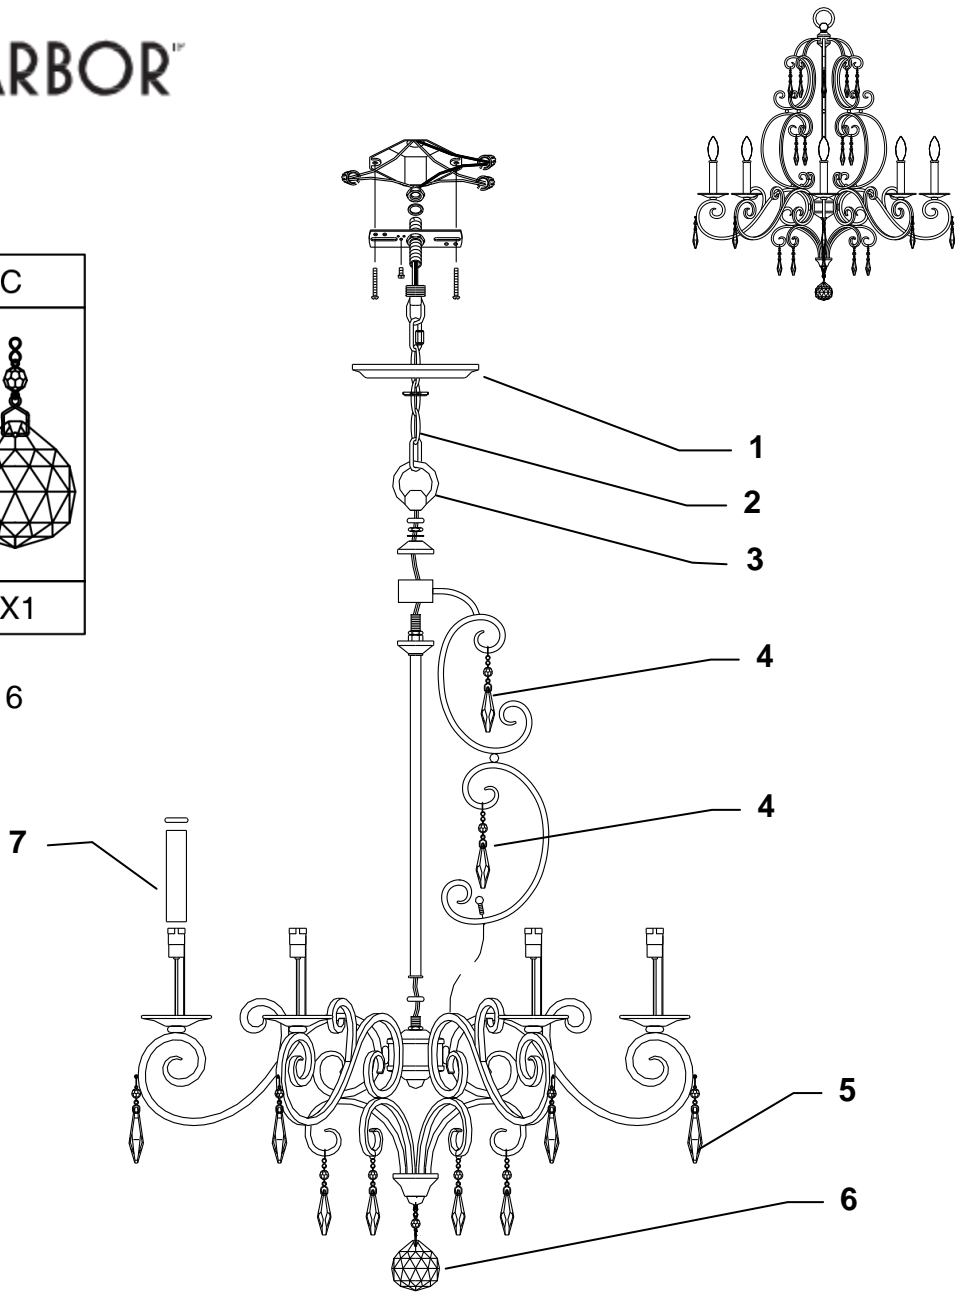

PARK HARBOR™

PHHL6208DABR

A	B	C
		
X24	X8	X1

4 5 6

No.	Part Name	Spanish	French	Part No.
1	Canopy (1pc)	Marquesina (1pc)	Monture (1pc)	PHSPVCAN3DABRWTY
2	Chain (1pc-5 feet)	Cadena (1pc-5 feet)	Chaîne (1pc-5 feet)	PHSPVCHN2DABRWTY
3	Loop (1pc)	Lazo (1pc)	Boucle (1pc)	PHSP620RINGDABWTY
4	Crystal A (24pcs)	Cristal A (24pcs)	Cristal A (24pcs)	PHSPVCS1DABRWTY(1pc)
5	Crystal B (8pcs)	Cristal B (8pcs)	Cristal B (8pcs)	PHSPVCS2DABRWTY(1pc)
6	Crystal C (1pc)	Cristal C (1pc)	Cristal C (1pc)	PHSPHL620DBDABRWTY
7	Candle Tubes and Followers (8sets)	Tubos y casquillos para velas (8sets)	Tubes de bougie et abat-jours (8sets)	PHSPVCCF3DABRWTY(1pc)

Jefferson Commons Parts Breakdown