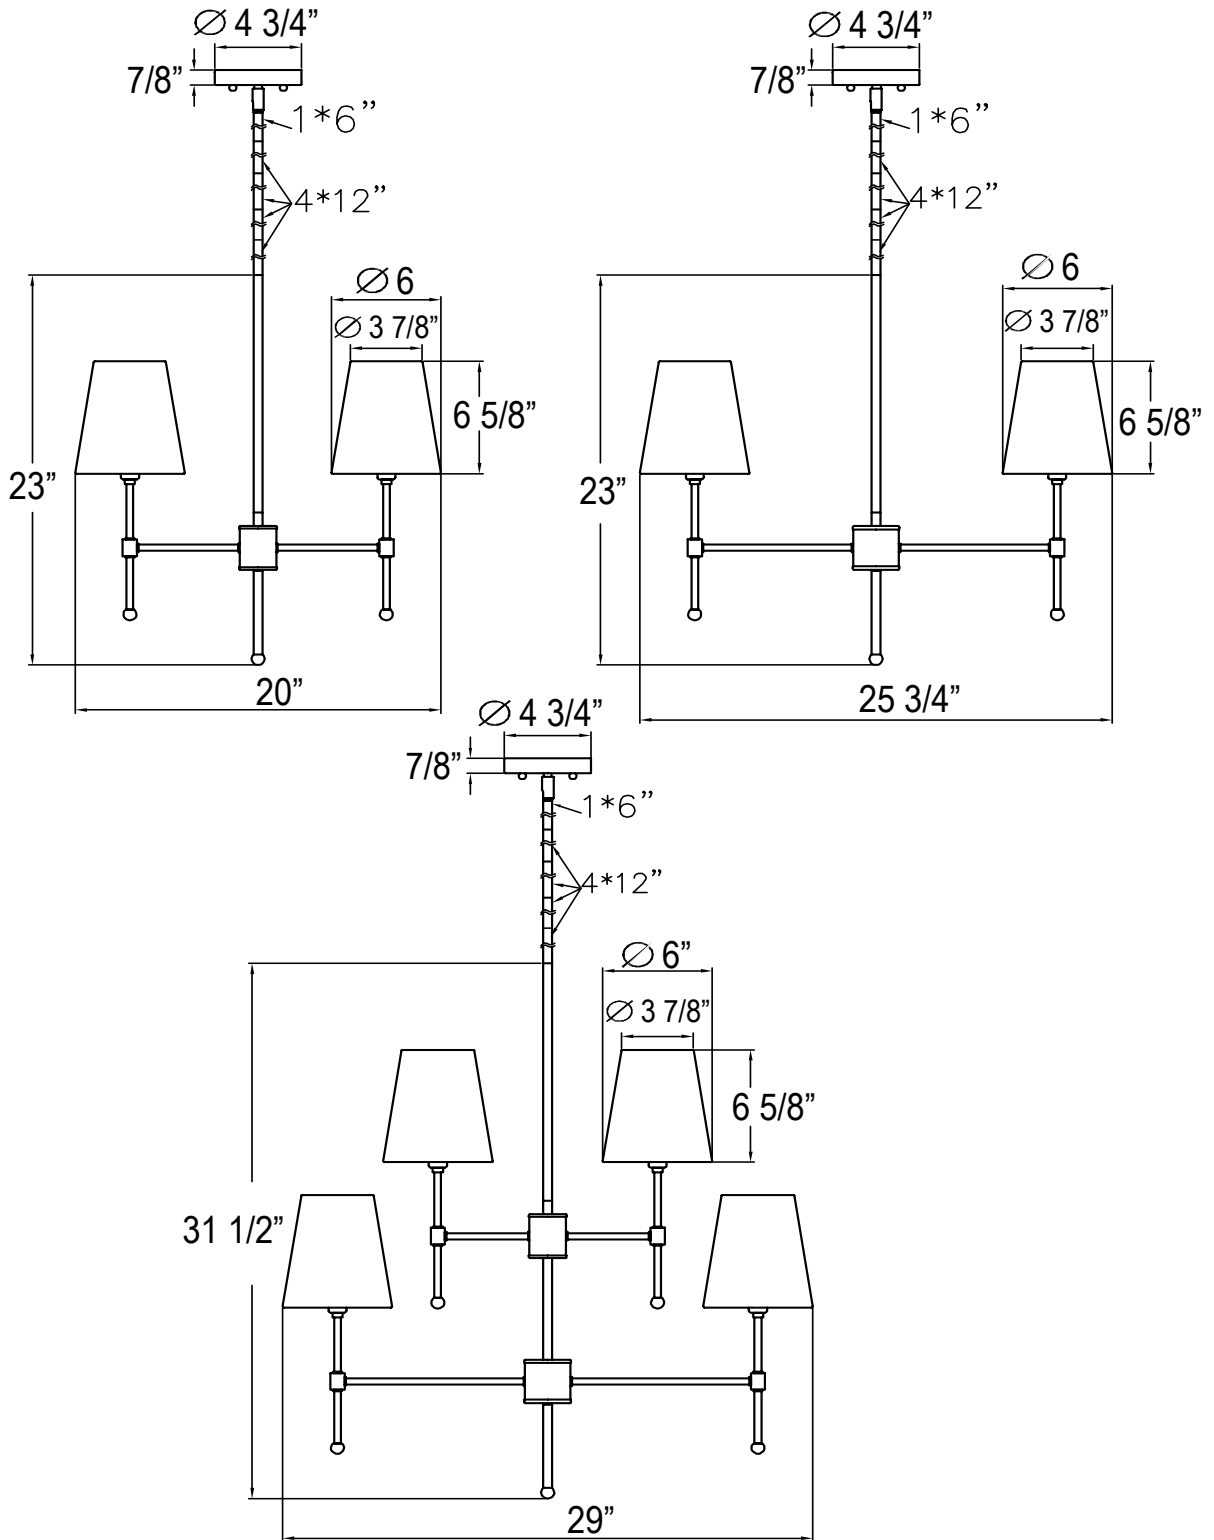

## Beatty Chandelier

PHHL6084BKAB/PN

PHHL6086BKAB/PN

PHHL6089BKAB/PN

- 4, 6 or 9-Light Chandelier in Two tones (Black + Antique Brass) or Polished Nickel
- No special tools needed for assembly
- Wattage:

PHHL6084BKAB/PN: Uses four 60W candelabra base lamps max

PHHL6086BKAB/PN: Uses six 60W candelabra base lamps max

PHHL6089BKAB/PN: Uses nine 60W candelabra base lamps max

See dimensional drawing on back.

© 2015 Ferguson Enterprises, Inc. 00000 MO/YR

PARKHARBORLIGHTING.COM