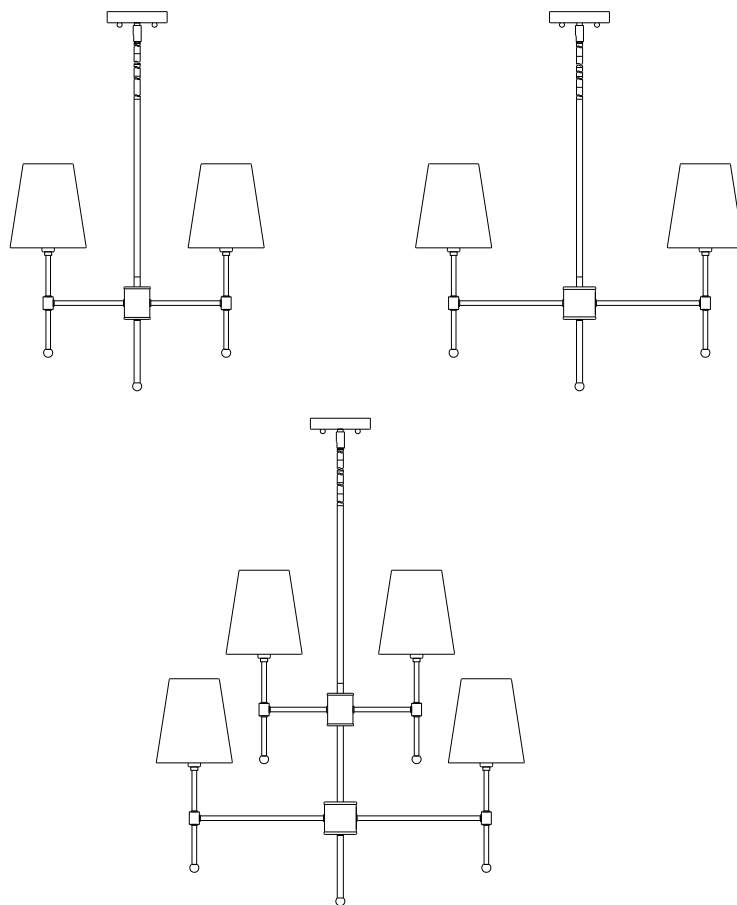

## Beatty Chandelier

PHHL6084BKAB/PN

PHHL6086BKAB/PN

PHHL6089BKAB/PN

- 4, 6 or 9-Light Chandelier in Two tones (Black + Antique Brass) or Polished Nickel
- No special tools needed for assembly
- Wattage:

PHHL6084BKAB/PN: Uses four 60W candelabra base lamps max

PHHL6086BKAB/PN: Uses six 60W candelabra base lamps max

PHHL6089BKAB/PN: Uses nine 60W candelabra base lamps max

See dimensional drawing on back.

© 2015 Ferguson Enterprises, Inc. 00000 MO/YR

PARKHARBORLIGHTING.COM