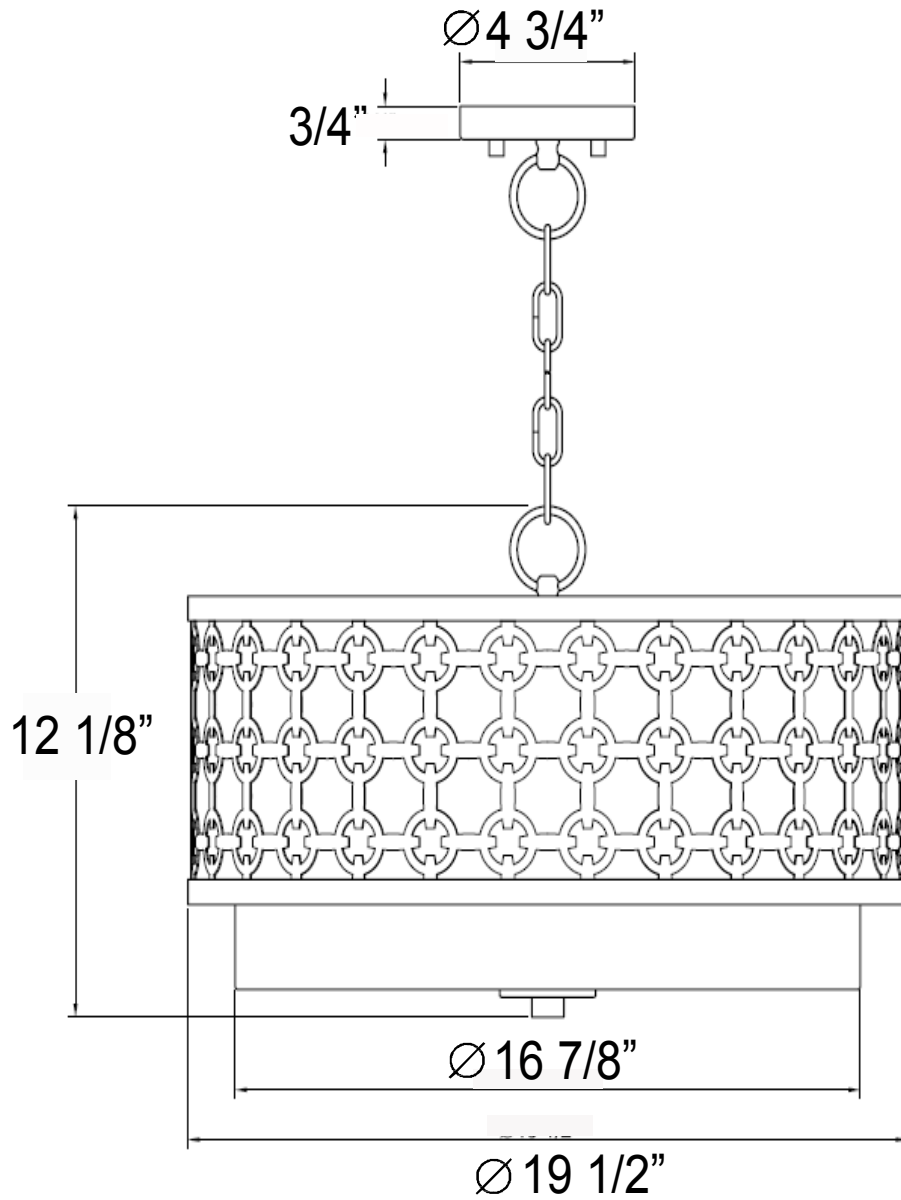

PARK HARBOR™

Chandelier

PHHL6033ORB

- 3-Light Chandelier in Oil Rubbed Bronze
- No special tools needed for assembly
- Wattage: Uses three 100W medium base lamps max

PHHL6033ORB