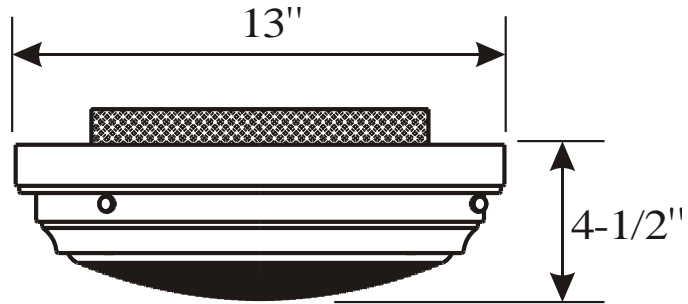

PARK HARBOR™

Flush Mount

PHFL4012AB/PN
PHFL4013AB/PN

- 2 or 3-Light Flush Mount in Antique Brass or Polished Nickel
- No special tools needed for assembly
- Wattage:
 - PHFL4012AB/PN: Uses two 60W medium base lamps max
 - PHFL4013AB/PN: Uses three 60W medium base lamps max