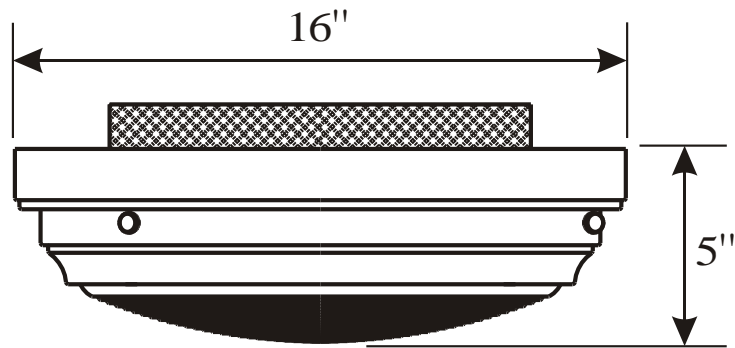

PARK HARBOR™

Flush Mount

PHFL4012AB/PN
PHFL4013AB/PN

- 2 or 3-Light Flush Mount in Antique Brass or Polished Nickel
- No special tools needed for assembly
- Wattage:
 - PHFL4012AB/PN: Uses two 60W medium base lamps max
 - PHFL4013AB/PN: Uses three 60W medium base lamps max