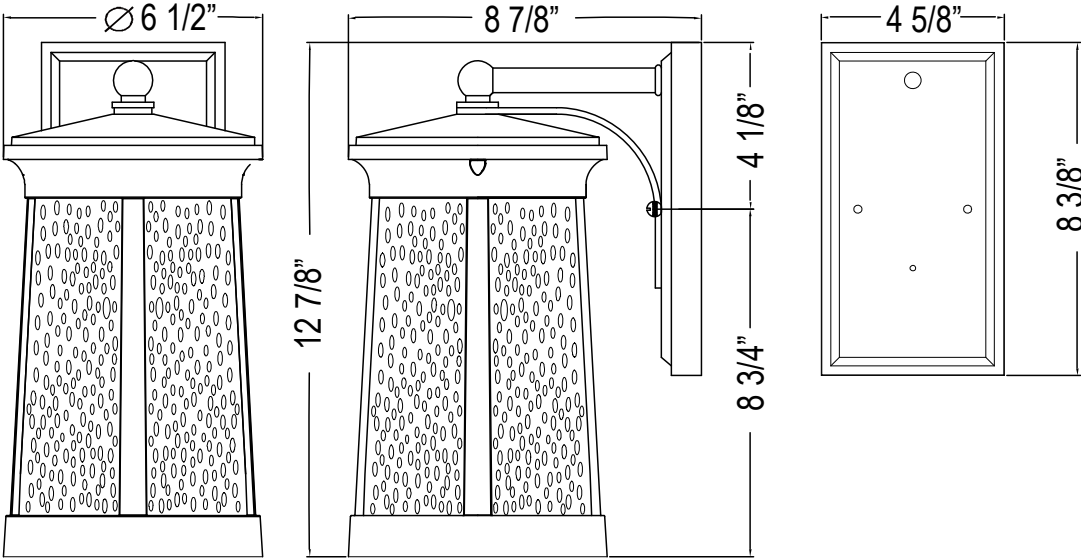

PHEL3100BLK/CHBR/BLKLED/CHBRLED

PHEL3101BLK/CHBR/BLKLED/CHBRLED