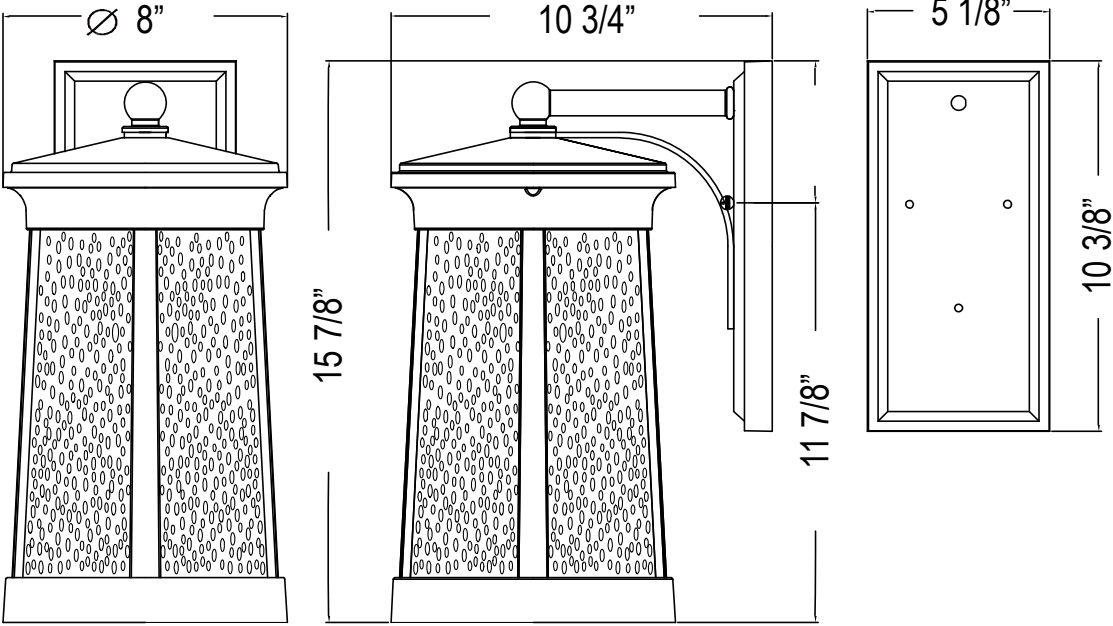

PARK HARBOR™