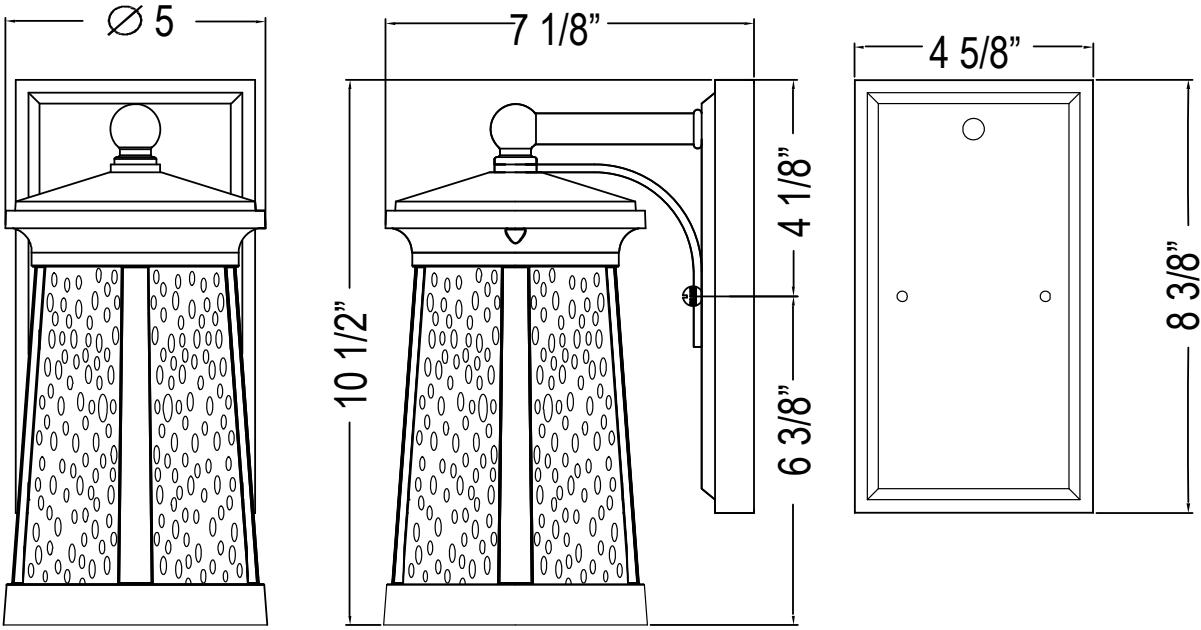

PHEL3100BLK/CHBR/BLKLED/CHBRLED

PHEL3101BLK/CHBR/BLKLED/CHBRLED