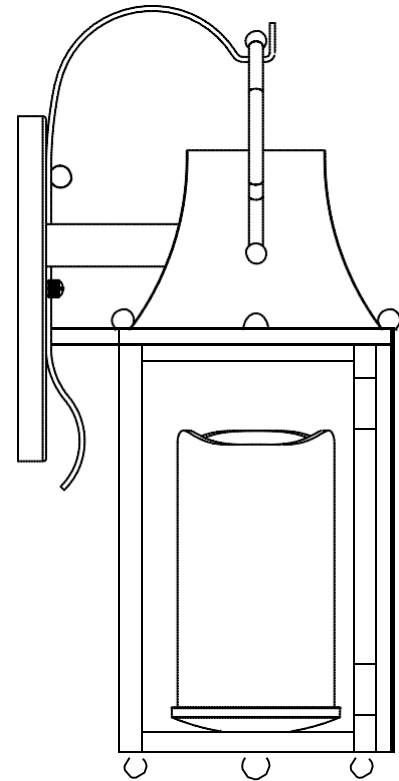

## Whitby Exterior Lantern

PHEL3000BR

PHEL3001BR

PHEL3002BR

PHEL3003BR

- Exterior Lanterns in Bronze
- No special tools needed for assembly
- Wattage:
  - PHEL3000: Uses one 100W medium base lamp max
  - PHEL3001: Uses one 100W medium base lamp max
  - PHEL3002: Uses one 100W medium base lamp max
  - PHEL3003: Uses one 100W medium base lamp max