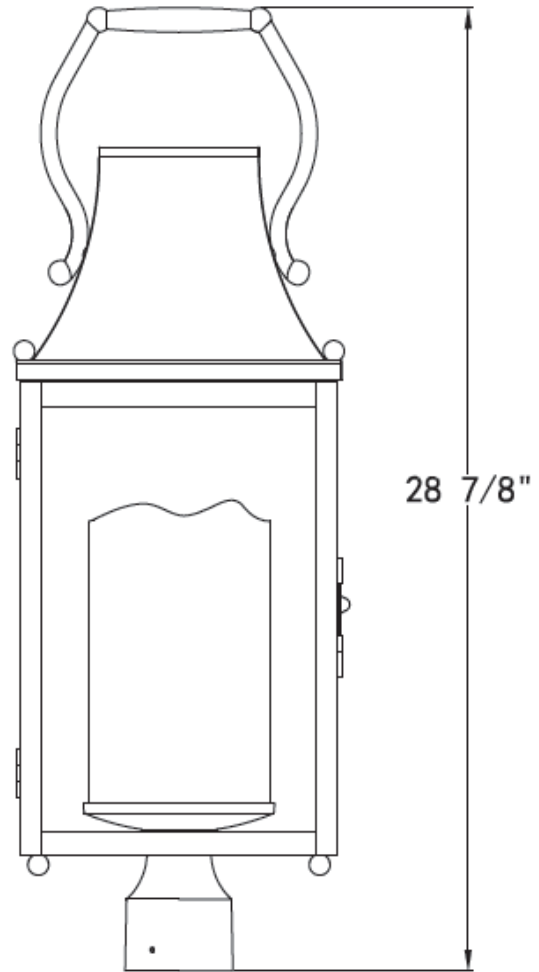

PARK HARBOR™

PHEL3003BR