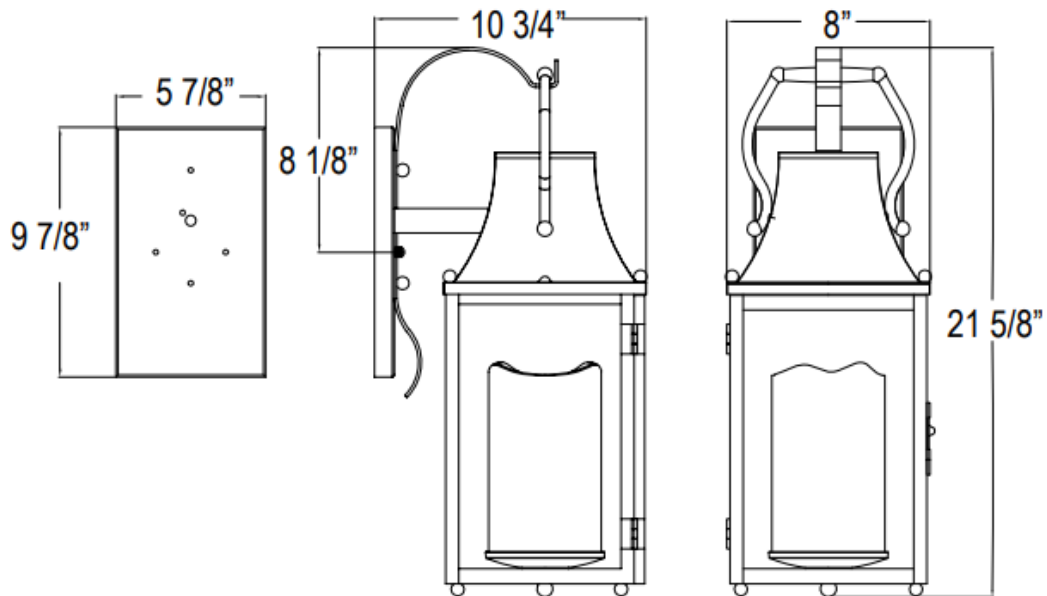

PHEL3000BR