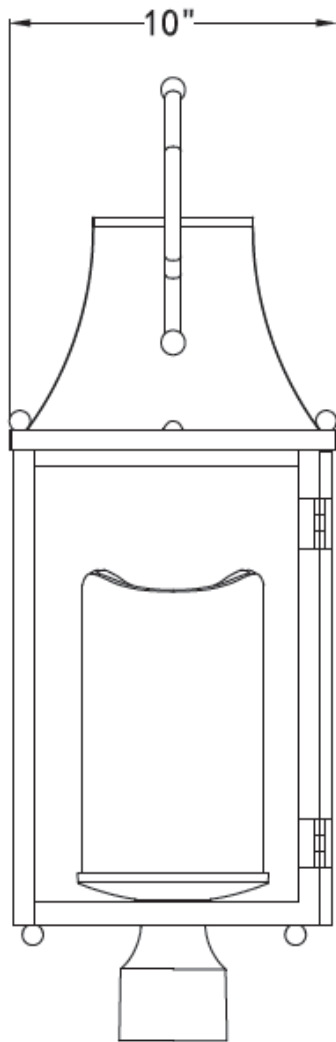

PARK HARBOR™

PHEL3003BR