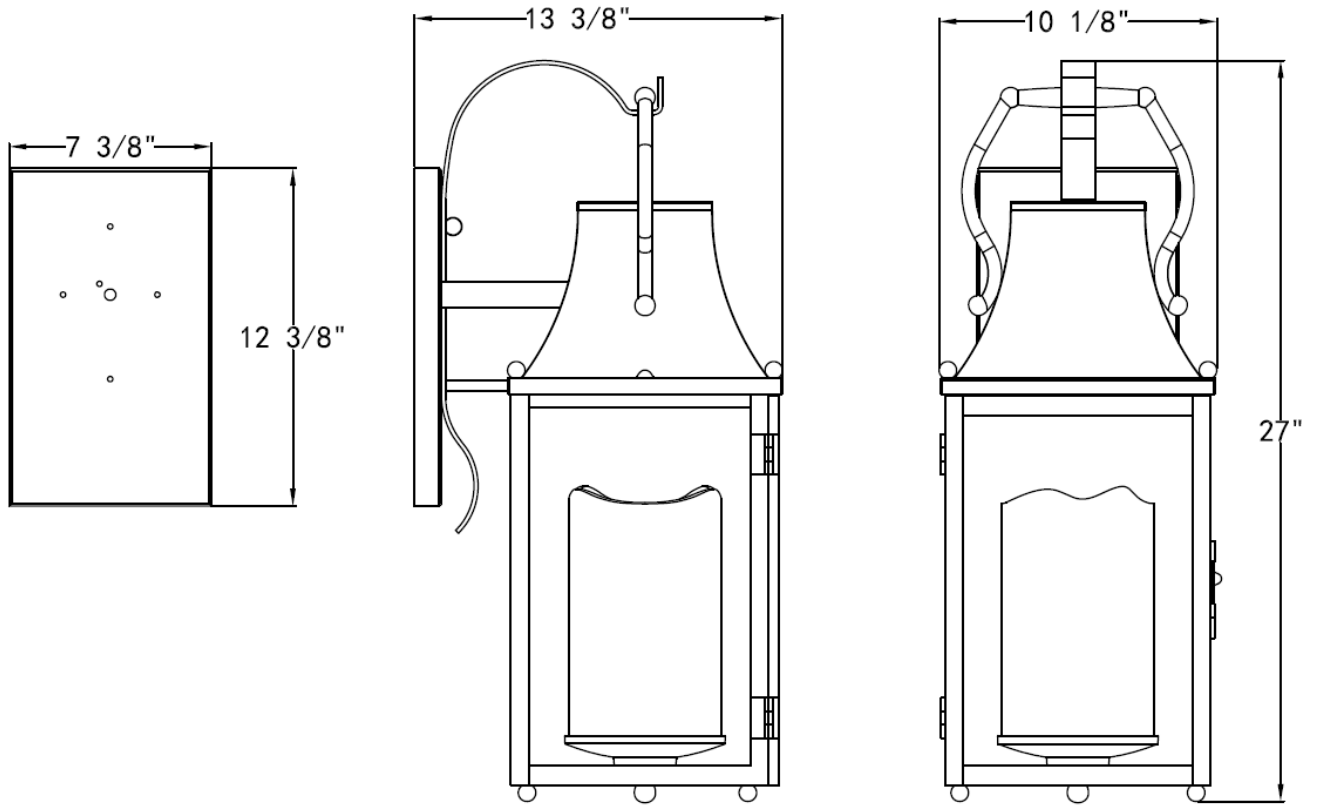

PARK HARBOR™

PHEL3002BR