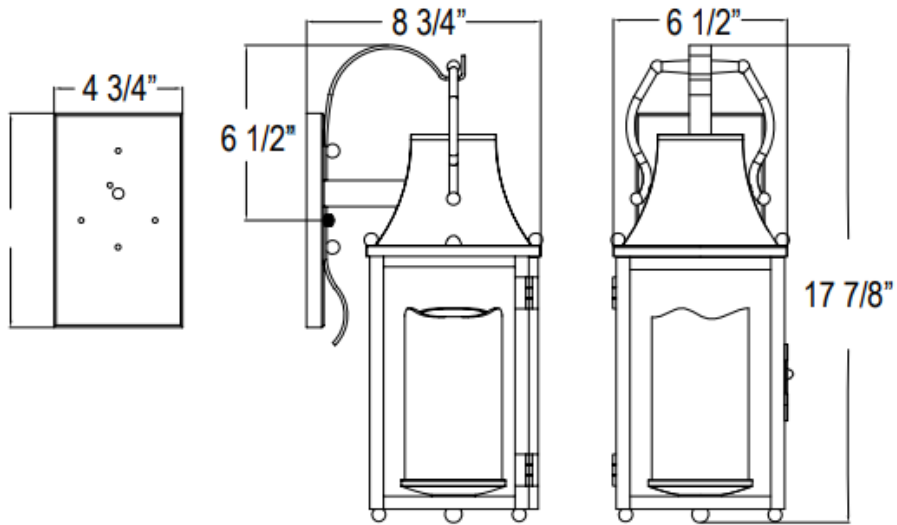

PARK HARBOR™