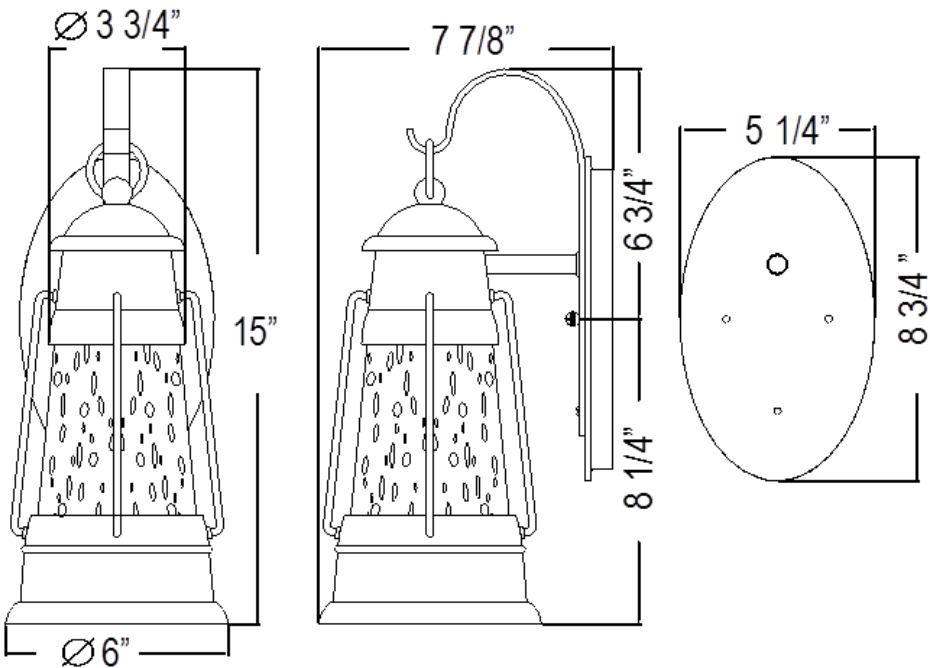

PHEL2600CMNT/CMNTLED