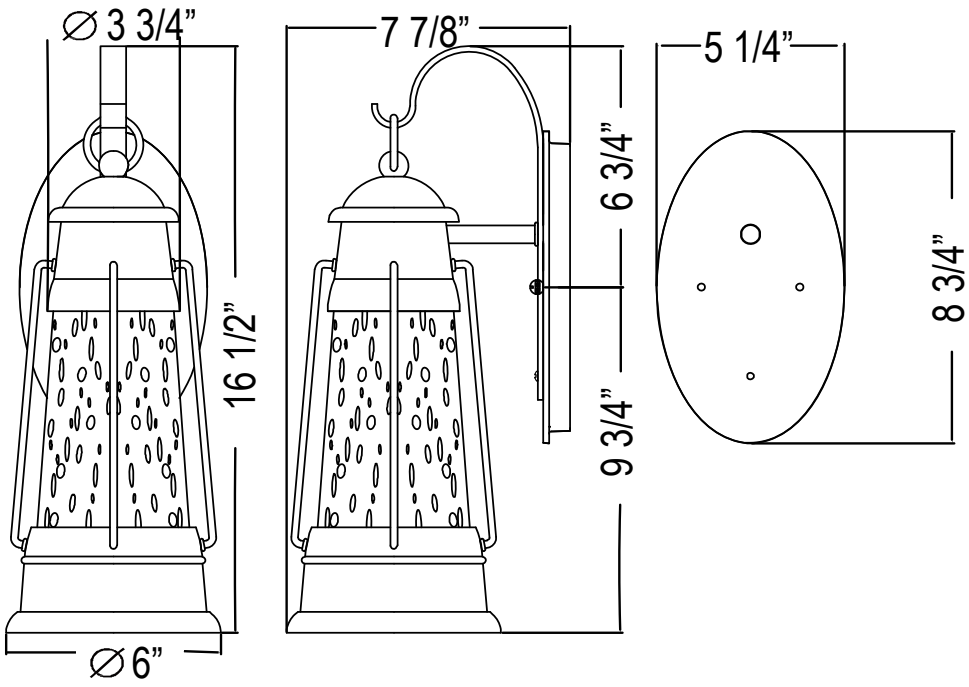

PHEL2601CMNT/CMNTLED