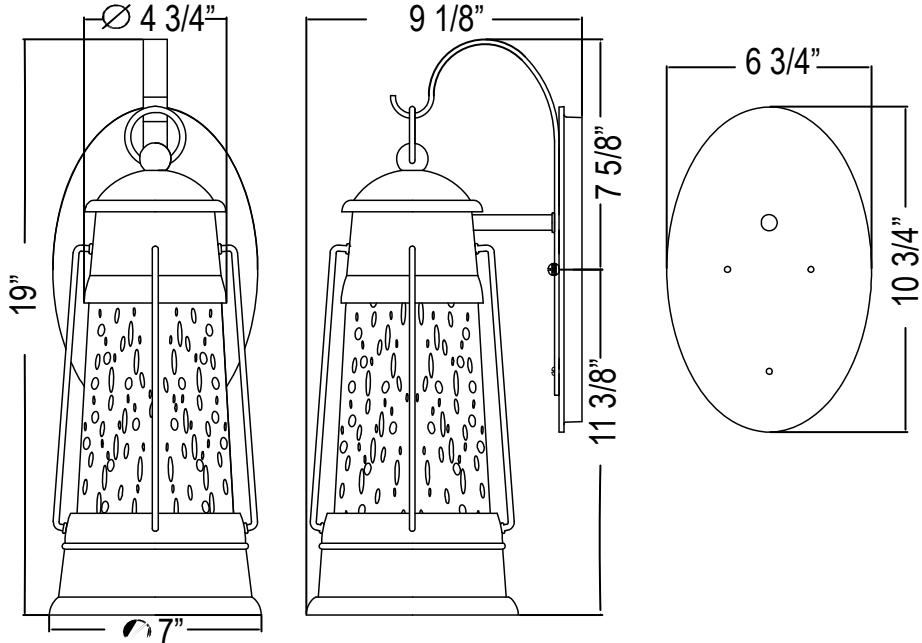

PHEL2600CMNT/PHEL2601CMNT: Uses one 60W medium base lamp max

PHEL2600CMNTLED/PHEL2601CMNTLED: Uses Integrated 6W LED

PHEL2602CMNT/ PHEL2603CMNT: Uses one 100W medium base lamp max:

PHEL2602CMNTLED/PHEL2603CMNTLED: Uses Integrated 9W LED

See dimensional drawing on back.

© 2016 Ferguson Enterprises, Inc. 11/16

PARKHARBORLIGHTING.COM

PHEL2600CMNT/CMNTLED

PHEL2601CMNT/CMNTLED

PHEL2602CMNT/CMNTLED

PHEL2603CMNT/CMNTLED