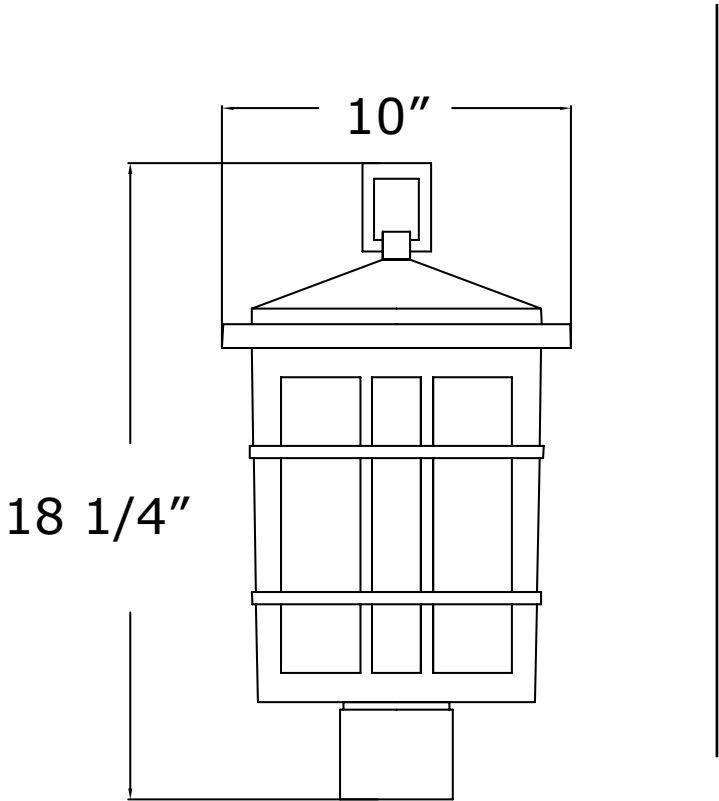

PHEL1603ORB