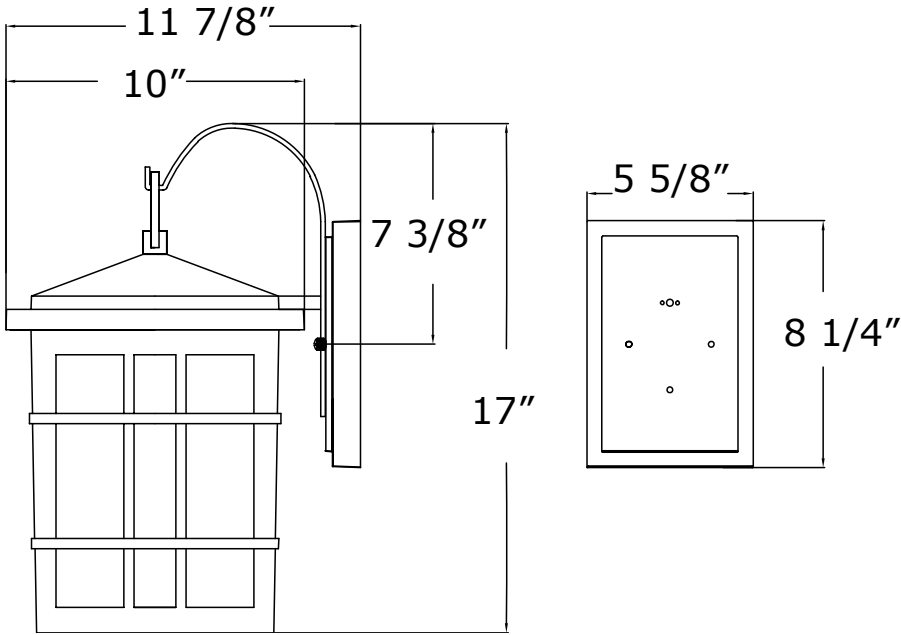

PHEL1601ORB

PHEL1602ORB