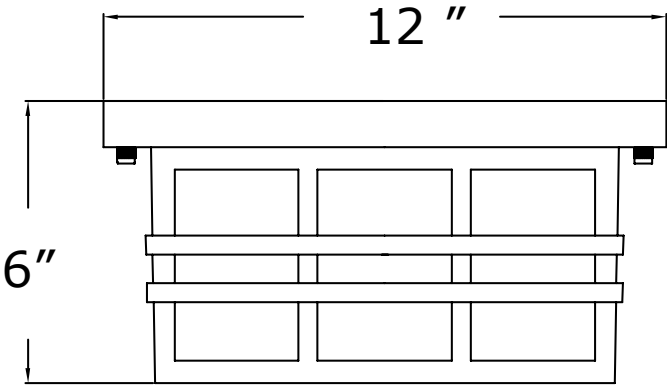

PHEL1604ORB