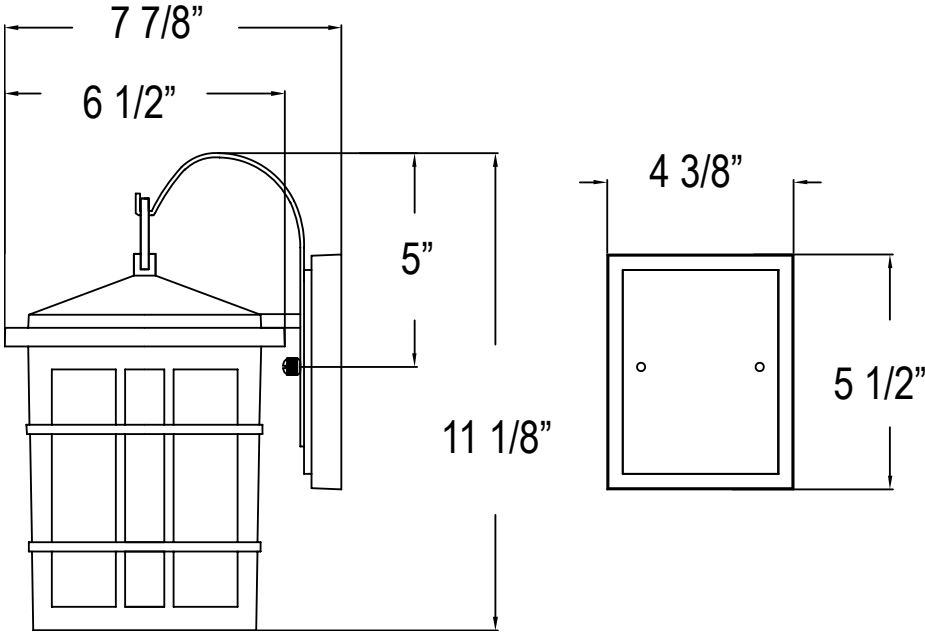

PHEL1600ORB