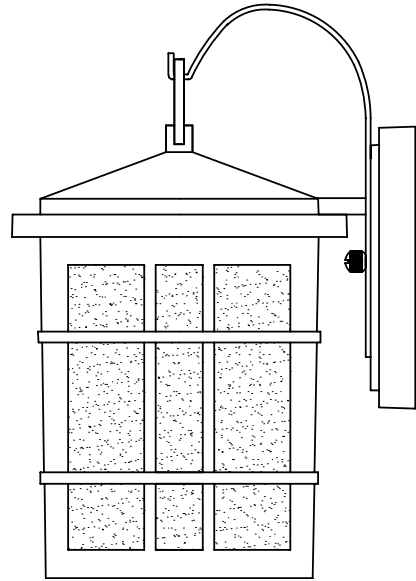

. Exterior Lanterns in Oil Rubbed Bronze

. No special tools needed for assembly

. Wattage:

PHEL1600ORB: Uses one 60W medium base lamp max

PHEL1601ORB: Uses one 100W medium base lamp max

PHEL1602ORB: Uses one 100W medium base lamp max