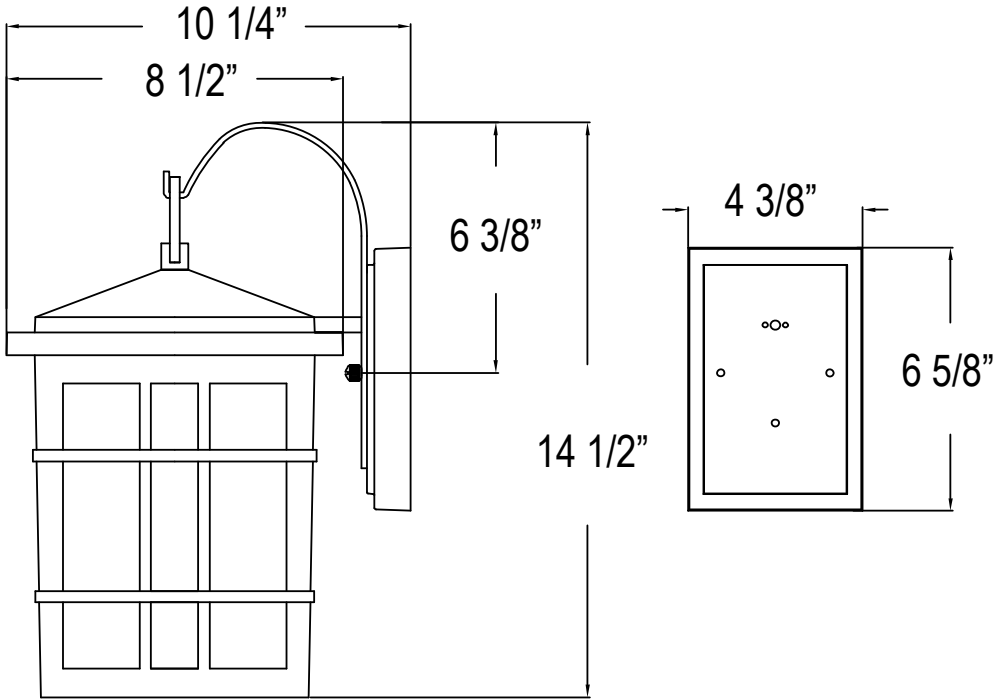

PHEL1603ORB: Uses one 100W medium base lamp max

PHEL1604ORB: Uses two 60W medium base lamp max

See dimensional drawing on back.

© 2015 Ferguson Enterprises, Inc. 00000 MO/YR

PARKHARBORLIGHTING.COM

PHEL1600ORB