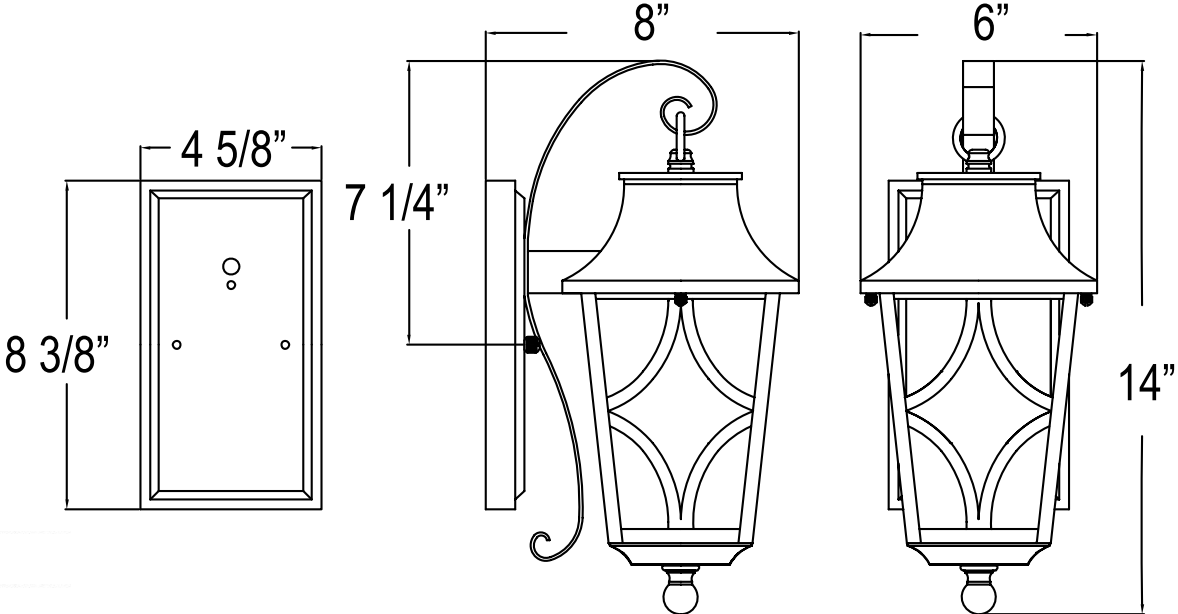

PARK HARBOR™