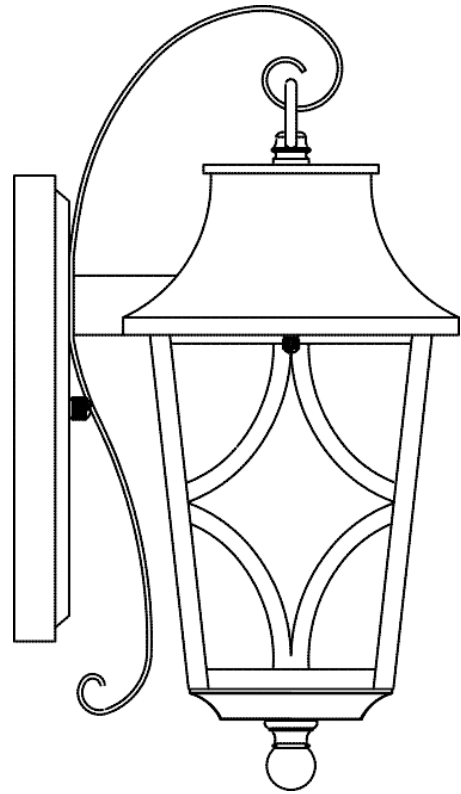

PARK HARBOR™

Altimeter

Exterior Lanterns

PHEL1400BLK
PHEL1401BLK
PHEL1402BLK
PHEL1403BLK
PHEL1404BLK

- Exterior Lanterns in Black
- No special tools needed for assembly
- Wattage:

PHEL1400BLK: Uses one 60W candelabra base lamp max

PHEL1401BLK: Uses two 60W candelabra base lamps max

PHEL1402BLK: Uses three 60W candelabra base lamps max

PHEL1403BLK: Uses three 60W candelabra base lamps max

PHEL1404BLK: Uses four 60W candelabra base lamp max