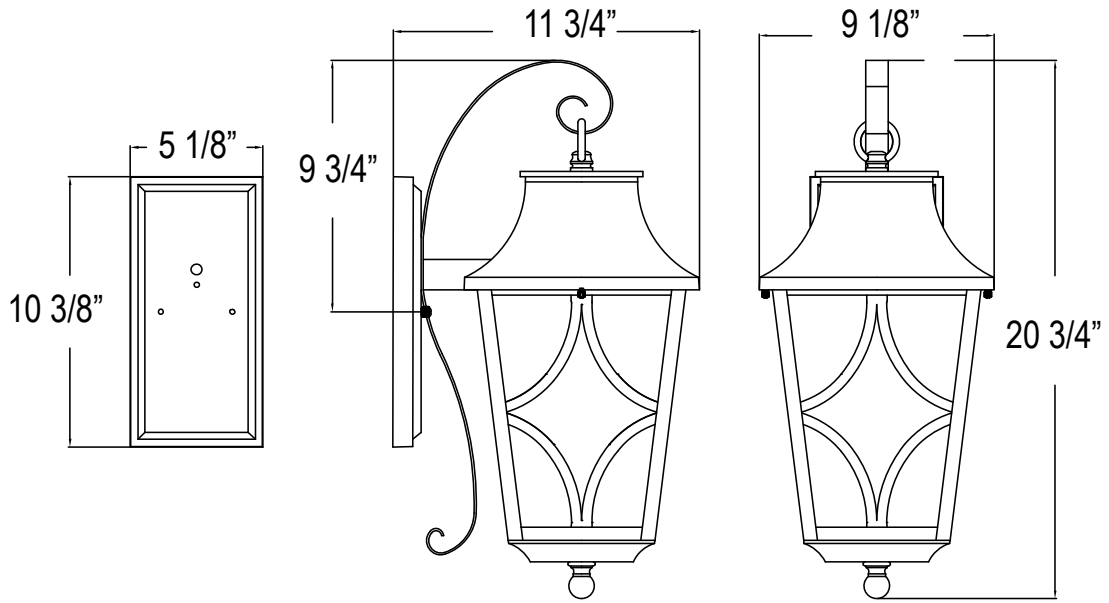

PARK HARBOR™

Altimeter

Exterior Lanterns

PHEL1400BLK
PHEL1401BLK
PHEL1402BLK
PHEL1403BLK
PHEL1404BLK

- Exterior Lanterns in Black
- No special tools needed for assembly
- Wattage:

PHEL1400BLK: Uses one 60W candelabra base lamp max

PHEL1401BLK: Uses two 60W candelabra base lamps max

PHEL1402BLK: Uses three 60W candelabra base lamps max

PHEL1403BLK: Uses three 60W candelabra base lamps max

PHEL1404BLK: Uses four 60W candelabra base lamp max

See dimensional drawing on back.

© 2017 Ferguson Enterprises, Inc. 00000 11/2017

PARKHARBORLIGHTING.COM

PARK HARBOR™

PHEL1400BLK

PHEL1401BLK

PHEL1402BLK

PHEL1403BLK