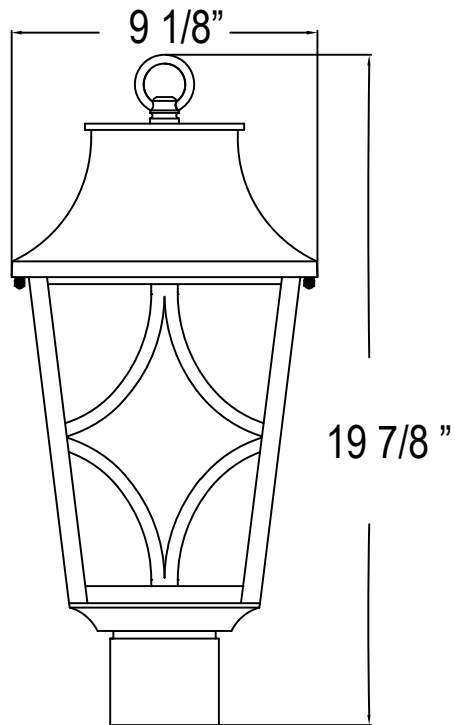

PARK HARBOR™

Altimeter

Exterior Lanterns

PHEL1400BLK
PHEL1401BLK
PHEL1402BLK
PHEL1403BLK
PHEL1404BLK

- Exterior Lanterns in Black
- No special tools needed for assembly
- Wattage:

PHEL1400BLK: Uses one 60W candelabra base lamp max

PHEL1401BLK: Uses two 60W candelabra base lamps max

PHEL1402BLK: Uses three 60W candelabra base lamps max

PHEL1403BLK: Uses three 60W candelabra base lamps max

PHEL1404BLK: Uses four 60W candelabra base lamp max

See dimensional drawing on back.

© 2017 Ferguson Enterprises, Inc. 00000 11/2017

PARKHARBORLIGHTING.COM

PARK HARBOR™

PHEL1400BLK

PHEL1401BLK

PHEL1402BLK

PHEL1403BLK