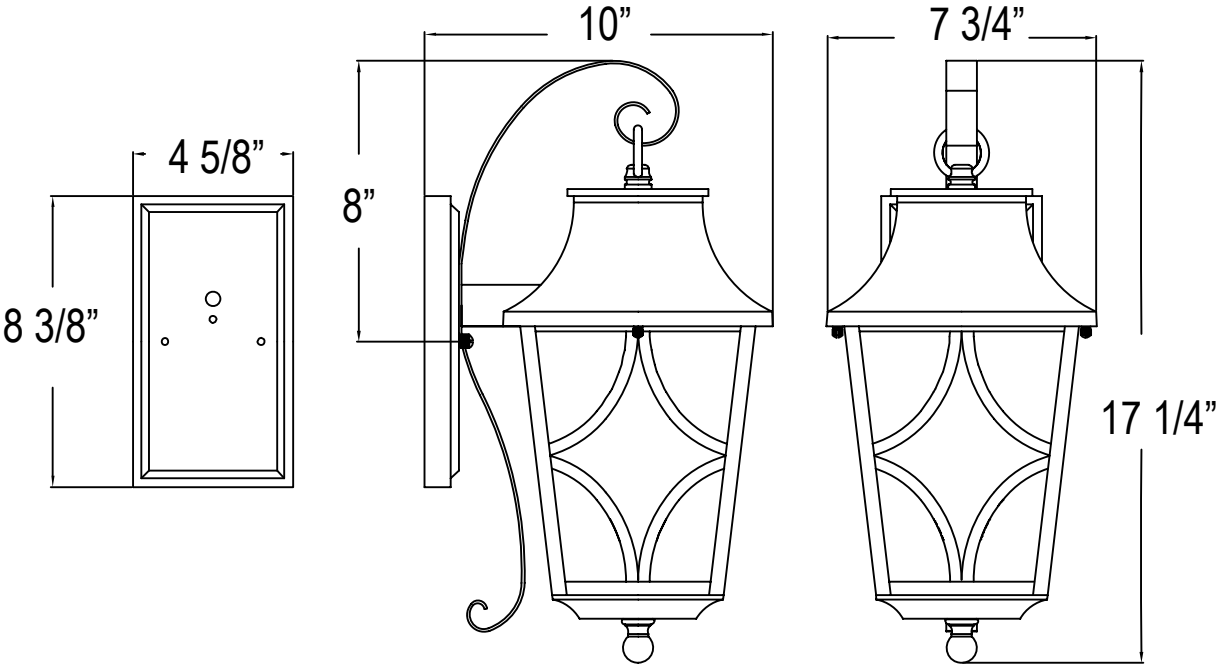

PARK HARBOR™

Altimeter

Exterior Lanterns

PHEL1400BLK
PHEL1401BLK
PHEL1402BLK
PHEL1403BLK
PHEL1404BLK

- Exterior Lanterns in Black
- No special tools needed for assembly
- Wattage:

PHEL1400BLK: Uses one 60W candelabra base lamp max

See dimensional drawing on back.

© 2017 Ferguson Enterprises, Inc. 00000 11/2017

PARKHARBORLIGHTING.COM

PARK HARBOR™

PHEL1400BLK

PHEL1401BLK

PHEL1402BLK

PHEL1403BLK