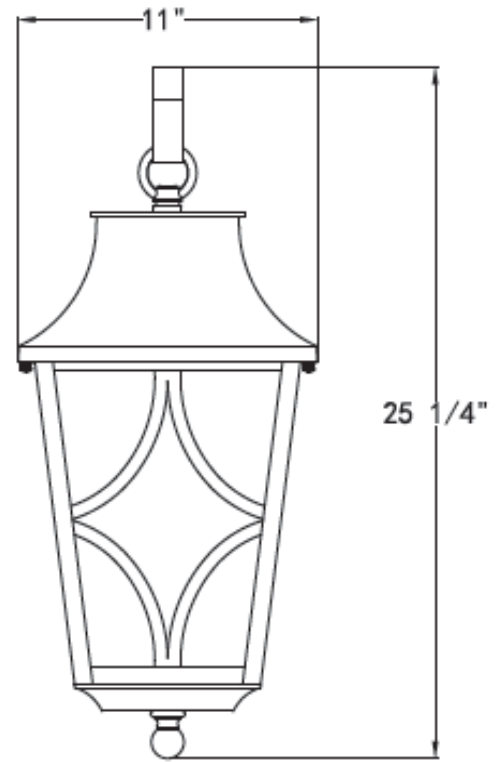

PARK HARBOR™

Altimeter

Exterior Lanterns

PHEL1400BLK
PHEL1401BLK
PHEL1402BLK
PHEL1403BLK
PHEL1404BLK

- Exterior Lanterns in Black
- No special tools needed for assembly
- Wattage:

PHEL1400BLK: Uses one 60W candelabra base lamp max

PHEL1401BLK: Uses two 60W candelabra base lamps max

PHEL1402BLK: Uses three 60W candelabra base lamps max

PHEL1403BLK: Uses three 60W candelabra base lamps max

PHEL1404BLK: Uses four 60W candelabra base lamp max

See dimensional drawing on back.

© 2017 Ferguson Enterprises, Inc. 00000 11/2017

PARKHARBORLIGHTING.COM

PARK HARBOR™

PHEL1400BLK

PHEL1401BLK

PHEL1402BLK

PHEL1403BLK