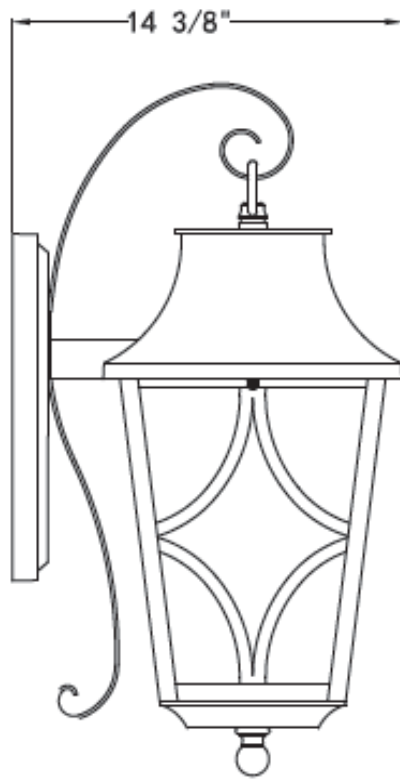

PARK HARBOR™

Altimeter

Exterior Lanterns

PHEL1400BLK
PHEL1401BLK
PHEL1402BLK
PHEL1403BLK
PHEL1404BLK

- Exterior Lanterns in Black
- No special tools needed for assembly
- Wattage:

PHEL1400BLK: Uses one 60W candelabra base lamp max

PHEL1401BLK: Uses two 60W candelabra base lamps max

PHEL1402BLK: Uses three 60W candelabra base lamps max

PHEL1403BLK: Uses three 60W candelabra base lamps max

PHEL1404BLK: Uses four 60W candelabra base lamp max

See dimensional drawing on back.

© 2017 Ferguson Enterprises, Inc. 00000 11/2017

PARKHARBORLIGHTING.COM

PARK HARBOR™

PHEL1400BLK

PHEL1401BLK

PHEL1402BLK

PHEL1403BLK