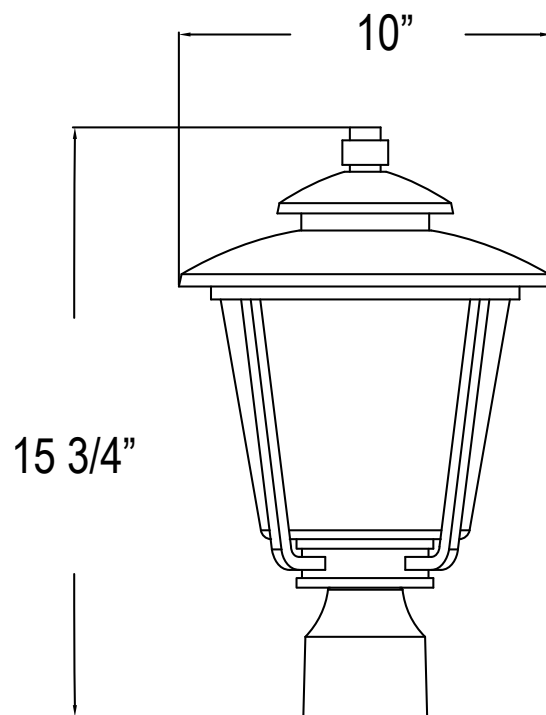

PHEL1302ORBLED: Uses Integrated 9W LED

PHEL1303ORB: Uses one 100W medium base lamp max

PHEL1303ORBLED: Uses Integrated 9W LED

PHEL1300ORB/ PHEL1300ORBLED

PHEL1301ORB/ PHEL1301ORBLED

PHEL1302ORB/ PHEL1302ORBLED