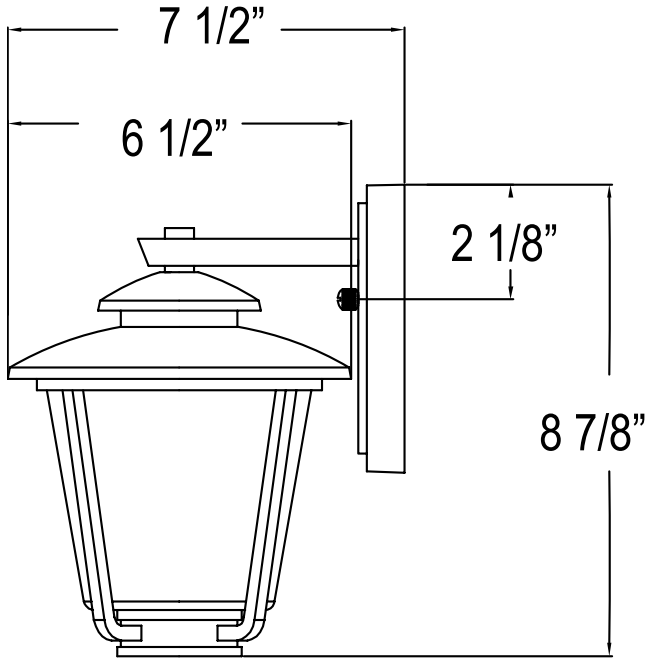

PHEL1300ORB/ PHEL1300ORBLED

PHEL1301ORB/ PHEL1301ORBLED