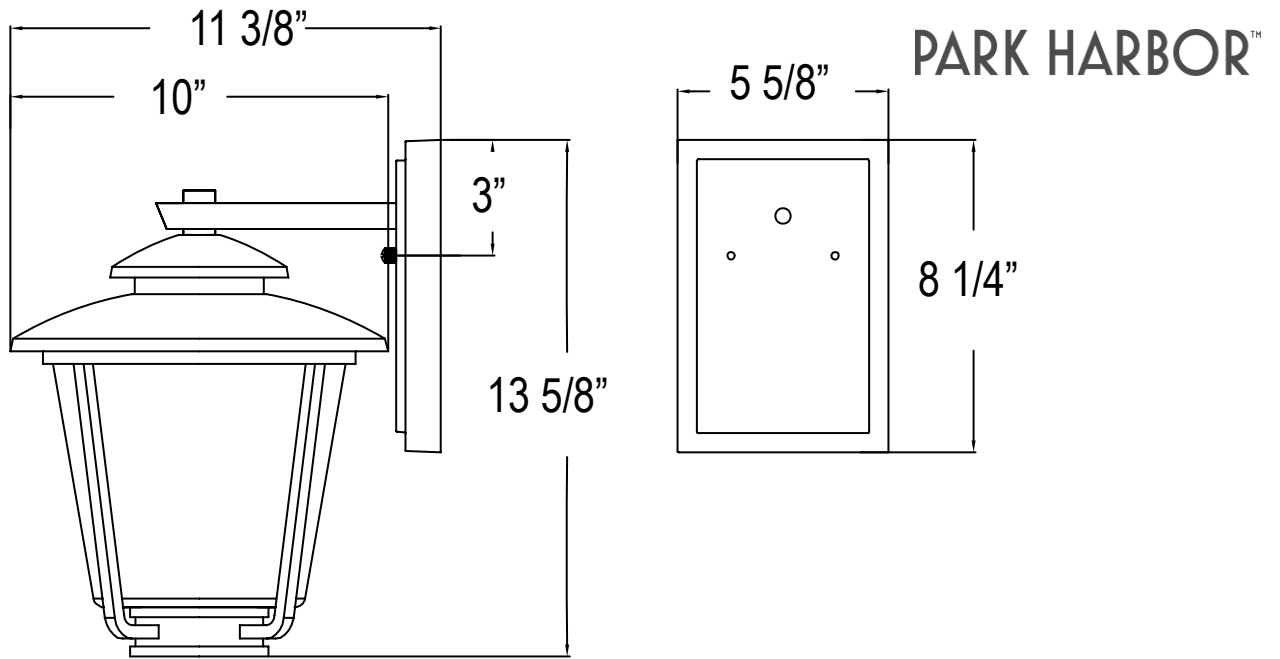

PHEL1302ORBLED: Uses Integrated 9W LED

PHEL1303ORB: Uses one 100W medium base lamp max

PHEL1303ORBLED: Uses Integrated 9W LED

PHEL1300ORB/ PHEL1300ORBLED

PHEL1301ORB/ PHEL1301ORBLED

PHEL1302ORB/ PHEL1302ORBLED