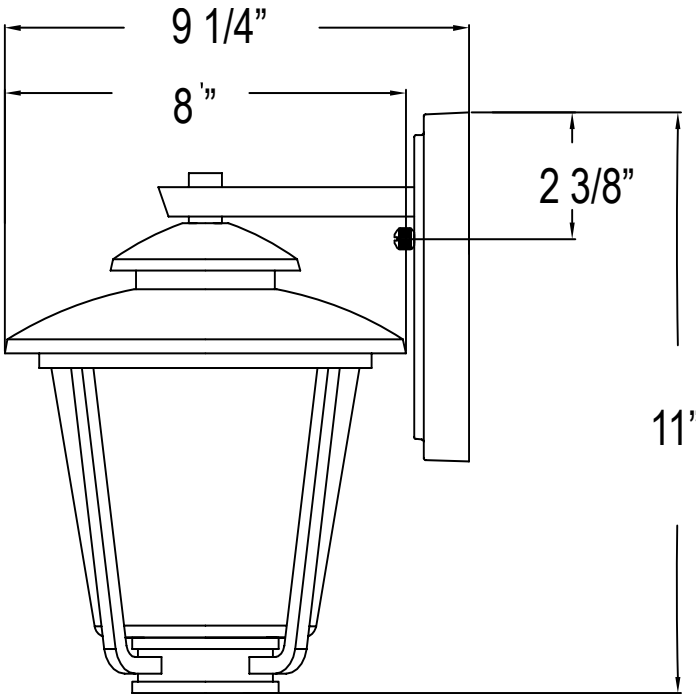

PHEL1302ORBLED: Uses Integrated 9W LED

PHEL1303ORB: Uses one 100W medium base lamp max

PHEL1303ORBLED: Uses Integrated 9W LED

PHEL1300ORB/ PHEL1300ORBLED

PHEL1301ORB/ PHEL1301ORBLED

PHEL1302ORB/ PHEL1302ORBLED