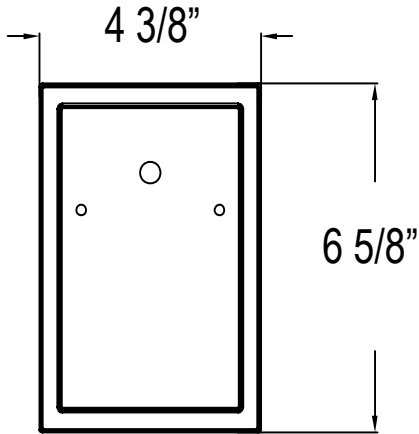

PHEL1302ORBLED: Uses Integrated 9W LED

PHEL1303ORB: Uses one 100W medium base lamp max

PHEL1303ORBLED: Uses Integrated 9W LED

PHEL1300ORB/ PHEL1300ORBLED

PHEL1301ORB/ PHEL1301ORBLED

PHEL1302ORB/ PHEL1302ORBLED