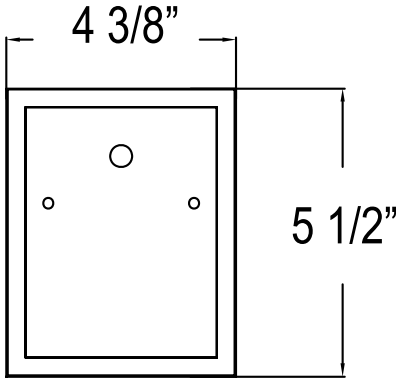

PHEL1300ORB/ PHEL1300ORBLED

PHEL1301ORB/ PHEL1301ORBLED