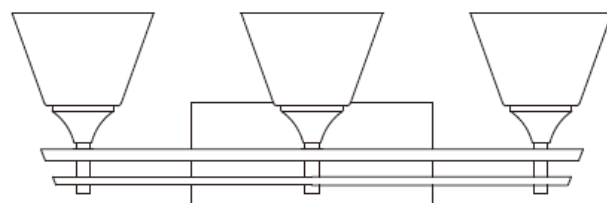

PARK HARBOR™

McBryde

Bath Vanity

PHVL2231BN/ORB/PC
PHVL2232BN/ORB/PC
PHVL2233BN/ORB/PC

- 1, 2 or 3-Light Vanity in Brushed Nickel, Oil Rubbed Bronze or Polished Chrome
- No special tools needed for assembly
- Mount in up or down position
- Wattage:

PHVL2231BN/ORB/PC: Uses one 100W medium base lamp max

PHVL2232BN/ORB/PC: Uses two 100W medium base lamps max

PHVL2233BN/ORB/PC: Uses three 100W medium base lamps max