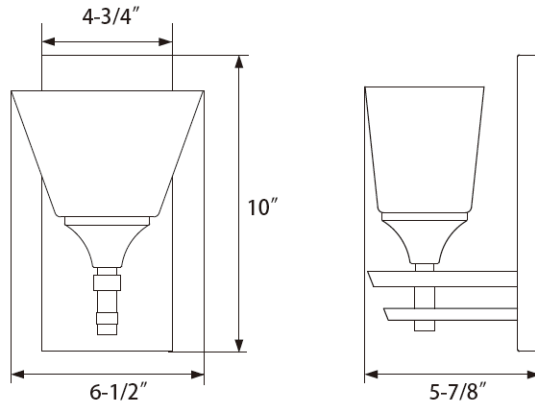

PHVL2231BN/ORB/PC
PHVL2232BN/ORB/PC
PHVL2233BN/ORB/PC