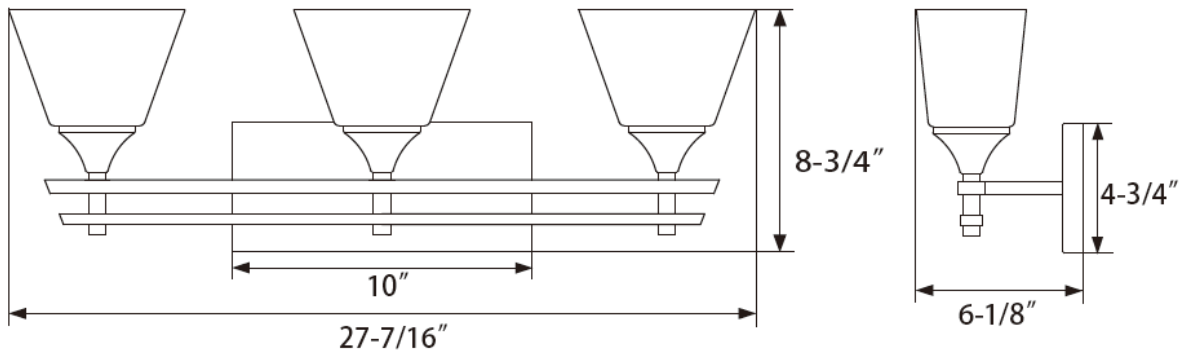

PARK HARBOR™

McBryde

Bath Vanity

PHVL2231BN/ORB/PC
PHVL2232BN/ORB/PC
PHVL2233BN/ORB/PC

- 1, 2 or 3-Light Vanity in Brushed Nickel, Oil Rubbed Bronze or Polished Chrome
- No special tools needed for assembly
- Mount in up or down position
- Wattage:

PHVL2231BN/ORB/PC: Uses one 100W medium base lamp max

PHVL2232BN/ORB/PC: Uses two 100W medium base lamps max

PHVL2233BN/ORB/PC: Uses three 100W medium base lamps max

PHVL2231BN/ORB/PC
PHVL2232BN/ORB/PC
PHVL2233BN/ORB/PC