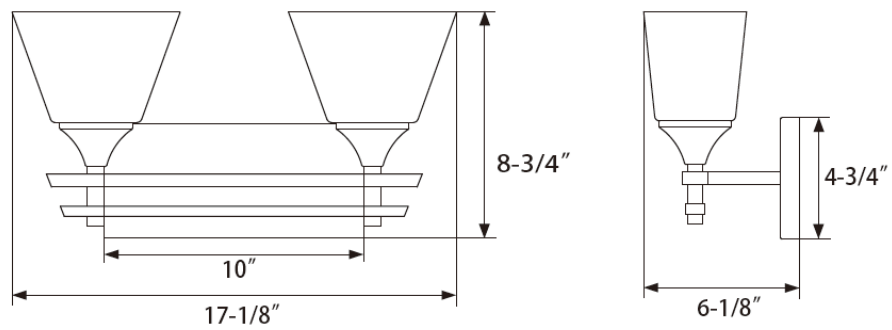

PARK HARBOR™

McBryde

Bath Vanity

PHVL2231BN/ORB/PC
PHVL2232BN/ORB/PC
PHVL2233BN/ORB/PC

- 1, 2 or 3-Light Vanity in Brushed Nickel, Oil Rubbed Bronze or Polished Chrome
- No special tools needed for assembly
- Mount in up or down position
- Wattage:

PHVL2231BN/ORB/PC: Uses one 100W medium base lamp max

PHVL2232BN/ORB/PC: Uses two 100W medium base lamps max

PHVL2233BN/ORB/PC: Uses three 100W medium base lamps max

PHVL2231BN/ORB/PC
PHVL2232BN/ORB/PC
PHVL2233BN/ORB/PC