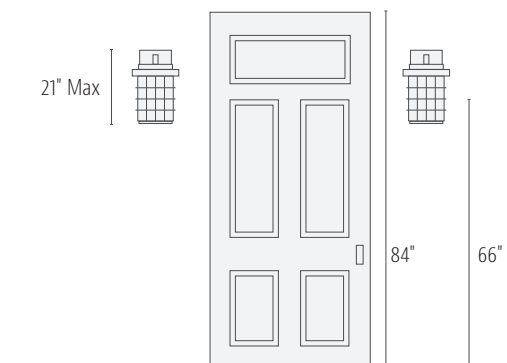

FOR TWO LANTERNS:

When two lanterns are used, they should each measure approximately 25% of the height of the door. This should be the maximum height. The center of the bulb should rest 66" above the threshold of the door.

For example, if the door is 84" (7') high, then the fixture should be approximately 21" high (84" x 0.25 = 21").

Minimum height for one and two lanterns should be approximately 20% of the height of the door (84" x 0.20 = 17").