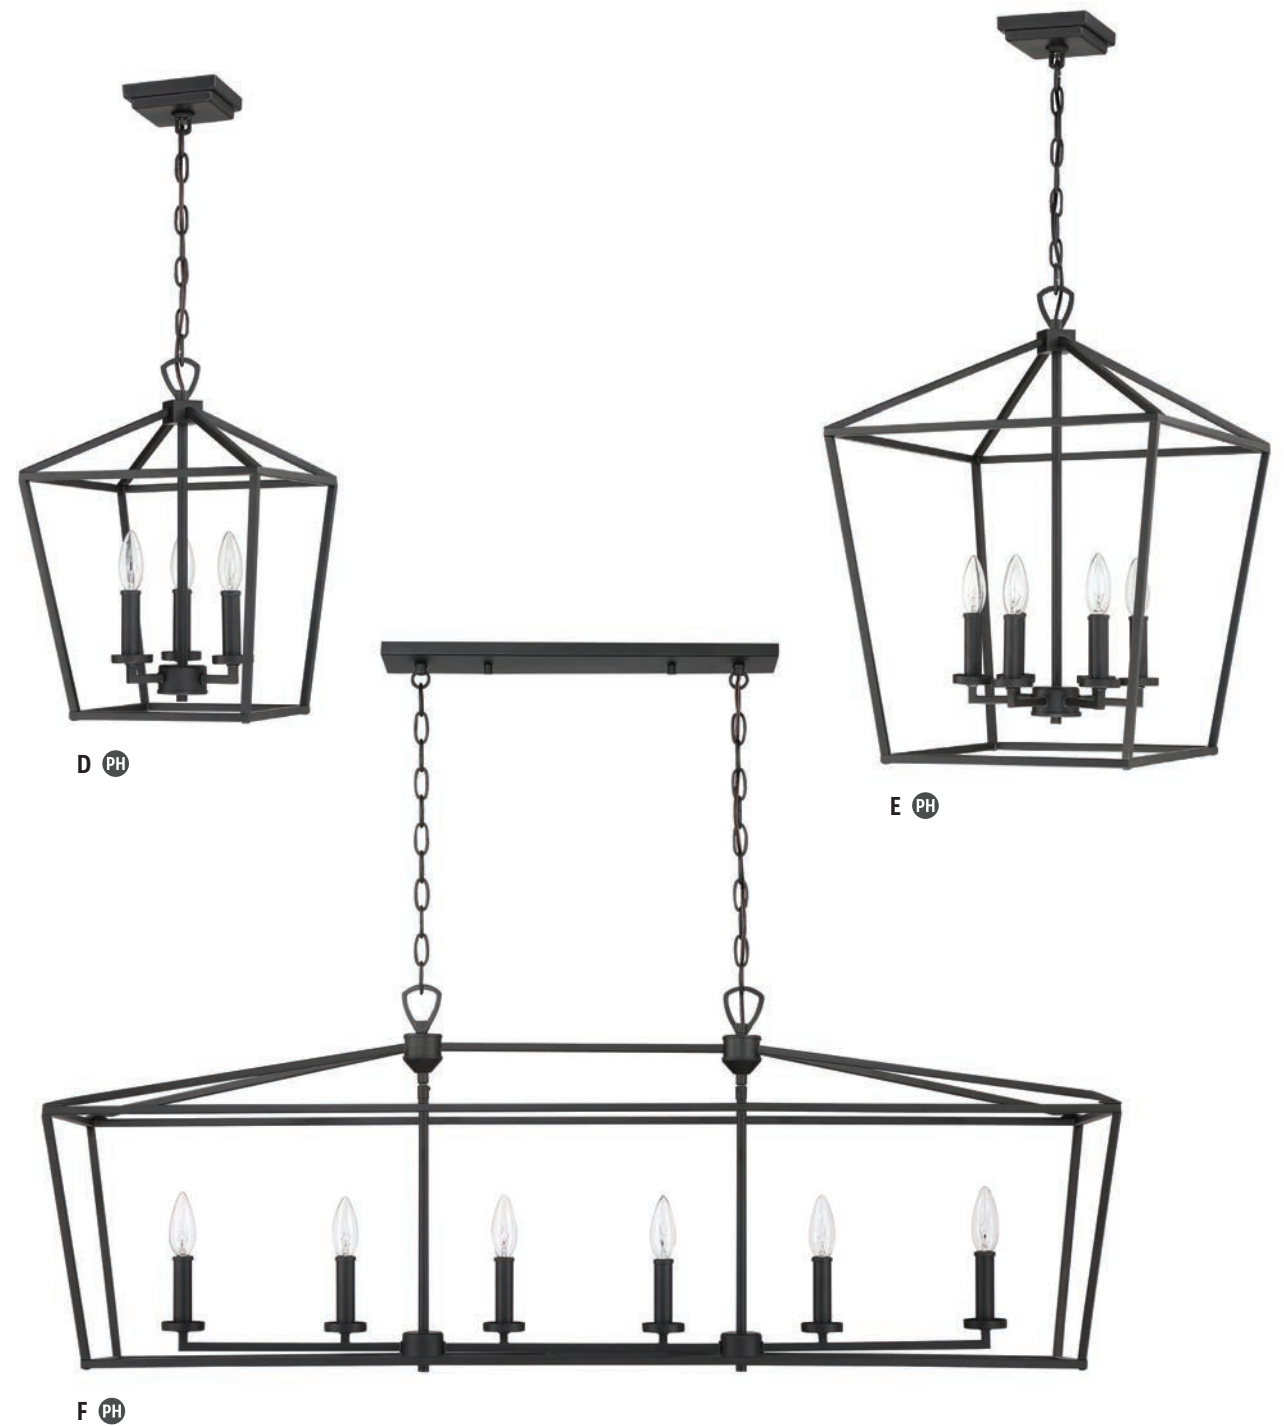

PENDANTS

PENDANTS

HERONDO

Antique Silver Leaf

The eccentric design of the Herondo pendant features interlaced circles and large convex glass beads for a unique expression of illumination.

A NEW

PENDANTS

Item	Dimensions	Extension	Back Plate/Canopy	Bulbs	Max Hanging Height	Chain Included	Stems Included
A PHPL6814ASL	10-3/4" H x 20" W	-	5-7/8" Dia.	(4) 60W Cand.	65-1/2"	-	(1) 6", (4) 12"

HILLPOINT

Polished Nickel

Black

Classic elegance defines the Hillpoint. The clean frame-like design provides ample, unobstructed lighting without overwhelming opulence.

PENDANTS

PENDANTS

Item	Dimensions	Extension	Back Plate/Canopy	Bulbs	Max Hanging Height	Chain Included	Stems Included
A PHPL6483PN	17-3/4" H x 12" W	-	1-1/8" H x 4-3/4" W	(3) 60W Cand.	79"	60"	-
B PHPL6486PN	23-1/2" H x 17" W	-	1-1/8" H x 4-3/4" W	(6) 60W Cand.	85"	60"	-
C PHPL6488PN	18-1/8" H x 12" W x 48" L	-	5/8" H x 4-3/4" W x 18-1/2" L	(6) 60W Cand.	103"	84"	-