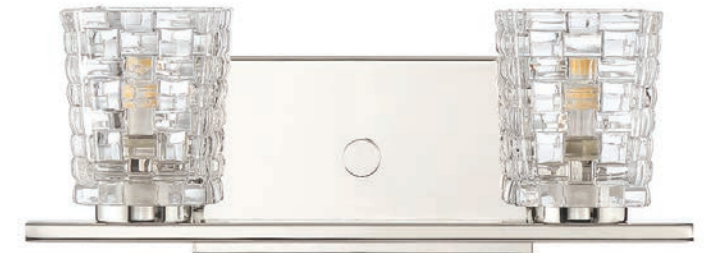

RIVERPOINTE

Polished Chrome

Polished Nickel

The Riverpointe collection highlights low profiles and clean designs. Tapered glass votives feature a unique basket weave pattern for texture. Make your bath extra special with these LED light fixtures. Pick them up in either a polished chrome or polished nickel finish.

E

Item	Dimensions	Extension	Back Plate/Canopy	Bulbs	Max Hanging Height	Chain Included	Stems Included
A	PHVL3081PC 7-1/8" H x 4-1/2" W	5-1/8"	7-1/8" H x 4-1/2" W	(1) 5W G9 LED	-	-	-
B	PHVL3082PC 5-3/8" H x 13-1/4" W	5-1/8"	4-1/2" H x 7-1/8" W	(2) 5W G9 LED	-	-	-
C	PHVL3083PC 5-3/8" H x 22" W	5-1/8"	4-1/2" H x 7-1/8" W	(3) 5W G9 LED	-	-	-

Item	Dimensions	Extension	Back Plate/Canopy	Bulbs	Max Hanging Height	Chain Included	Stems Included
D	PHVL3081PN 7-1/8" H x 4-1/2" W	5-1/8"	7-1/8" H x 4-1/2" W	(1) 5W G9 LED	-	-	-
E	PHVL3082PN 5-3/8" H x 13-1/4" W	5-1/8"	4-1/2" H x 7-1/8" W	(2) 5W G9 LED	-	-	-
F	PHVL3083PN 5-3/8" H x 22" W	5-1/8"	4-1/2" H x 7-1/8" W	(3) 5W G9 LED	-	-	-

BATH

BATH