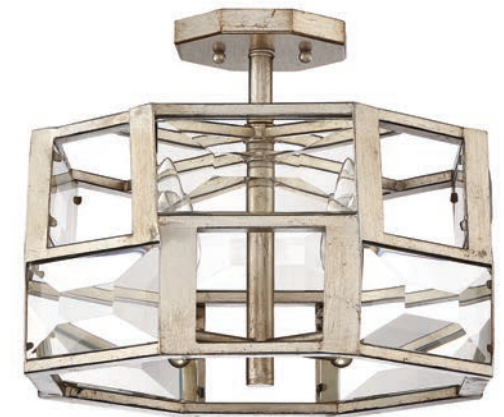

D PH

Item	Dimensions	Extension	Back Plate/Canopy	Bulbs	Max Hanging Height	Chain Included	Stems Included
A PHPL6244ASL	10-5/8" H x 24-1/4" W	-	3/4" H x 5-7/8" Dia.	(4) 60W Cand.	75-7/8"	60"	-

Item	Dimensions	Extension	Back Plate/Canopy	Bulbs	Max Hanging Height	Chain Included	Stems Included
B PHPL6248ASL	22" H x 15-1/2" W	-	3/4" H x 5-7/8" Dia.	(8) 60W Cand.	87-1/4"	60"	-
C PHWL3251ASL	11-3/8" H x 7-1/4" W	4-1/8"	11-3/8" H x 5-1/8" W	(1) 60W Cand.	-	-	-
D PHSFL4404ASL	11-5/8" H x 15-1/2" W	-	5-7/8" Dia.	(4) 60W Cand.	-	-	-