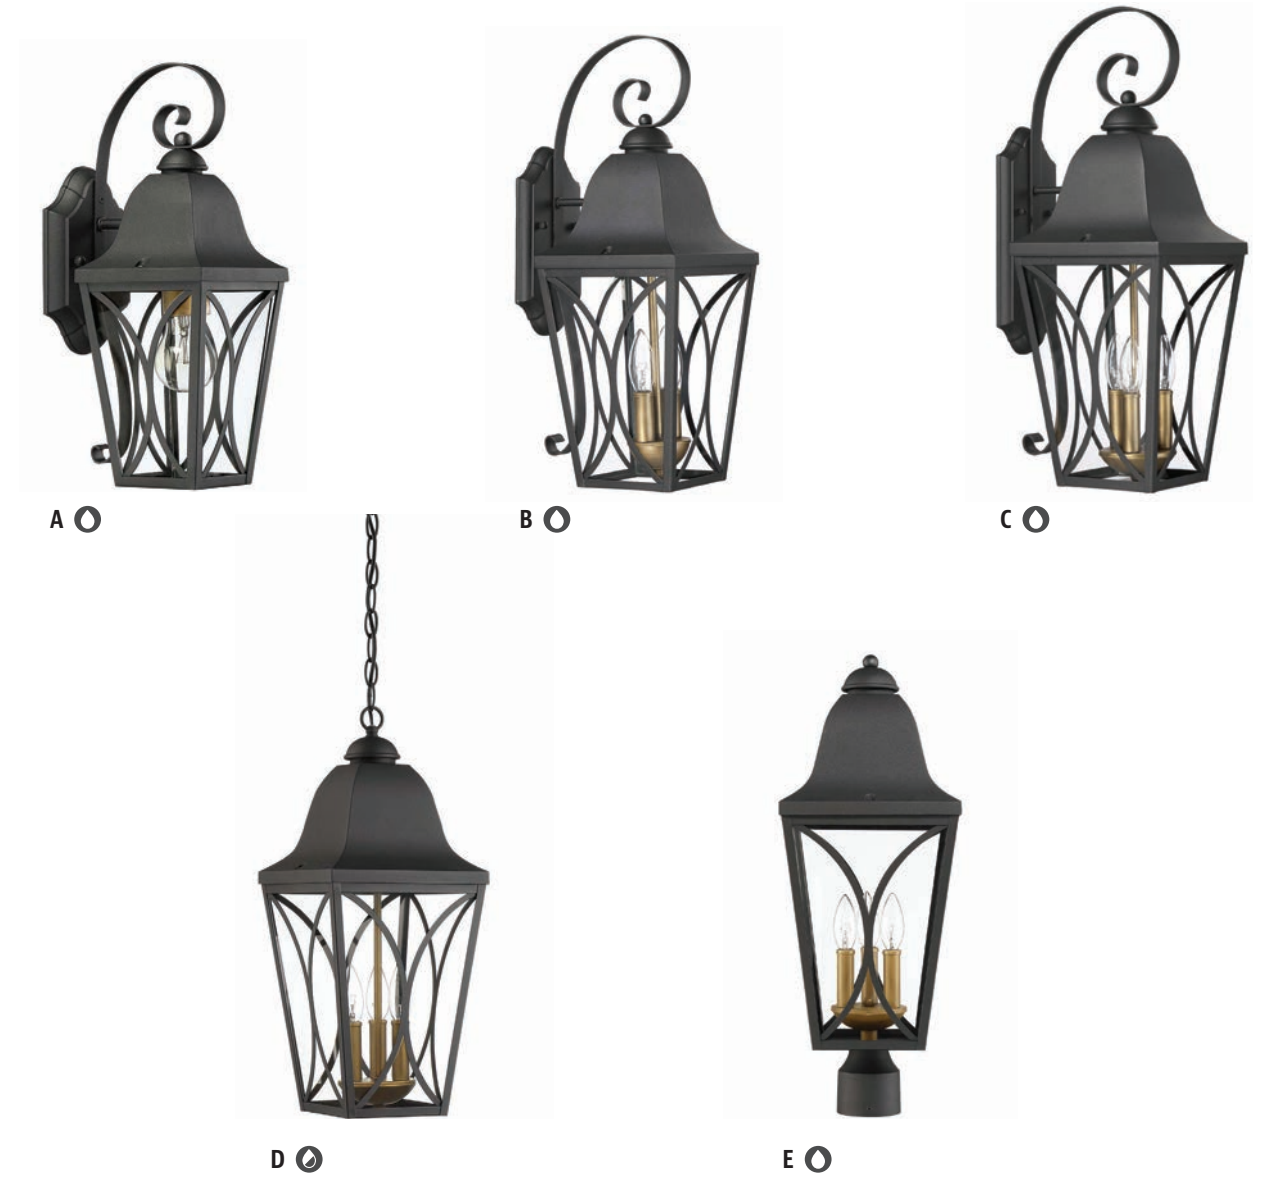

A

B

C

D

E

Item	Dimensions	Extension	Back Plate/Canopy	Bulbs	Max Hanging Height	Chain Included	Stems Included
A PHEL5700BLKLED	15-3/8" H x 5-1/2" W	7-7/8"	11-1/4" H x 5-1/2" W	(1) 6W LED	-	-	-
B PHEL5701BLKLED	19-1/2" H x 7" W	10"	14-3/8" H x 7" W	(1) 6W LED	-	-	-
C PHEL5702BLKLED	22-1/4" H x 8" W	11-3/8"	16-1/2" H x 8" W	(1) 11W LED	-	-	-
D PHEL5703BLKLED	21-5/8" H x 8" W	-	5" H x 5" W	(1) 11W LED	94"	72"	-
E PHEL5704BLKLED	23" H x 8" W	-	-	(1) 11W LED	-	-	-

Item	Dimensions	Extension	Back Plate/Canopy	Bulbs	Max Hanging Height	Chain Included	Stems Included
A PHEL4200BBRO	15-3/8" H x 5-1/2" W	7-1/4"	6-7/8" H x 4-1/2" W	(1) 60W Med.	-	-	-
B PHEL4201BBRO	20-3/4" H x 7-1/2" W	9-1/2"	9" H x 4-1/2" W	(2) 60W Cand.	-	-	-
C PHEL4202BBRO	24-7/8" H x 9" W	11-1/4"	12-1/4" H x 4-3/4" W	(3) 60W Cand.	-	-	-
D PHEL4203BBRO	21" H x 9" W	-	4-7/8" Dia.	(3) 60W Cand.	-	72"	-
E PHEL4204BBRO	23-7/8" H x 9" W	-	-	(3) 60W Cand.	-	-	-

EXTERIOR

EXTERIOR