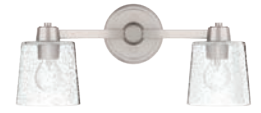

PHVL2161PN
Stavros
P. 259
Polished Nickel

PHVL2002PC
Windsor Gate
P. 264
Polished Chrome

PHVL2003PC
Windsor Gate
P. 264
Polished Chrome

PHVL3001BN
Windsor Gate
P. 265
Brushed Nickel

PHVL3002BN
Windsor Gate
P. 265
Brushed Nickel