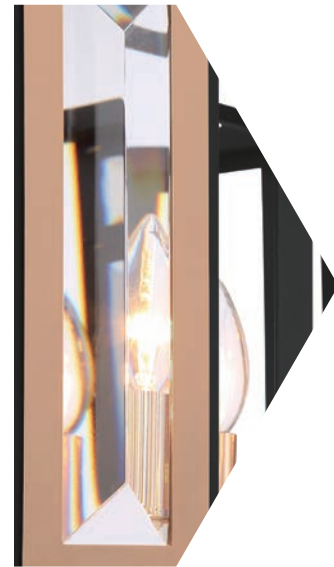

DELIA

DUXFORD

EDDERTON

EDGAR

Item	Dimensions	Extension	Back Plate/Canopy	Bulbs	Max Hanging Height	Chain Included	Stems Included
A PHPL6414ANWH	25-5/8" H x 18" W	-	1-3/8" H x 5-1/8" Dia.	(4) 60W Cand.	87"	60"	-
B PHPL3085AGBR	9-3/4" H x 22" W	-	5-7/8" Dia.	(5) 60W Cand.	66-1/2"	-	(1) 6", (4) 12"

Item	Dimensions	Extension	Back Plate/Canopy	Bulbs	Max Hanging Height	Chain Included	Stems Included
A PHPL3336TEXBLRG	12-1/2" H x 24-3/4" W	-	5-7/8" Dia.	(6) 60W Cand.	70-1/8"	-	(1) 6", (4) 12"
B PHPL5441BN	13-3/8" H x 13" W	-	5" Dia.	(1) 100W Med.	58-5/8"	-	(1) 6", (3) 12"
C PHPL5441ORB	13-3/8" H x 13" W	-	5" Dia.	(1) 100W Med.	58-5/8"	-	(1) 6", (3) 12"

PENDANTS

PENDANTS