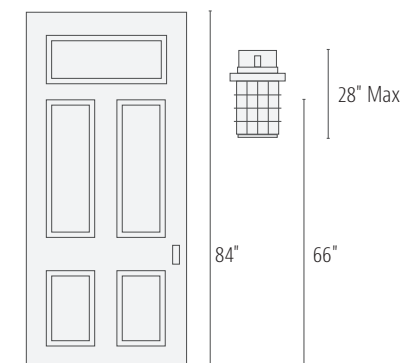

MINIMUM WIDTH RECOMMENDATIONS:

Add width of room + length of room and use this number as inches.
For example: If room is 12' wide by 16' long, then add 12 + 16 = 28.
The minimum width would then be 28".

NOTE: For 10' ceiling heights or below, fixture should not exceed width of table less 12".

BATH FIXTURE SIZING

SCONCES:

Mount on side of mirror. Center box 66" above floor.

RECESSED:

Centered in room, 4'-6' apart. If using sconces, add one mounted above sink.
Never mount behind where the person would stand.

VANITY:

Fixtures mounted above mirror should be approximately 80" above floor.
Minimum lighting at each sink: 120W incandescent; 36W fluorescent; 1000-1400 lumens

Vanity Size	Incandescent/Halogen Light Source	LED
24"	120W Incandescent	1000-1400 Lumens
36"	180W Incandescent	1400-1800 Lumens
48"	240W Incandescent	1800-2200 Lumens
60"	300W Incandescent	2200-2500 Lumens

OUTDOOR FIXTURE SIZING

FOR ONE LANTERN:

If you place a lantern on only one side of the door, it should measure no more than 33% of the height of the door. The center of the bulb should rest 66" above the threshold of the door.

For example, if the door is 84" (7') high, then the fixture should be no more than 28" high (84" x 0.33 = 28").