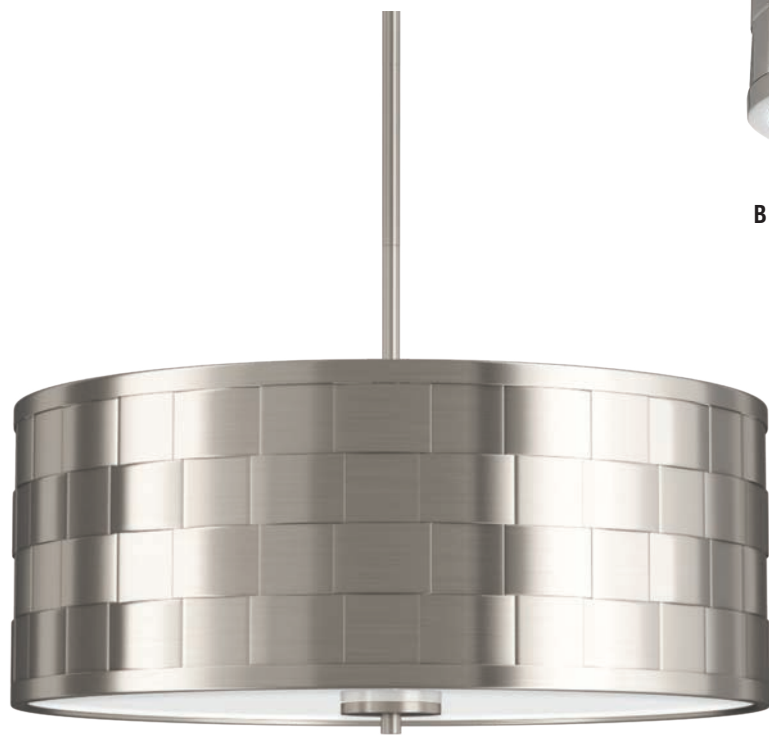

NASSAU

Brushed Nickel

The woven basket look of the Nassau collection makes it a beautiful choice for a contemporary update. Its stylish, textured shade is made of metal for lasting durability.

COLLECTIONS

A PH