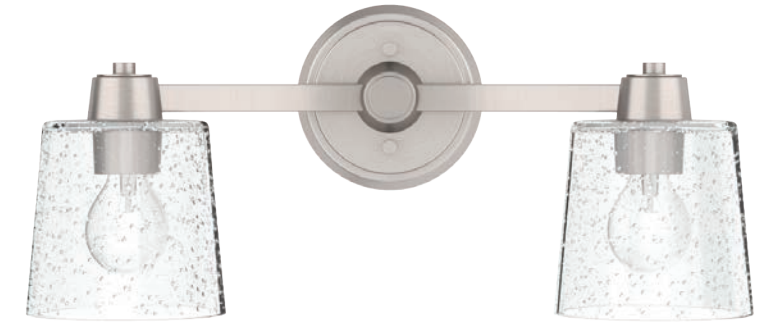

WINDSOR GATE

The Windsor Gate collection features clean, bold lines, perfect for transitional homes. Select from three beautiful finishes - polished chrome, brushed nickel and oil rubbed bronze - to complement your décor style.

E

BATH

BATH

Item	Dimensions	Extension	Back Plate/Canopy	Bulbs	Max Hanging Height	Chain Included	Stems Included
A	PHVL2001PC 8-1/2" H x 5-3/8" W	6-1/2"	5-3/8" Dia.	(1) 100W Med.	-	-	-
B	PHVL2002PC 8-1/2" H x 16-1/8" W	6-1/2"	5-3/8" Dia.	(2) 100W Med.	-	-	-
C	PHVL2003PC 8-1/2" H x 22-3/8" W	6-1/2"	5-3/8" Dia.	(3) 100W Med.	-	-	-

Item	Dimensions	Extension	Back Plate/Canopy	Bulbs	Max Hanging Height	Chain Included	Stems Included
D	PHVL3001BN 8-1/2" H x 5-3/8" W	7-1/8"	5-3/8" Dia.	(1) 100W Med.	-	-	-
E	PHVL3002BN 8-1/2" H x 20" W	7-1/8"	5-3/8" Dia.	(2) 100W Med.	-	-	-
F	PHVL3003BN 8-1/2" H x 26-3/8" W	7-1/8"	5-3/8" Dia.	(3) 100W Med.	-	-	-