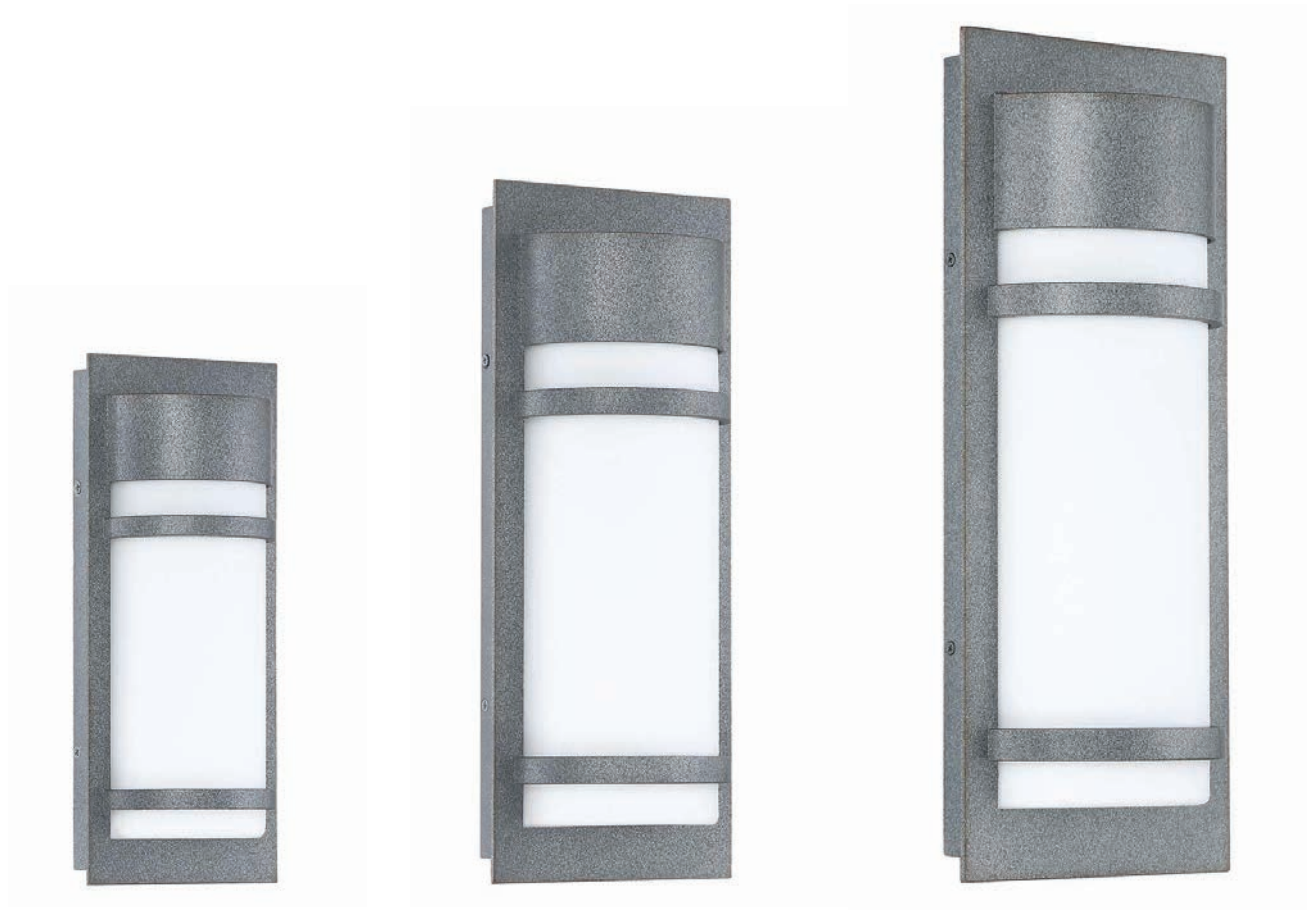

GRAYS CREEK

The Grays Creek wall light is a subtle exterior lighting addition that features integrated LED lighting. The modern design of the aluminum frame comes in an iron ash finish.

A

B

C

HOPMAN

The Hopman collection takes inspiration from retro fashions. Angled supports hold a cylindrical opal glass tube for a distinctly mid-century modern feel. These updated pieces feature LED lighting and a crisp black finish.