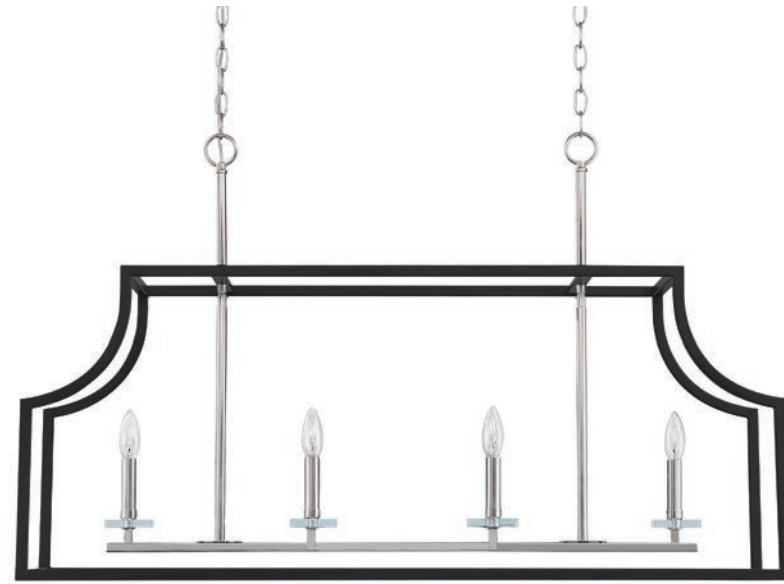

ALDRICH

BANEWELL

BAYSE

BELMAR

PENDANTS

B NEW

PENDANTS

Item	Dimensions	Extension	Back Plate/Canopy	Bulbs	Max Hanging Height	Chain Included	Stems Included
A PHPL5654GS	24-5/8" H x 22" W	-	-	(4) 60W Cand.	86-3/4"	60"	-
B PHPL3326MBPN	24-7/8" H x 12" W x 42" L	-	1" H x 4-3/4" W x 25-5/8" L	(6) 60W Cand.	88-5/8"	60"	-
C PHPL3324MBPN	22" H x 12" W	-	5-1/4" Dia.	(4) 60W Cand.	85"	60"	-

Item	Dimensions	Extension	Back Plate/Canopy	Bulbs	Max Hanging Height	Chain Included	Stems Included
A PHPL6731BN	18-3/4" H x 6" W	-	5-1/8" Dia.	(1) 60W Med.	63-3/8"	-	(1) 6", (3) 12"
B PHPL6732BN	18-3/4" H x 6" W	-	5-1/8" Dia.	(1) 60W Med.	63-3/8"	-	(1) 6", (3) 12"
C PHPL5001BKPN	15-1/8" H x 17-3/4" W	-	4-3/4" Dia.	(1) 100W Med.	63-1/4"	-	(1) 6", (4) 12"
D PHPL5001BNPC	9-3/8" H x 9" W	-	4-3/4" Dia.	(1) 100W Med.	55-1/2"	-	(1) 6", (3) 12"