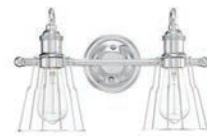

PHVL3062PC
Magruder
P. 236
Polished Chrome