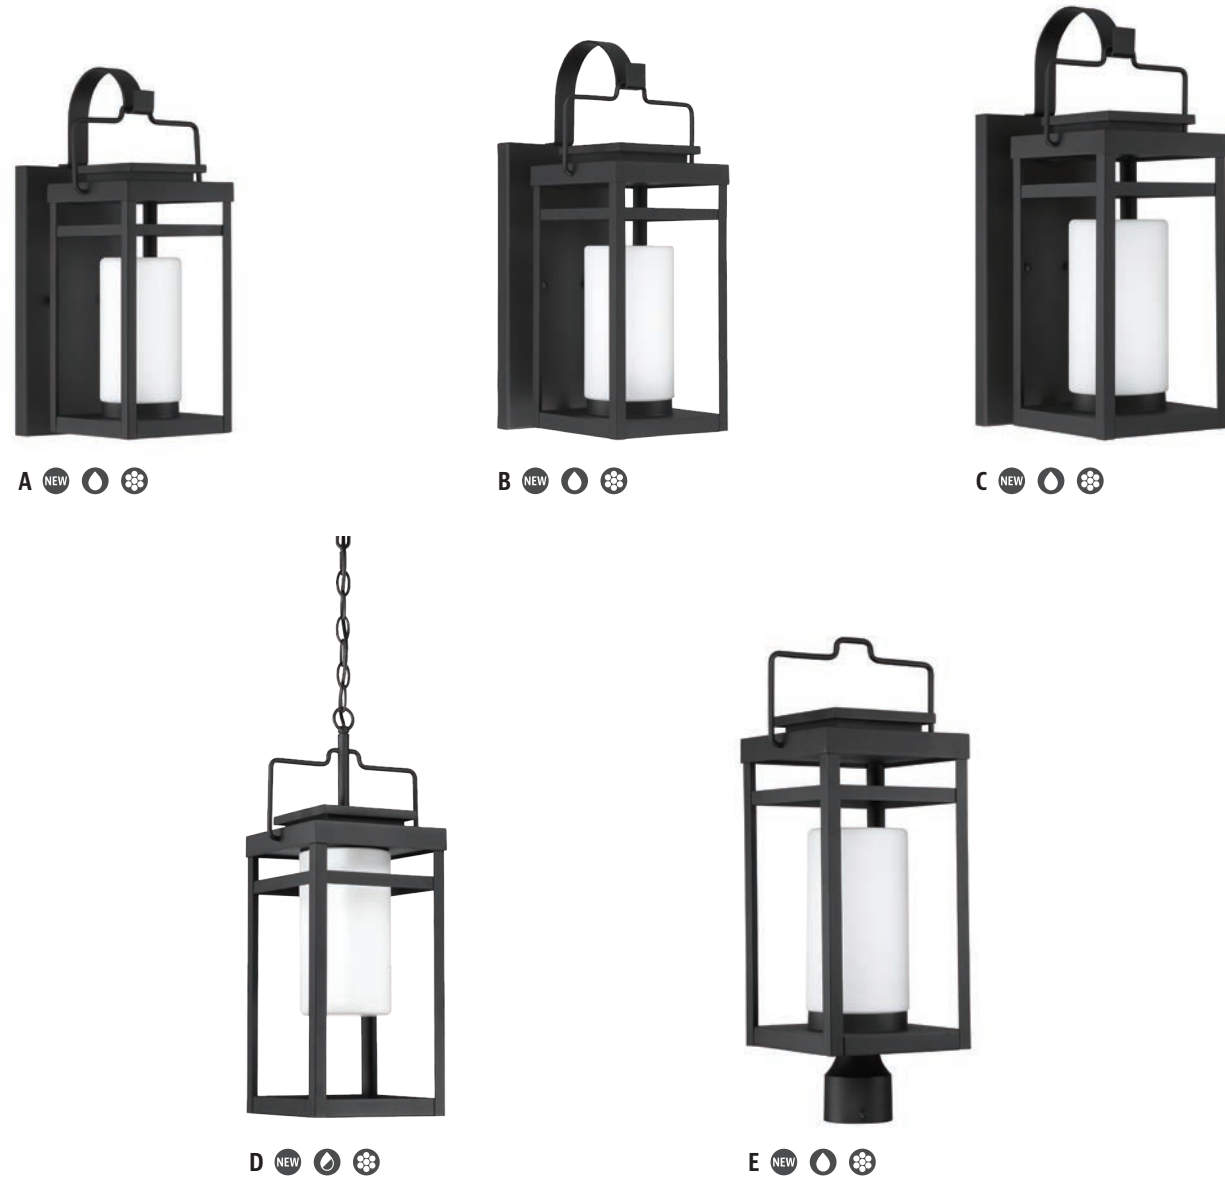

CAPE CHARLES

The open-faced Cape Charles collection provides a traditional source of illumination for your exterior, complete with a black frame and opal etched glass.

A NEW

B NEW

C NEW

D NEW

E NEW

CARDIGAN

The Cardigan collection features whimsical elements to update the traditional lantern style. Graceful arcs support a delicate open framework. This design style is available as wall-mounted, hanging and post fixtures.