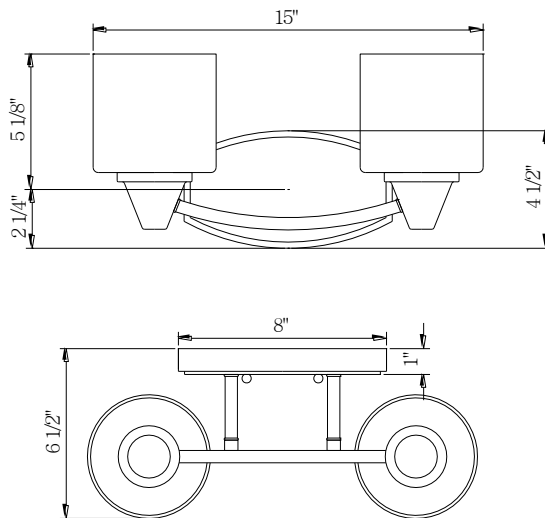

PHVL2262PC