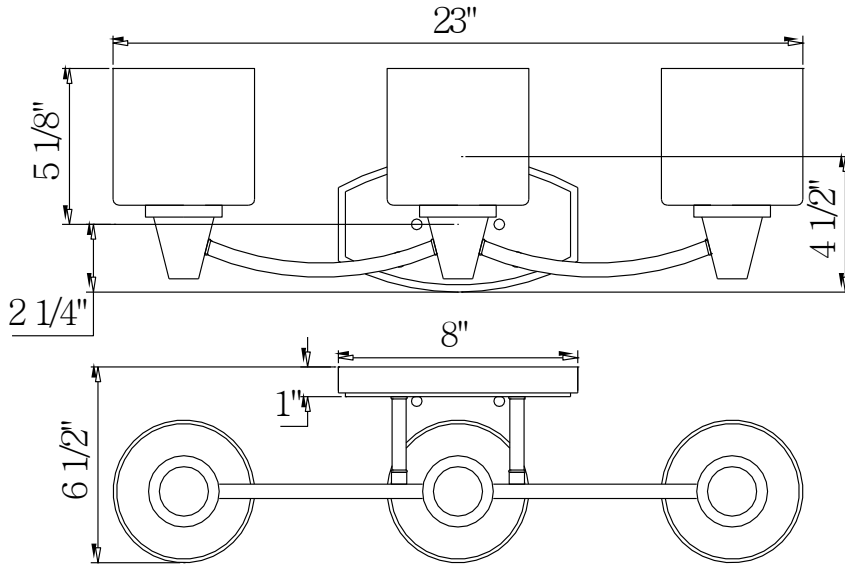

PARK HARBOR™

PHVL2263PC