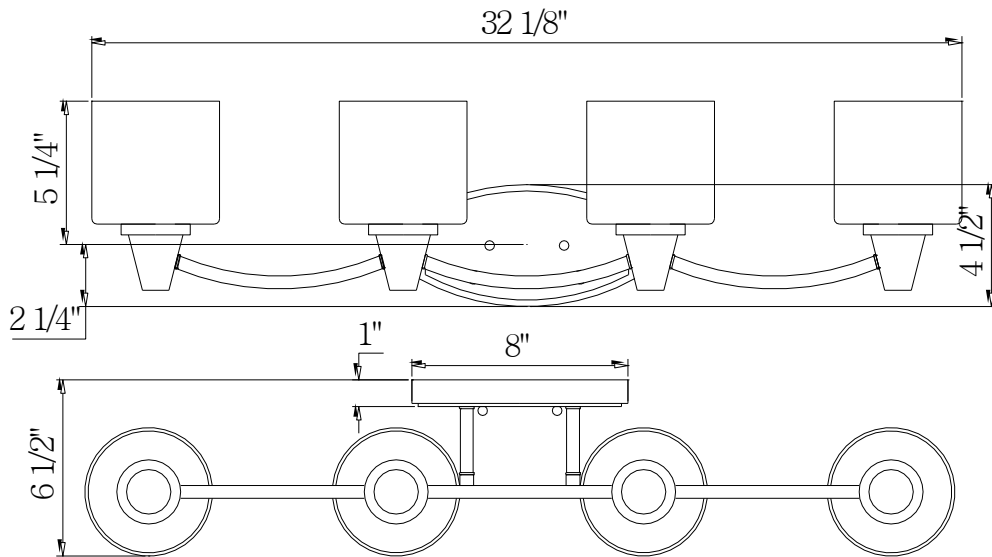

PHVL2264PC