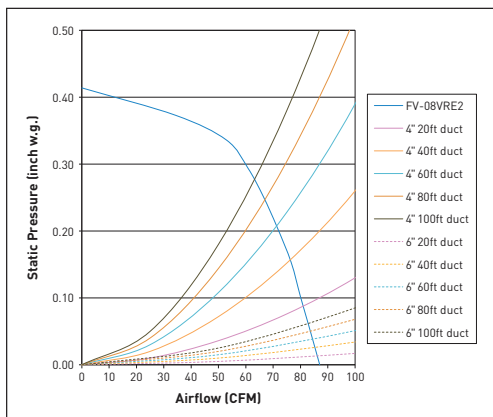

The Design Solution for Fan/LED Light Combinations

WhisperRecessed LED
VENTILATION FAN

**New! More energy efficient
8 Watt lamp!**

FV-08VRE2

NEW! LED Lighting

(1) 8 Watt GU24 base LED lamp, /2700 Kelvin Warm White/>92CRI/720 lumens/90 LPW/ ENERGY STAR 2.0 certified, JA-8 compliant for CA Title 24 and Title 20, 25,000 rated average life.

Specifications		WhisperRecessed LED		
		FV-08VRE2		
Characteristics (HVI tested data for 0.1" S.P.)	Static Pressure in inches w.g.	0.1	0.25	
	Air Volume (CFM)	80	66	
	Noise (sones)	1.0	0.8	
	Power Consumption (watts)	18.5	17.6	
	Energy Efficiency (CFM/watt)	4.4	3.8	
	Speed (RPM)	1342	1480	
	Current (amps)	0.15	0.15	
	MAX. Current (amps)	0.19		
	Power Rating (V/Hz)	120/60		
	Specifications	Motor Type	AC	
Type of Motor Bearing		Ball		
Thermal Fuse Protection		Yes		
Blower Wheel Type		Sirocco		
Installation	ENERGY STAR Qualified	Yes		
	Duct Diameter (inches)	4" or 6"		
	Housing Collar Opening (Inches)	6-1/2" Round		
Light Specifications	Trim Outer Diameter (Inches)	7-1/4" Round		
	More Energy Efficient lamp!	Lamp Watts	1 x 8w	
	Lumens (lm)	720		
	Lumens Per Watt (LPW)	90		
	Color Rendering Index	92		
	Color Temperature (Kelvin)	2,700		
	Rated Life (hours)	25,000		
	Lamp Model # (Green Creative)	8BR30DIM927/GU24		
	Type of Lamp Socket	GU24		
	Shipping	Gross Weight (lbs)	10.4	
Approved Code/Standard/Regulation		UL tub/Shower Enclosure	Yes	
		CALGreen	Yes*	
		Washington VIAQ Code	Yes	
		California Title 24 & Title 20 Compliant	Yes	
	Mfg in ISO 9001 Certified Facility	Yes		

*Can be used to comply with CALGreen when controlled by the Panasonic Condensation Sensor Plus. As tested by an EPA recognized lab
Powerful Performance at 0.25"

Panasonic Life Solutions Company of America
IAQ Division
Two Riverfront Plaza
Newark, NJ 07102
us.panasonic.com/ventfans