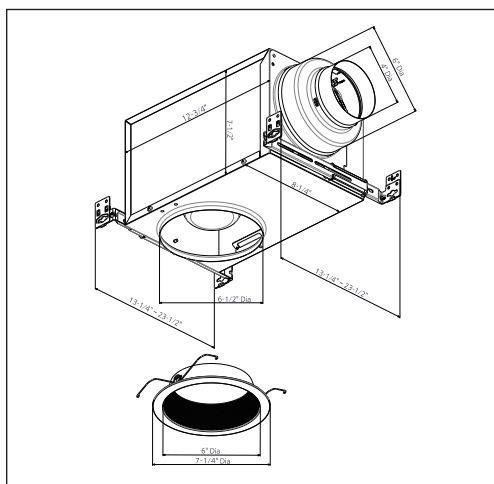

NEW! LED Lighting

(1) 8 Watt GU24 base LED lamp, /2700 Kelvin Warm White/>92CRI/720 lumens/90 LPW/ ENERGY STAR 2.0 certified, JA-8 compliant for CA Title 24 and Title 20, 25,000 rated average life.

Specifications		WhisperRecessed LED		
		FV-08VRE2		
Characteristics (HVI tested data for 0.1" S.P.)	Static Pressure in inches w.g.	0.1	0.25	
	Air Volume (CFM)	80	66	
	Noise (sones)	1.0	0.8	
	Power Consumption (watts)	18.5	17.6	
	Energy Efficiency (CFM/watt)	4.4	3.8	
	Speed (RPM)	1342	1480	
	Current (amps)	0.15	0.15	
	MAX. Current (amps)	0.19		
	Power Rating (V/Hz)	120/60		
	Specifications	Motor Type	AC	
Type of Motor Bearing		Ball		
Thermal Fuse Protection		Yes		
Blower Wheel Type		Sirocco		
Installation	ENERGY STAR Qualified	Yes		
	Duct Diameter (inches)	4" or 6"		
	Housing Collar Opening (Inches)	6-1/2" Round		
Light Specifications	Trim Outer Diameter (Inches)	7-1/4" Round		
	More Energy Efficient lamp!	Lamp Watts	1 x 8w	
	Lumens (lm)	720		
	Lumens Per Watt (LPW)	90		
	Color Rendering Index	92		
	Color Temperature (Kelvin)	2,700		
	Rated Life (hours)	25,000		
	Lamp Model # (Green Creative)	8BR30DIM927/GU24		
	Type of Lamp Socket	GU24		
	Shipping	Gross Weight (lbs)	10.4	
Approved Code/Standard/Regulation		UL tub/Shower Enclosure	Yes	
		CALGreen	Yes*	
		Washington VIAQ Code	Yes	
		California Title 24 & Title 20 Compliant	Yes	
	Mfg in ISO 9001 Certified Facility	Yes		

*Can be used to comply with CALGreen when controlled by the Panasonic Condensation Sensor Plus. As tested by an EPA recognized lab
Powerful Performance at 0.25"

Panasonic Life Solutions Company of America
IAQ Division
Two Riverfront Plaza
Newark, NJ 07102
us.panasonic.com/ventfans

For Order Information
PHONE: 866-292-7299
FAX: 888-553-0723
ventfans@us.panasonic.com