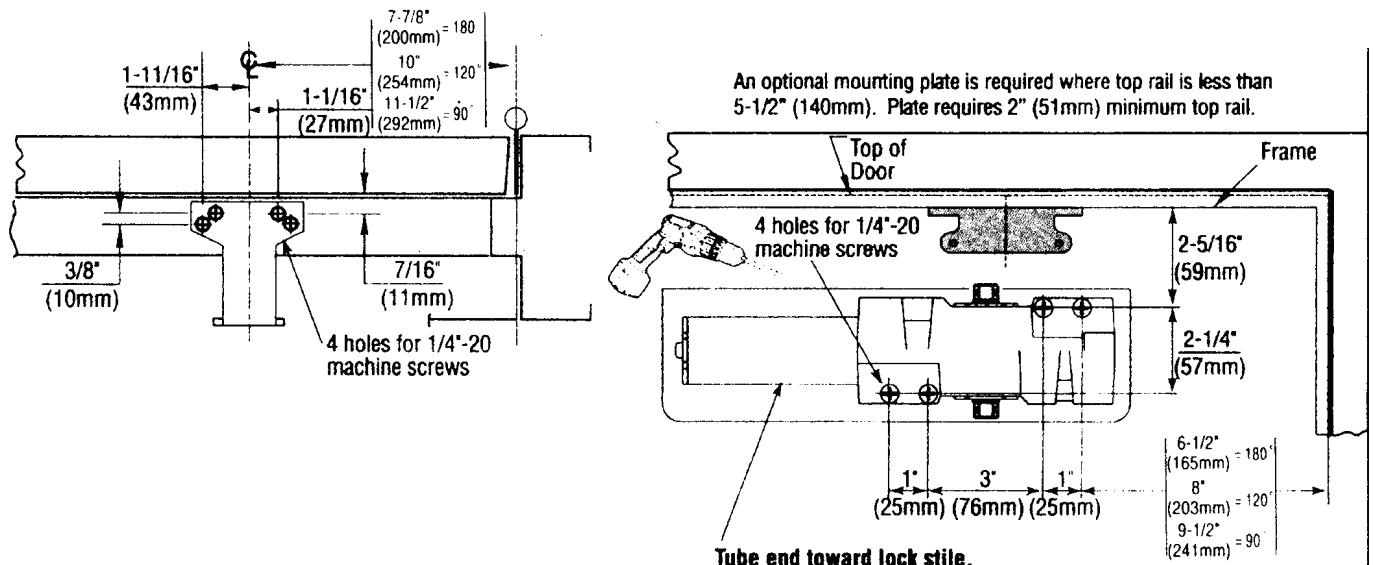

Item No.	Unit	Version
GC4400	inches (mm)	ver. 15507
Description		
GC4400 Heavy Duty Full Feature Door Closer		

Pamex Inc.
 4680 Vinita Court
 Chino, CA 91710
 Tel: (800) 621-6869
 Fax: (800) 838-8307
www.pamexinc.com

REGULAR ARM (PULL SIDE) Mounting

TOP JAMB (PUSH SIDE) Mounting

PARRALLEL ARM (PUSH SIDE) Mounting

Drawing Is Not to Scale