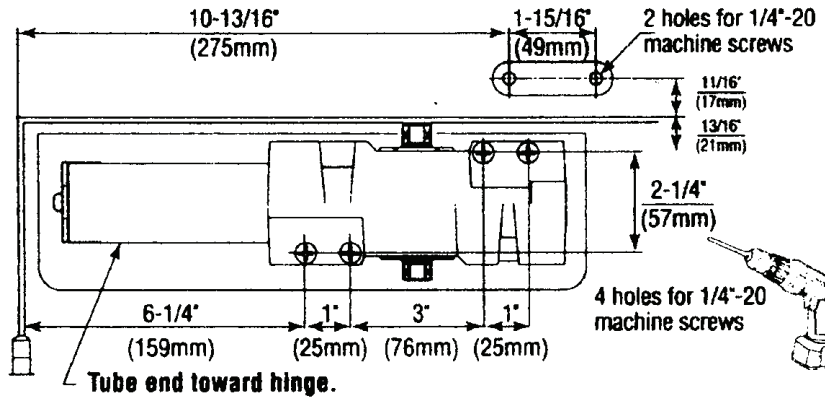

Item No.	Unit	Version
GC4400	inches (mm)	ver. 15507
Description		
GC4400 Heavy Duty Full Feature Door Closer		

Pamex Inc.
 4680 Vinita Court
 Chino, CA 91710
 Tel: (800) 621-6869
 Fax: (800) 838-8307
www.pamexinc.com

REGULAR ARM (PULL SIDE) Mounting

TOP JAMB (PUSH SIDE) Mounting

PARRALLEL ARM (PUSH SIDE) Mounting

Drawing Is Not to Scale