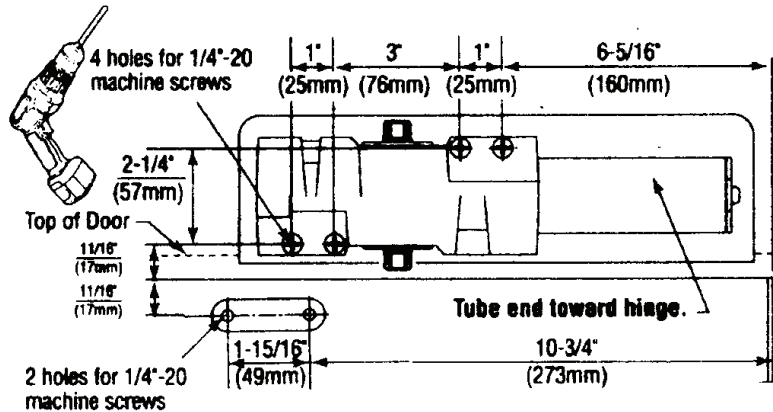

Item No.	Unit	Version
GC4400	inches (mm)	ver. 15507
Description		
GC4400 Heavy Duty Full Feature Door Closer		

Pamex Inc.
 4680 Vinita Court
 Chino, CA 91710
 Tel: (800) 621-6869
 Fax: (800) 838-8307
www.pamexinc.com

REGULAR ARM (PULL SIDE) Mounting

TOP JAMB (PUSH SIDE) Mounting

PARRALLEL ARM (PUSH SIDE) Mounting

Drawing Is Not to Scale