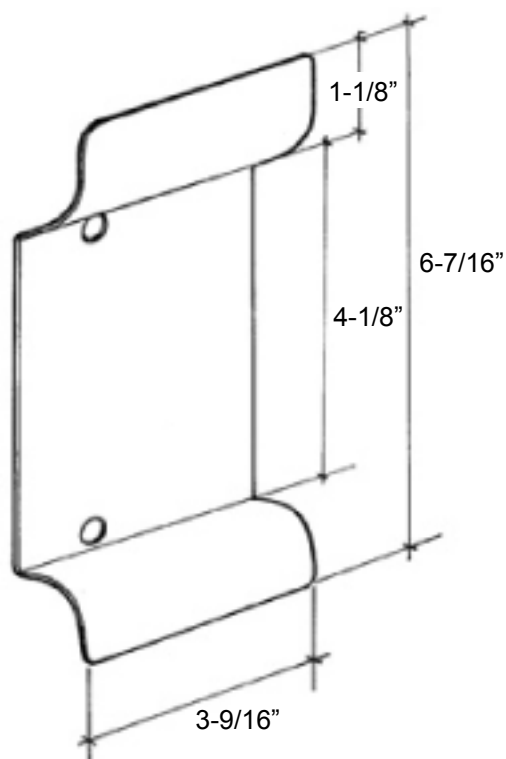

Model #	Function
E8000/DT	Pull Plate Only

Specifications	
Handing	Non Handed
Material	Zinc Die-Cast

E8000

Pull Plate Only

Finish Availability:

AL: Aluminum (Painted)

DB: Dark Bronze (Painted)

PB: Polished Brass (Painted)

UL Listed