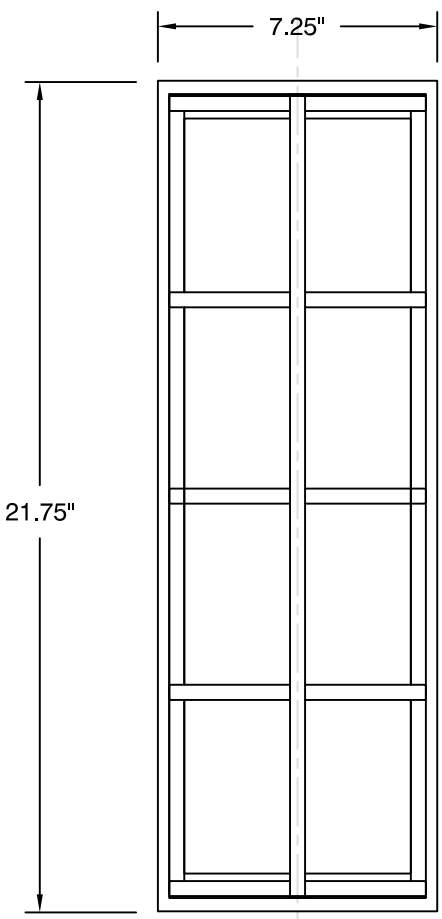

**TOP VIEW**

**SIDE VIEW**

**FRONT VIEW**

**LEDA outdoor**  
 120v **3-713-222**  
 277v **37-713-222**

OXYGEN LIGHTING ©

**LAMPING**  
 o (2x) 10.1w LED Arrays  
 o 3000K, 350mA (ea.)  
 o Initial Lumens: 2920 lm  
 o Delivered Lumens: 733 lm  
 o CRI >80  
 o Color Consistency: 3 Step MacAdams Ellipse

**DIFFUSER**  
 o **2** - Matte White Acrylic

**INPUT VOLTAGE**  
 o 120v OR 277v 50/60Hz

**DIMENSIONS**  
 o 7.25" (w) x 21.75" (h)  
 4.75" (ext.)

**SPECIAL NOTE**  
 o Add caulking around fixture base at the wall to prevent water from entering fixture.