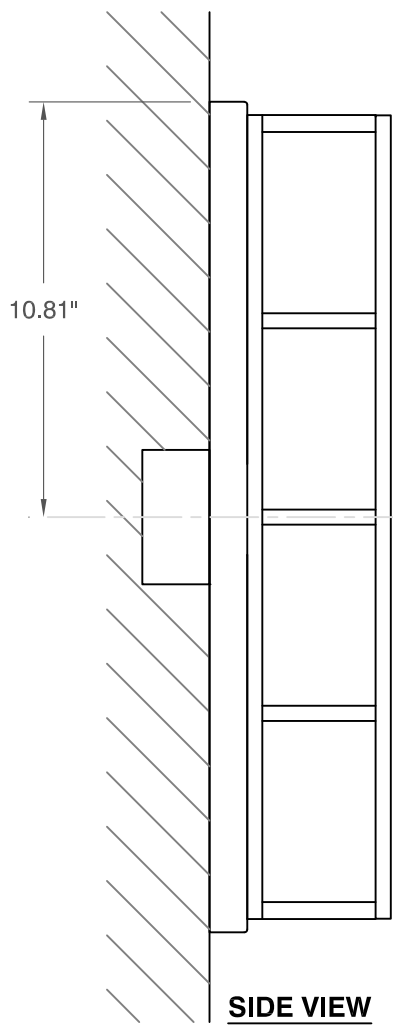

**TOP VIEW**

**SIDE VIEW**

**FRONT VIEW**

**LEDA outdoor**  
 120v **3-713-222**  
 277v **37-713-222**

OXYGEN LIGHTING ©

**LAMPING**  
 o (2x) 10.1w LED Arrays  
 o 3000K, 350mA (ea.)  
 o Initial Lumens: 2920 lm  
 o Delivered Lumens: 733 lm  
 o CRI >80  
 o Color Consistency: 3 Step MacAdams Ellipse

**DIFFUSER**  
 o **2** - Matte White Acrylic

**INPUT VOLTAGE**  
 o 120v OR 277v 50/60Hz

**DIMENSIONS**  
 o 7.25" (w) x 21.75" (h)  
 4.75" (ext.)

**SPECIAL NOTE**  
 o Add caulking around fixture base at the wall to prevent water from entering fixture.