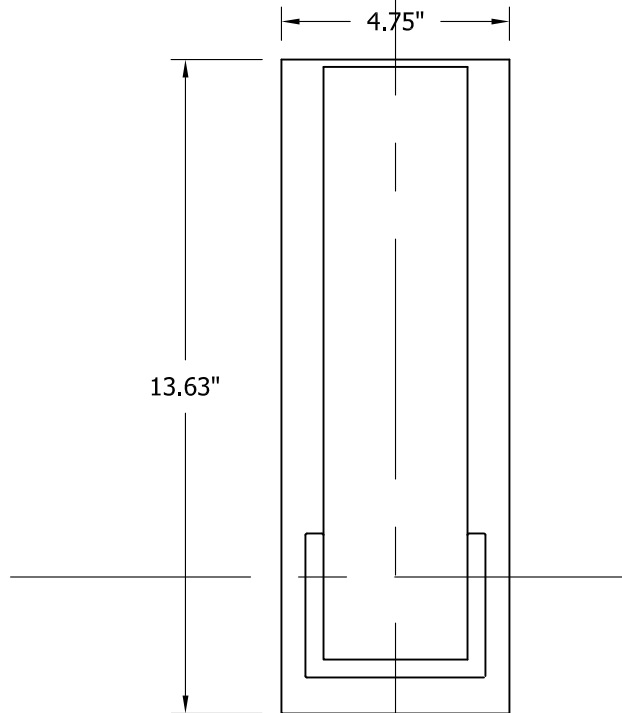

TOP VIEW

SIDE VIEW

FRONT VIEW

ORION sconce
 120v **3-540-40**
 277v **37-540-40**

OXYGEN LIGHTING ©

LAMPING

- o (1x) 12.2w LED Array
- o 3000k, 350mA
- o Initial Lumens: 1752 lm
- o Delivered Lumens: 484 lm
- o CRI > 80
- o Color Consistency: 3 step MacAdam Ellipse

INPUT VOLTAGE

- o 120v OR 277v 50/60Hz

DIMENSIONS

- o 4.75" (w) X 13.63" (h) X 2.80" (ext.)

INSTALLATION

- o 2" x 3" J-Box
- o 4" Octagon J-Box
- o 4" x 4" J-Box
- o ETL Dry/Damp Listed
- o ADA
- o Conforms to UL STD 1598
- o Certified CAN/CSA STD C22.2 No. 250.0