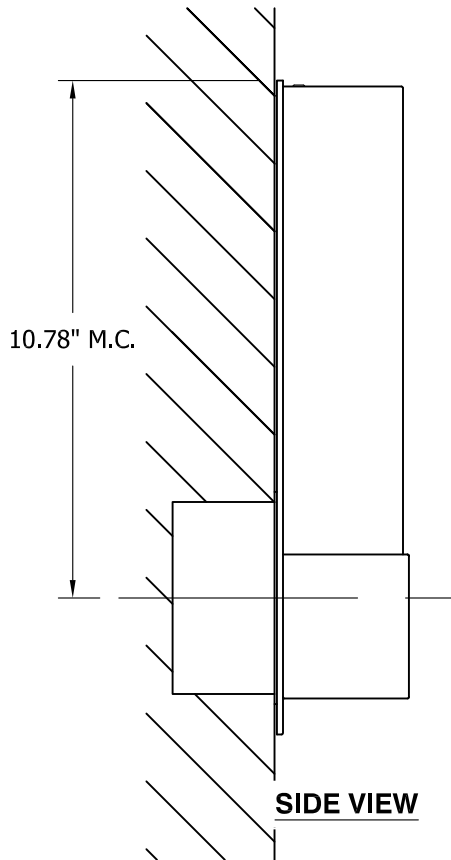

TOP VIEW

SIDE VIEW

FRONT VIEW

ORION sconce
 120v **3-540-40**
 277v **37-540-40**

OXYGEN LIGHTING ©

LAMPING

- o (1x) 12.2w LED Array
- o 3000k, 350mA
- o Initial Lumens: 1752 lm
- o Delivered Lumens: 484 lm
- o CRI > 80
- o Color Consistency: 3 step MacAdam Ellipse

INPUT VOLTAGE

- o 120v OR 277v 50/60Hz

DIMENSIONS

- o 4.75" (w) X 13.63" (h) X 2.80" (ext.)

INSTALLATION

- o 2" x 3" J-Box
- o 4" Octagon J-Box
- o 4" x 4" J-Box
- o ETL Dry/Damp Listed
- o ADA
- o Conforms to UL STD 1598
- o Certified CAN/CSA STD C22.2 No. 250.0