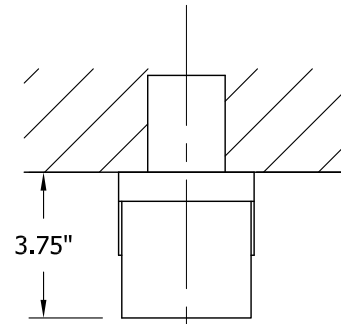

SIDE VIEW

TOP VIEW

FRONT VIEW

CRESCENT sconce
 120v **3-513-14**
 277v **37-513-14**

OXYGEN LIGHTING ©

LAMPING

- o (1x) 10.1w LED array
- o 3000K, 350mA
- o Initial Lumens: 1460 lm
- o Delivered Lumens: TBD
- o CRI > 80
- o Color Consistency: 3 Step MacAdam Ellipse

METAL FINISHES

- o **14** - Polished Chrome
- o **24** - Satin Nickel
- o **25** - Satin Copper

DIMENSIONS

- o 18.69" (h) X 3.50" (w) x 3.75" (ext.)

INSTALLATION

- o 2" x 3" J-Box
- o ETL Dry/Damp Listed
- o ADA
- o Conforms to UL STD 1598
- o Certified CAN/CSA STD C22.2 No. 250.0