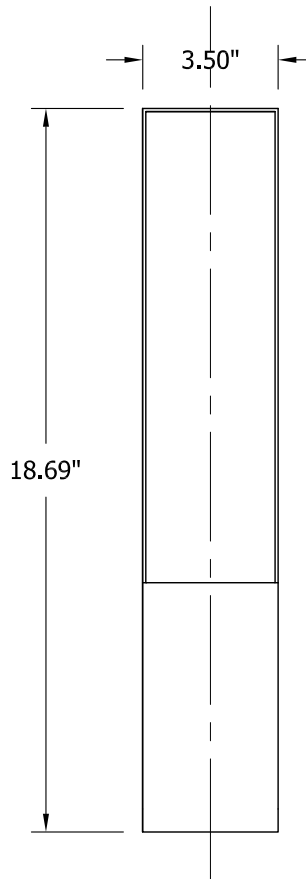

SIDE VIEW

TOP VIEW

FRONT VIEW

CRESCENT sconce
 120v **3-513-14**
 277v **37-513-14**

OXYGEN LIGHTING ©

LAMPING

- o (1x) 10.1w LED array
- o 3000K, 350mA
- o Initial Lumens: 1460 lm
- o Delivered Lumens: TBD
- o CRI > 80
- o Color Consistency: 3 Step MacAdam Ellipse

METAL FINISHES

- o **14** - Polished Chrome
- o **24** - Satin Nickel
- o **25** - Satin Copper

DIMENSIONS

- o 18.69" (h) X 3.50" (w) x 3.75" (ext.)

INSTALLATION

- o 2" x 3" J-Box
- o ETL Dry/Damp Listed
- o ADA
- o Conforms to UL STD 1598
- o Certified CAN/CSA STD C22.2 No. 250.0