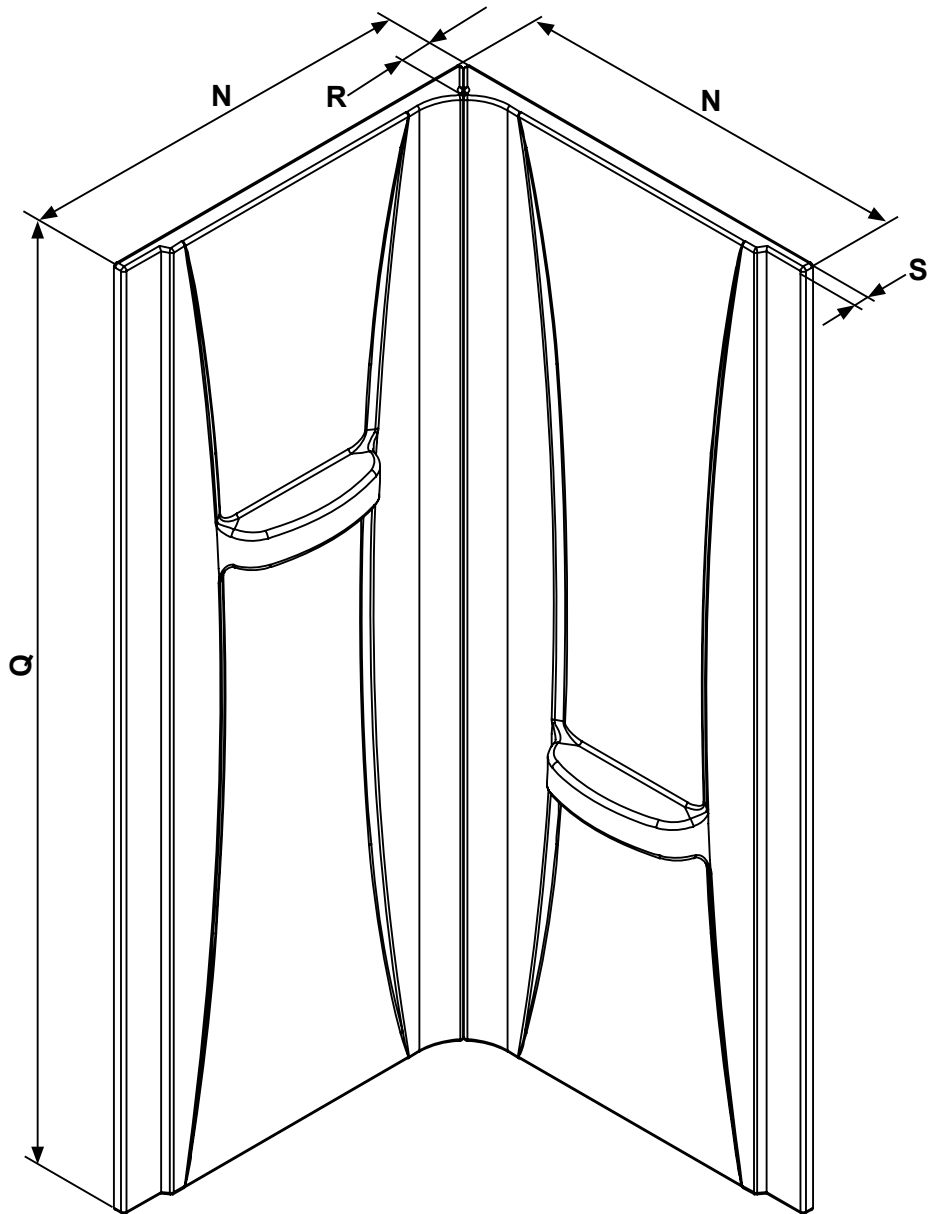

SHOWER BASE DIMENSIONS

	Measurements	32"	34"	36"	38"
A	Edge width	31 7/8" 810mm	33 7/8" 860mm	35 15/16" 913mm	37 13/16" 960mm
B	Shower base height (With flange)	5 1/8" 130mm	5 1/8" 130mm	5 1/8" 130mm	5 1/8" 130mm
C	Threshold height (Without flange)	4 1/8" 105mm	4 1/8" 105mm	4 1/8" 105mm	4 1/8" 105mm
D	Overall shower base width	32 11/16" 830mm	34 15/16" 887mm	40 1/16" 1018mm	44 5/16" 1125mm
E	Drain distance from corner	7 7/16" 189mm	7 1/4" 184mm	12 3/8" 314mm	11 5/8" 296mm
F	Drain opening diameter	3 3/8" 85mm	3 3/8" 85mm	3 3/8" 85mm	3 3/8" 85mm
G	Base edge length (maximum)	36 1/8" 918mm	39 1/4" 996mm	46 7/8" 1187mm	51 7/8" 1318mm
H	Finished surface area	911 in ² 0.588 m ²	1051 in ² 0.678 m ²	1407 in ² 0.908 m ²	1708 in ² 1.102m ²

Measures: INCH (mm)

SHOWER WALL DIMENSIONS (IF PURCHASED AS A KIT)

	Measurements	32"	34"	36"	38"
N	Wall width	30 3/4" 781mm	32 7/8" 835mm	34 13/16" 884mm	36 13/16" 935mm
Q	Wall height	73 3/8" 1863mm	73 3/8" 1863mm	73 3/8" 1863mm	73 3/8" 1863mm
R	Overall wall thickness	2 13/16" 71mm	1863mm	2 13/16" 71mm	2 13/16" 71mm
S	Wall thickness	15/16" 23mm	15/16" 23mm	15/16" 23mm	15/16" 23mm

Measures: INCH (mm)

OVERALL SHOWER DIMENSIONS

	Measurements	32"	34"	36"	38"
O	Shower width (wall track to wall track)	29 13/16" 758mm	31 1/4" 793mm	33 7/16" 850mm	35 7/8" 911mm
U	Shower height	72 13/16" 1850mm	72 13/16" 1850mm	72 13/16" 1850mm	72 13/16" 1850mm
V	Fixed panel width	22 3/4" R23" 578 R584mm	25 1/16" R23" 637 R584mm	30 15/16" R23" 786 R584mm	39 3/16" R24 1/2" 995 R622mm
W	Door panel width	23 15/16" R22 1/16" 608 R560mm	26 3/16" R22 1/16" 665 R560mm	32 1/4" R22 1/16" 819 R560mm	32 5/8" R23 9/16" 829 R598mm
X	Door opening	19 15/16" 506mm	21 13/16" 554mm	25 11/16" 652mm	26 1/8" 664mm
Y	Distance between handle holes	5 11/16" 145mm	5 11/16" 145mm	5 11/16" 145mm	5 11/16" 145mm

OVERALL SHOWER DIMENSION

SHOWER DOOR OPENING DIMENSION

Measures: INCH [mm]