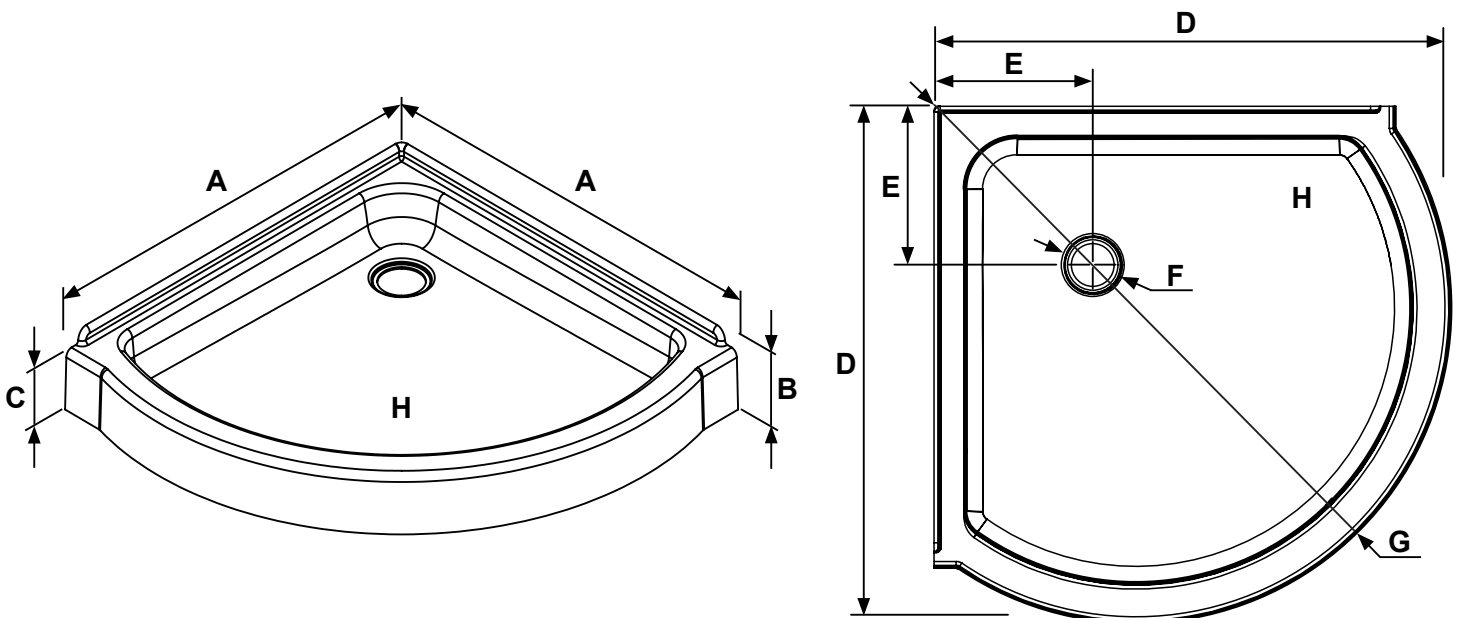

SHOWER BASE DIMENSIONS

	Measurements	32"	34"	36"	38"
A	Edge width	31 7/8" 810mm	33 7/8" 860mm	35 15/16" 913mm	37 13/16" 960mm
B	Shower base height (With flange)	5 1/8" 130mm	5 1/8" 130mm	5 1/8" 130mm	5 1/8" 130mm
C	Threshold height (Without flange)	4 1/8" 105mm	4 1/8" 105mm	4 1/8" 105mm	4 1/8" 105mm
D	Overall shower base width	32 11/16" 830mm	34 15/16" 887mm	40 1/16" 1018mm	44 5/16" 1125mm
E	Drain distance from corner	7 7/16" 189mm	7 1/4" 184mm	12 3/8" 314mm	11 5/8" 296mm
F	Drain opening diameter	3 3/8" 85mm	3 3/8" 85mm	3 3/8" 85mm	3 3/8" 85mm
G	Base edge length (maximum)	36 1/8" 918mm	39 1/4" 996mm	46 7/8" 1187mm	51 7/8" 1318mm
H	Finished surface area	911 in ² 0.588 m ²	1051 in ² 0.678 m ²	1407 in ² 0.908 m ²	1708 in ² 1.102m ²

Measures: INCH (mm)

SHOWER WALL DIMENSIONS (IF PURCHASED AS A KIT)

	Measurements	32"	34"	36"	38"
N	Wall width	30 3/4" 781mm	32 7/8" 835mm	34 13/16" 884mm	36 13/16" 935mm
Q	Wall height	73 3/8" 1863mm	73 3/8" 1863mm	73 3/8" 1863mm	73 3/8" 1863mm
R	Overall wall thickness	2 13/16" 71mm	1863mm	2 13/16" 71mm	2 13/16" 71mm
S	Wall thickness	15/16" 23mm	15/16" 23mm	15/16" 23mm	15/16" 23mm

Measures: INCH (mm)

OVERALL SHOWER DIMENSIONS

	Measurements	32"	34"	36"	38"
O	Shower width (wall track to wall track)	29 13/16" 758mm	31 1/4" 793mm	33 7/16" 850mm	35 7/8" 911mm
U	Shower height	72 13/16" 1850mm	72 13/16" 1850mm	72 13/16" 1850mm	72 13/16" 1850mm
V	Fixed panel width	22 3/4" R23" 578 R584mm	25 1/16" R23" 637 R584mm	30 15/16" R23" 786 R584mm	39 3/16" R24 1/2" 995 R622mm
W	Door panel width	23 15/16" R22 1/16" 608 R560mm	26 3/16" R22 1/16" 665 R560mm	32 1/4" R22 1/16" 819 R560mm	32 5/8" R23 9/16" 829 R598mm
X	Door opening	19 15/16" 506mm	21 13/16" 554mm	25 11/16" 652mm	26 1/8" 664mm
Y	Distance between handle holes	5 11/16" 145mm	5 11/16" 145mm	5 11/16" 145mm	5 11/16" 145mm

OVERALL SHOWER DIMENSION

SHOWER DOOR OPENING DIMENSION

Measures: INCH [mm]