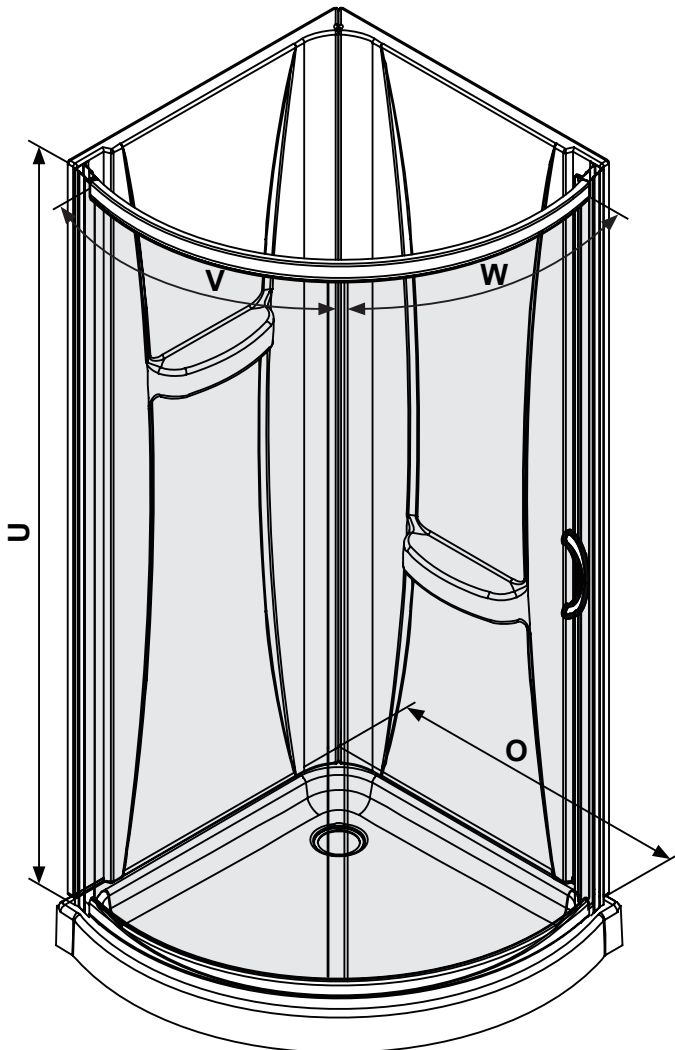

SHOWER BASE DIMENSIONS

	Measurements	32"	34"	36"	38"
A	Edge width	31 7/8" 810mm	33 7/8" 860mm	35 15/16" 913mm	37 13/16" 960mm
B	Shower base height (With flange)	5 1/8" 130mm	5 1/8" 130mm	5 1/8" 130mm	5 1/8" 130mm
C	Threshold height (Without flange)	4 1/8" 105mm	4 1/8" 105mm	4 1/8" 105mm	4 1/8" 105mm
D	Overall shower base width	32 11/16" 830mm	34 15/16" 887mm	40 1/16" 1018mm	44 5/16" 1125mm
E	Drain distance from corner	7 7/16" 189mm	7 1/4" 184mm	12 3/8" 314mm	11 5/8" 296mm
F	Drain opening diameter	3 3/8" 85mm	3 3/8" 85mm	3 3/8" 85mm	3 3/8" 85mm
G	Base edge length (maximum)	36 1/8" 918mm	39 1/4" 996mm	46 7/8" 1187mm	51 7/8" 1318mm
H	Finished surface area	911 in ² 0.588 m ²	1051 in ² 0.678 m ²	1407 in ² 0.908 m ²	1708 in ² 1.102m ²

Measures: INCH (mm)

SHOWER WALL DIMENSIONS (IF PURCHASED AS A KIT)

	Measurements	32"	34"	36"	38"
N	Wall width	30 3/4" 781mm	32 7/8" 835mm	34 13/16" 884mm	36 13/16" 935mm
Q	Wall height	73 3/8" 1863mm	73 3/8" 1863mm	73 3/8" 1863mm	73 3/8" 1863mm
R	Overall wall thickness	2 13/16" 71mm	1863mm	2 13/16" 71mm	2 13/16" 71mm
S	Wall thickness	15/16" 23mm	15/16" 23mm	15/16" 23mm	15/16" 23mm

Measures: INCH (mm)

OVERALL SHOWER DIMENSIONS

	Measurements	32"	34"	36"	38"
O	Shower width (wall track to wall track)	29 13/16" 758mm	31 1/4" 793mm	33 7/16" 850mm	35 7/8" 911mm
U	Shower height	72 13/16" 1850mm	72 13/16" 1850mm	72 13/16" 1850mm	72 13/16" 1850mm
V	Fixed panel width	22 3/4" R23" 578 R584mm	25 1/16" R23" 637 R584mm	30 15/16" R23" 786 R584mm	39 3/16" R24 1/2" 995 R622mm
W	Door panel width	23 15/16" R22 1/16" 608 R560mm	26 3/16" R22 1/16" 665 R560mm	32 1/4" R22 1/16" 819 R560mm	32 5/8" R23 9/16" 829 R598mm
X	Door opening	19 15/16" 506mm	21 13/16" 554mm	25 11/16" 652mm	26 1/8" 664mm
Y	Distance between handle holes	5 11/16" 145mm	5 11/16" 145mm	5 11/16" 145mm	5 11/16" 145mm

OVERALL SHOWER DIMENSION

SHOWER DOOR OPENING DIMENSION

Measures: INCH [mm]