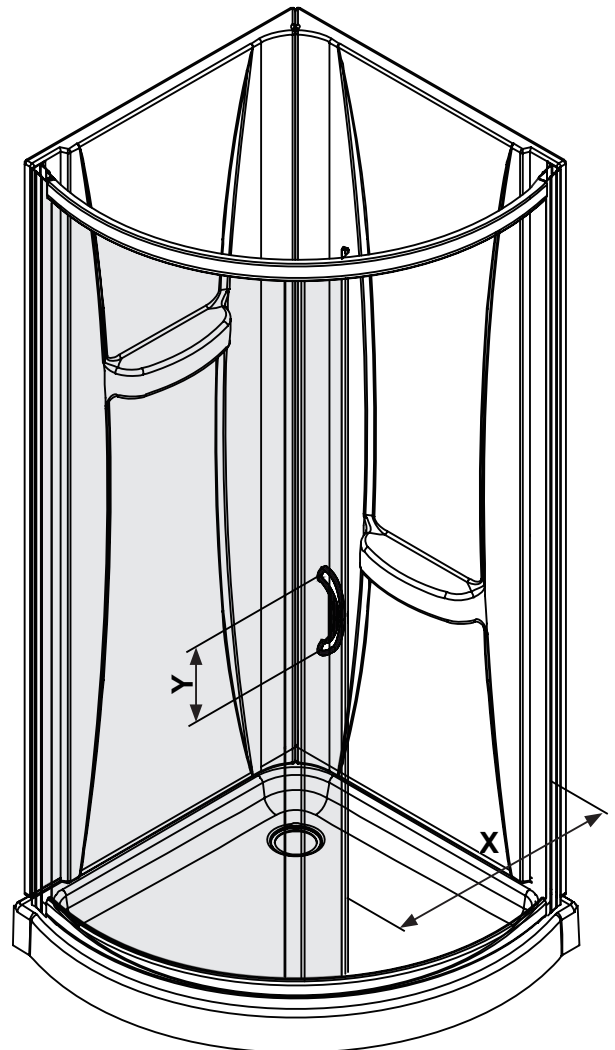

SHOWER BASE DIMENSIONS

	Measurements	32"	34"	36"	38"
A	Edge width	31 7/8" 810mm	33 7/8" 860mm	35 15/16" 913mm	37 13/16" 960mm
B	Shower base height (With flange)	5 1/8" 130mm	5 1/8" 130mm	5 1/8" 130mm	5 1/8" 130mm
C	Threshold height (Without flange)	4 1/8" 105mm	4 1/8" 105mm	4 1/8" 105mm	4 1/8" 105mm
D	Overall shower base width	32 11/16" 830mm	34 15/16" 887mm	40 1/16" 1018mm	44 5/16" 1125mm
E	Drain distance from corner	7 7/16" 189mm	7 1/4" 184mm	12 3/8" 314mm	11 5/8" 296mm
F	Drain opening diameter	3 3/8" 85mm	3 3/8" 85mm	3 3/8" 85mm	3 3/8" 85mm
G	Base edge length (maximum)	36 1/8" 918mm	39 1/4" 996mm	46 7/8" 1187mm	51 7/8" 1318mm
H	Finished surface area	911 in ² 0.588 m ²	1051 in ² 0.678 m ²	1407 in ² 0.908 m ²	1708 in ² 1.102m ²

Measures: INCH (mm)

SHOWER WALL DIMENSIONS (IF PURCHASED AS A KIT)

	Measurements	32"	34"	36"	38"
N	Wall width	30 3/4" 781mm	32 7/8" 835mm	34 13/16" 884mm	36 13/16" 935mm
Q	Wall height	73 3/8" 1863mm	73 3/8" 1863mm	73 3/8" 1863mm	73 3/8" 1863mm
R	Overall wall thickness	2 13/16" 71mm	1863mm	2 13/16" 71mm	2 13/16" 71mm
S	Wall thickness	15/16" 23mm	15/16" 23mm	15/16" 23mm	15/16" 23mm

Measures: INCH (mm)

OVERALL SHOWER DIMENSIONS

	Measurements	32"	34"	36"	38"
O	Shower width (wall track to wall track)	29 13/16" 758mm	31 1/4" 793mm	33 7/16" 850mm	35 7/8" 911mm
U	Shower height	72 13/16" 1850mm	72 13/16" 1850mm	72 13/16" 1850mm	72 13/16" 1850mm
V	Fixed panel width	22 3/4" R23" 578 R584mm	25 1/16" R23" 637 R584mm	30 15/16" R23" 786 R584mm	39 3/16" R24 1/2" 995 R622mm
W	Door panel width	23 15/16" R22 1/16" 608 R560mm	26 3/16" R22 1/16" 665 R560mm	32 1/4" R22 1/16" 819 R560mm	32 5/8" R23 9/16" 829 R598mm
X	Door opening	19 15/16" 506mm	21 13/16" 554mm	25 11/16" 652mm	26 1/8" 664mm
Y	Distance between handle holes	5 11/16" 145mm	5 11/16" 145mm	5 11/16" 145mm	5 11/16" 145mm

OVERALL SHOWER DIMENSION

SHOWER DOOR OPENING DIMENSION

Measures: INCH [mm]