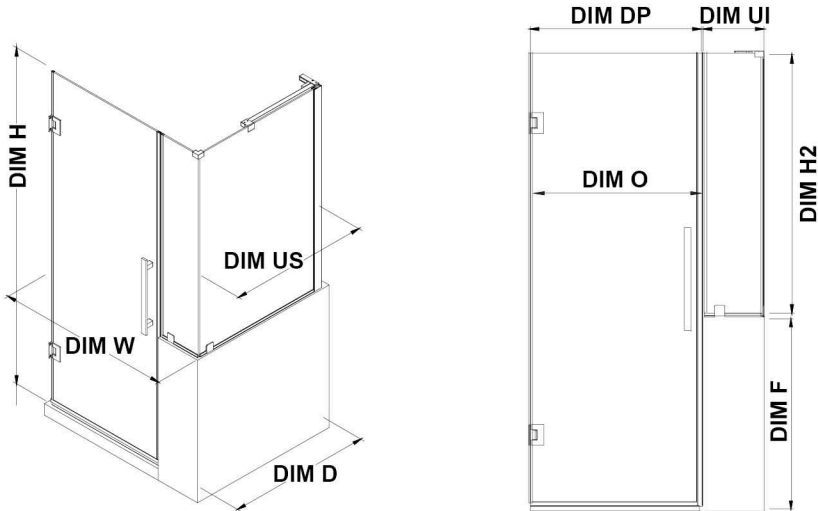

TP02B5100

OVE DECORS ENDLESS TAMPA-PRO

65 7/8 IN. W X 72 IN. H BUTTRESS CORNER FRAMELESS HINGE
SHOWER DOOR IN CHROME

CONFIGURATION DIMENSIONS

DIM W* Min. 65 7/8 in	DIM US 36 in	DIM O 29 3/16 in
Max. 65 7/8 in	DIM DP 29 in	DIM F 38 in
DIM D* 37 1/8 in	DIM UI 36 in	
DIM H 72 in	DIM H2 34 in	

Please note: *Measurements for glass panel only, excludes shower base. OVE Decors reserves the right to update or modify the picture without prior notice for the purpose of product improvement, updated dimensions, and customer satisfaction.