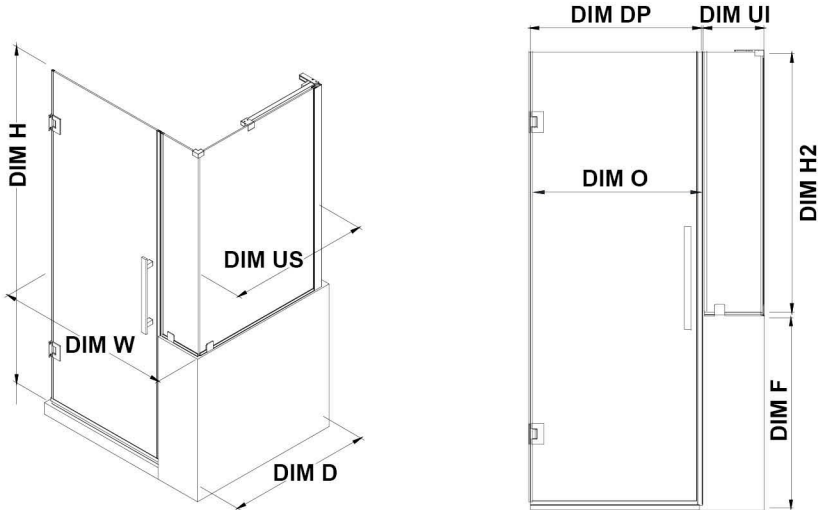

TP02B4100

OVE DECORS ENDLESS TAMPA-PRO

65 7/8 IN. W X 72 IN. H BUTTRESS CORNER FRAMELESS HINGE
SHOWER DOOR IN CHROME

CONFIGURATION DIMENSIONS

DIM W* Min. 65 7/8 in	DIM US 30 in	DIM O 29 3/16 in
Max. 65 7/8 in	DIM DP 29 in	DIM F 38 in
DIM D* 31 1/8 in	DIM UI 36 in	
DIM H 72 in	DIM H2 34 in	

Please note: *Measurements for glass panel only, excludes shower base. OVE Decors reserves the right to update or modify the picture without prior notice for the purpose of product improvement, updated dimensions, and customer satisfaction.