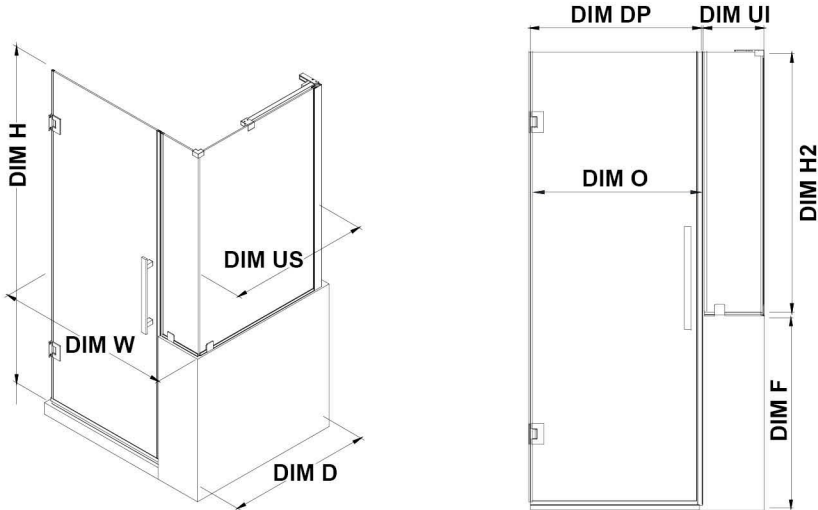

# OVE DECORS ENDLESS TAMPA-PRO

59 7/8 IN. W X 72 IN. H BUTTRESS CORNER FRAMELESS HINGE  
SHOWER DOOR IN CHROME WITH SHELVES

## CONFIGURATION DIMENSIONS

<b>DIM W*</b> Min. 59 7/8 in	<b>DIM US</b> 36 in	<b>DIM O</b> 29 3/16 in
Max. 59 7/8 in	<b>DIM DP</b> 29 in	<b>DIM F</b> 38 in
<b>DIM D*</b> 37 1/8 in	<b>DIM UI</b> 30 in	
<b>DIM H</b> 72 in	<b>DIM H2</b> 34 in	

Please note: \*Measurements for glass panel only, excludes shower base. OVE Decors reserves the right to update or modify the picture without prior notice for the purpose of product improvement, updated dimensions, and customer satisfaction.