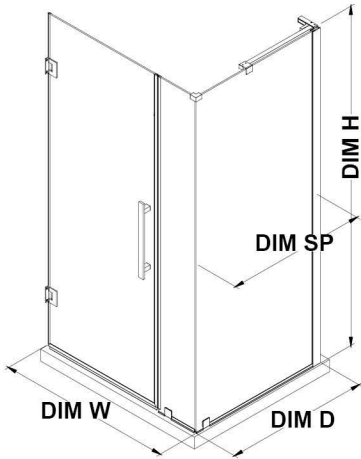

TP0282101

OVE DECORS ENDLESS TAMPA-PRO

63 1/8 IN. W X 72 IN. H CORNER FRAMELESS HINGE SHOWER DOOR IN CHROME WITH SHELVES

CONFIGURATION DIMENSIONS

DIM W* Min. 63 1/8 in	DIM SP 31 in	DIM O 29 3/16 in
Max. 63 1/8 in	DIM DP 29 in	
DIM D* 32 13/16 in	DIM IP 33 in	
DIM H 72 in	DIM H2 72 in	

Please note: *Measurements for glass panel only, excludes shower base. OVE Decors reserves the right to update or modify the picture without prior notice for the purpose of product improvement, updated dimensions, and customer satisfaction.