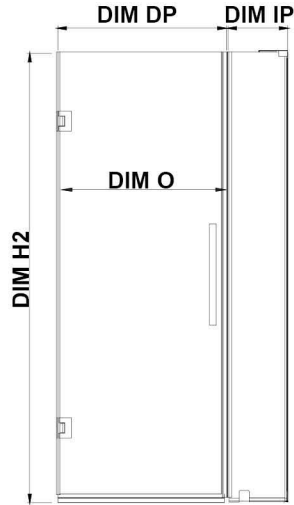

TP0282101

OVE DECORS ENDLESS TAMPA-PRO

63 1/8 IN. W X 72 IN. H CORNER FRAMELESS HINGE SHOWER DOOR IN CHROME WITH SHELVES

CONFIGURATION DIMENSIONS

DIM W* Min. 63 1/8 in	DIM SP 31 in	DIM O 29 3/16 in
Max. 63 1/8 in	DIM DP 29 in	
DIM D* 32 13/16 in	DIM IP 33 in	
DIM H 72 in	DIM H2 72 in	

Please note: *Measurements for glass panel only, excludes shower base. OVE Decors reserves the right to update or modify the picture without prior notice for the purpose of product improvement, updated dimensions, and customer satisfaction.