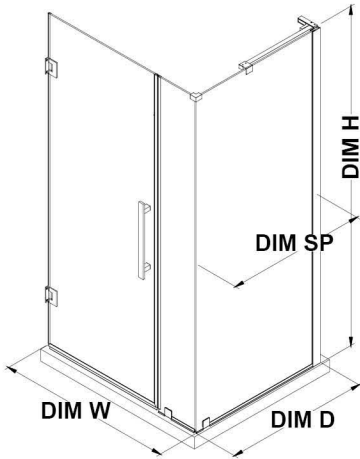

TP0281101

OVE DECORS ENDLESS TAMPA-PRO

63 1/8 IN. W X 72 IN. H CORNER FRAMELESS HINGE SHOWER DOOR IN CHROME WITH SHELVES

CONFIGURATION DIMENSIONS

DIM W* Min. 63 1/8 in

Max. 63 1/8 in

DIM D* 30 13/16 in

DIM H 72 in

DIM SP 29 in

DIM DP 29 in

DIM IP 33 in

DIM H2 72 in

DIM O 29 3/16 in

Please note: *Measurements for glass panel only, excludes shower base. OVE Decors reserves the right to update or modify the picture without prior notice for the purpose of product improvement, updated dimensions, and customer satisfaction.