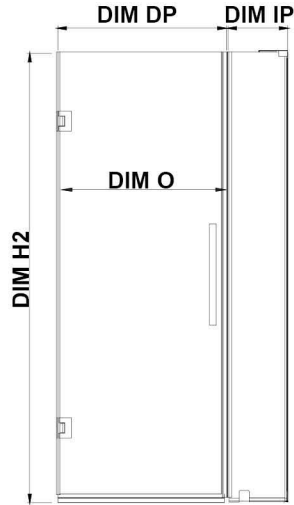

TP0281101

OVE DECORS ENDLESS TAMPA-PRO

63 1/8 IN. W X 72 IN. H CORNER FRAMELESS HINGE SHOWER DOOR IN CHROME WITH SHELVES

CONFIGURATION DIMENSIONS

DIM W* Min. 63 1/8 in

Max. 63 1/8 in

DIM D* 30 13/16 in

DIM H 72 in

DIM SP 29 in

DIM DP 29 in

DIM IP 33 in

DIM H2 72 in

DIM O 29 3/16 in

Please note: *Measurements for glass panel only, excludes shower base. OVE Decors reserves the right to update or modify the picture without prior notice for the purpose of product improvement, updated dimensions, and customer satisfaction.