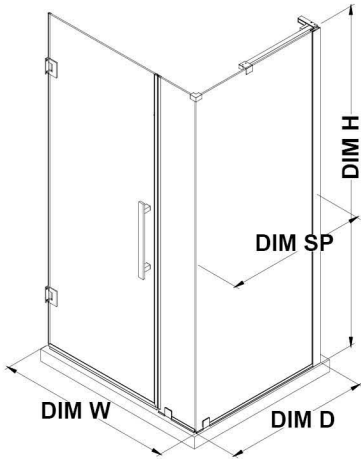

# OVE DECORS ENDLESS TAMPA-PRO

59 1/8 IN. W X 72 IN. H CORNER FRAMELESS HINGE SHOWER DOOR IN CHROME WITH SHELVES

## CONFIGURATION DIMENSIONS

<b>DIM W*</b> Min. 59 1/8 in	<b>DIM SP</b> 31 in	<b>DIM O</b> 29 3/16 in
Max. 59 1/8 in	<b>DIM DP</b> 29 in	
<b>DIM D*</b> 32 13/16 in	<b>DIM IP</b> 29 in	
<b>DIM H</b> 72 in	<b>DIM H2</b> 72 in	