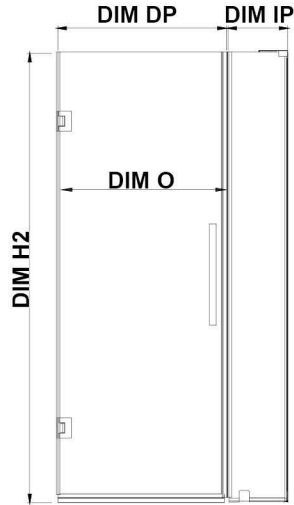

# OVE DECORS ENDLESS TAMPA-PRO

59 1/8 IN. W X 72 IN. H CORNER FRAMELESS HINGE SHOWER DOOR IN CHROME WITH SHELVES

## CONFIGURATION DIMENSIONS

<b>DIM W*</b> Min. 59 1/8 in	<b>DIM SP</b> 31 in	<b>DIM O</b> 29 3/16 in
Max. 59 1/8 in	<b>DIM DP</b> 29 in	
<b>DIM D*</b> 32 13/16 in	<b>DIM IP</b> 29 in	
<b>DIM H</b> 72 in	<b>DIM H2</b> 72 in	

Please note: \*Measurements for glass panel only, excludes shower base. OVE Decors reserves the right to update or modify the picture without prior notice for the purpose of product improvement, updated dimensions, and customer satisfaction.