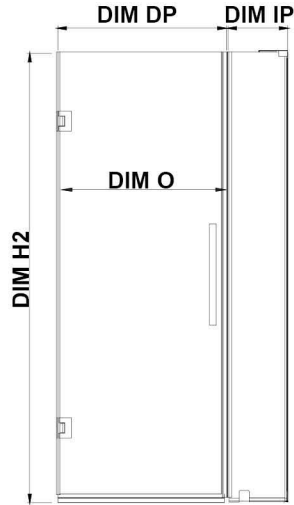

TP02231D0

OVE DECORS ENDLESS TAMPA-PRO

40 IN. W X 74 3/4 IN. H CORNER FRAMELESS HINGE SHOWER DOOR IN CHROME WITH BASE

CONFIGURATION DIMENSIONS

DIM W* Min. 37 13/16 in **DIM SP** 33 in

Max. 37 13/16 in **DIM DP** 29 in

DIM D* 36 in

DIM IP 8 in

DIM H 74 3/4 in

DIM H2 72 in

DIM O 29 3/16 in

Shower Base DIM

40x36x2 3/4 in.

Reversible Door

Please note: *Measurements for glass panel only, excludes shower base. OVE Decors reserves the right to update or modify the picture without prior notice for the purpose of product improvement, updated dimensions, and customer satisfaction.