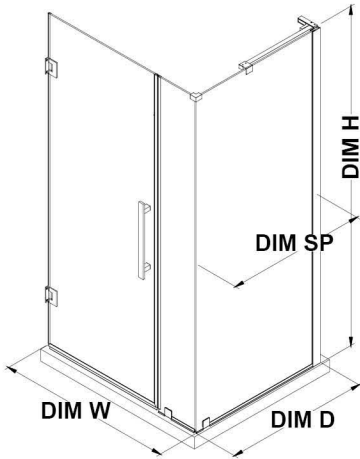

TP02231D0

OVE DECORS ENDLESS TAMPA-PRO

40 IN. W X 74 3/4 IN. H CORNER FRAMELESS HINGE SHOWER DOOR IN CHROME WITH BASE

CONFIGURATION DIMENSIONS

DIM W* Min. 37 13/16 in **DIM SP** 33 in

Max. 37 13/16 in **DIM DP** 29 in

DIM D* 36 in

DIM IP 8 in

DIM H 74 3/4 in

DIM H2 72 in

DIM O 29 3/16 in

Shower Base DIM

40x36x2 3/4 in.

Reversible Door

Please note: *Measurements for glass panel only, excludes shower base. OVE Decors reserves the right to update or modify the picture without prior notice for the purpose of product improvement, updated dimensions, and customer satisfaction.