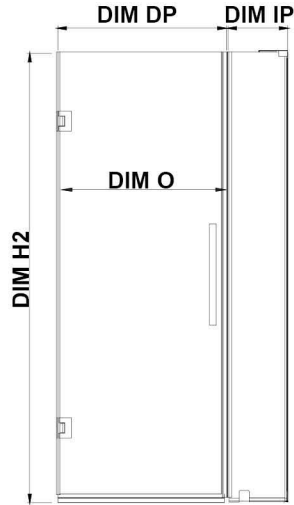

TP0221110

OVE DECORS ENDLESS TAMPA-PRO

40 IN. W X 74 3/4 IN. H CORNER FRAMELESS HINGE SHOWER DOOR IN CHROME WITH BASE

CONFIGURATION DIMENSIONS

DIM W* Min. 37 13/16 in **DIM SP** 29 in

Max. 37 13/16 in **DIM DP** 29 in

DIM D* 32 in **DIM IP** 8 in

DIM H 74 3/4 in **DIM H2** 72 in

DIM O 29 3/16 in

Shower Base DIM

40x32x2 3/4 in.

Reversible Door

Please note: *Measurements for glass panel only, excludes shower base. OVE Decors reserves the right to update or modify the picture without prior notice for the purpose of product improvement, updated dimensions, and customer satisfaction.