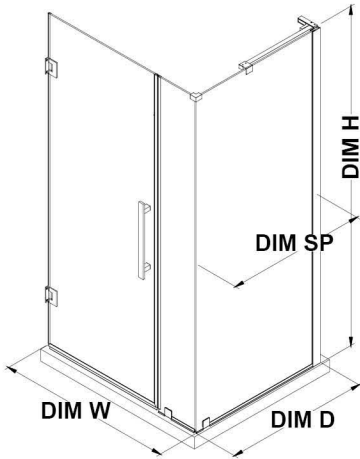

TP0221110

OVE DECORS ENDLESS TAMPA-PRO

40 IN. W X 74 3/4 IN. H CORNER FRAMELESS HINGE SHOWER DOOR IN CHROME WITH BASE

CONFIGURATION DIMENSIONS

DIM W* Min. 37 13/16 in **DIM SP** 29 in

Max. 37 13/16 in **DIM DP** 29 in

DIM D* 32 in **DIM IP** 8 in

DIM H 74 3/4 in **DIM H2** 72 in

DIM O 29 3/16 in

Shower Base DIM

40x32x2 3/4 in.

Reversible Door

Please note: *Measurements for glass panel only, excludes shower base. OVE Decors reserves the right to update or modify the picture without prior notice for the purpose of product improvement, updated dimensions, and customer satisfaction.