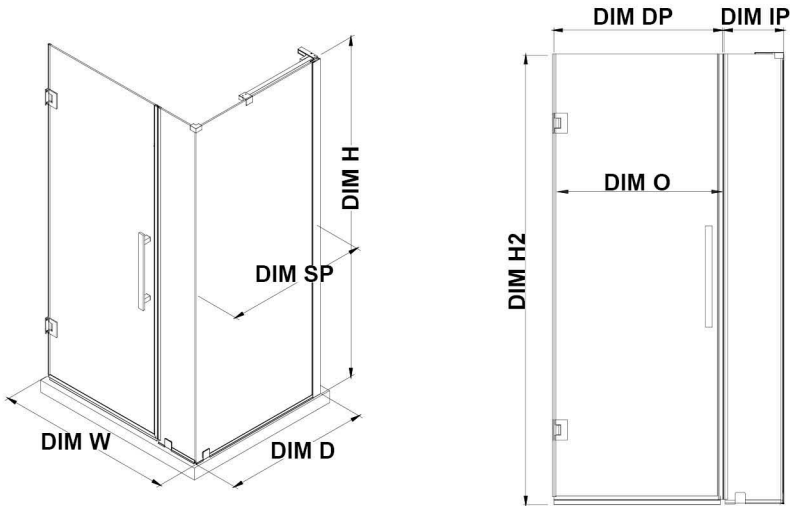

# OVE DECORS ENDLESS TAMPA-PRO

38 IN. W X 74 3/4 IN. H CORNER FRAMELESS HINGE SHOWER DOOR IN CHROME WITH BASE

## CONFIGURATION DIMENSIONS

**DIM W\*** Min. 35 13/16 in    **DIM SP** 33 in

Max. 35 13/16 in    **DIM DP** 29 in

**DIM D\*** 36 in    **DIM IP** 6 in

**DIM H** 74 3/4 in    **DIM H2** 72 in

**DIM O** 29 3/16 in

**Shower Base DIM**

38x36x2 3/4 in.

Reversible Door

Please note: \*Measurements for glass panel only, excludes shower base. OVE Decors reserves the right to update or modify the picture without prior notice for the purpose of product improvement, updated dimensions, and customer satisfaction.