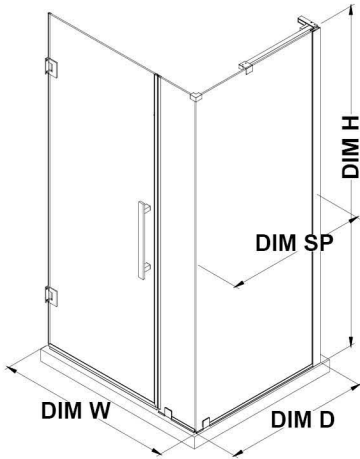

TP0212100

OVE DECORS ENDLESS TAMPA-PRO

35 13/16 IN. W X 72 IN. H CORNER FRAMELESS HINGE SHOWER DOOR
IN CHROME

CONFIGURATION DIMENSIONS

DIM W* Min. 35 13/16 in **DIM SP** 31 in

Max. 35 13/16 in **DIM DP** 29 in

DIM D* 32 13/16 in **DIM IP** 6 in

DIM H 72 in **DIM H2** 72 in

DIM O 29 3/16 in

Please note: *Measurements for glass panel only, excludes shower base. OVE Decors reserves the right to update or modify the picture without prior notice for the purpose of product improvement, updated dimensions, and customer satisfaction.