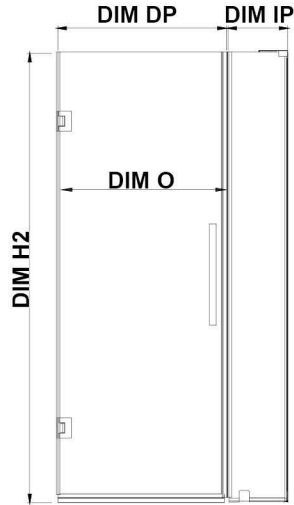

TP0212100

OVE DECORS ENDLESS TAMPA-PRO

35 13/16 IN. W X 72 IN. H CORNER FRAMELESS HINGE SHOWER DOOR
IN CHROME

CONFIGURATION DIMENSIONS

DIM W* Min. 35 13/16 in **DIM SP** 31 in

Max. 35 13/16 in **DIM DP** 29 in

DIM D* 32 13/16 in **DIM IP** 6 in

DIM H 72 in **DIM H2** 72 in

DIM O 29 3/16 in

Please note: *Measurements for glass panel only, excludes shower base. OVE Decors reserves the right to update or modify the picture without prior notice for the purpose of product improvement, updated dimensions, and customer satisfaction.