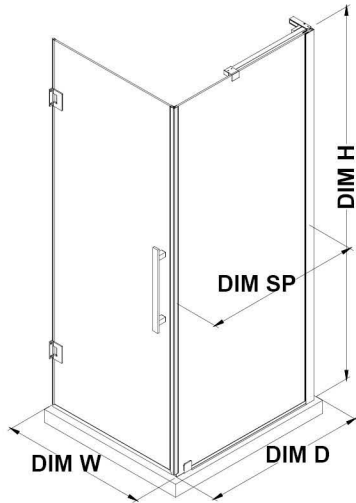

TP02011E0

OVE DECORS ENDLESS TAMPA-PRO

32 IN. W X 74 3/4 IN. H CORNER FRAMELESS HINGE SHOWER DOOR IN CHROME WITH BASE

CONFIGURATION DIMENSIONS

DIM W* Min. 29 7/8 in
Max. 29 7/8 in

DIM D* 32 in

DIM H 74 3/4 in

DIM SP 29 in

DIM DP 29 in

DIM H2 72 in

DIM O 29 in

Shower Base DIM

32x32x2 3/4 in.

Please note: *Measurements for glass panel only, excludes shower base. OVE Decors reserves the right to update or modify the picture without prior notice for the purpose of product improvement, updated dimensions, and customer satisfaction.