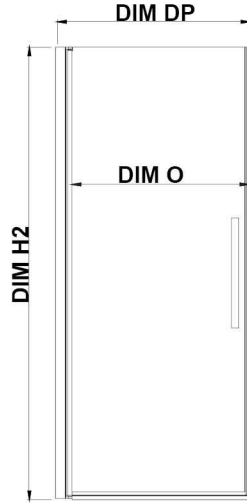

TP02011E0

OVE DECORS ENDLESS TAMPA-PRO

32 IN. W X 74 3/4 IN. H CORNER FRAMELESS HINGE SHOWER DOOR IN CHROME WITH BASE

CONFIGURATION DIMENSIONS

DIM W* Min. 29 7/8 in
Max. 29 7/8 in

DIM D* 32 in

DIM H 74 3/4 in

DIM SP 29 in

DIM DP 29 in

DIM H2 72 in

DIM O 29 in

Shower Base DIM

32x32x2 3/4 in.

Please note: *Measurements for glass panel only, excludes shower base. OVE Decors reserves the right to update or modify the picture without prior notice for the purpose of product improvement, updated dimensions, and customer satisfaction.