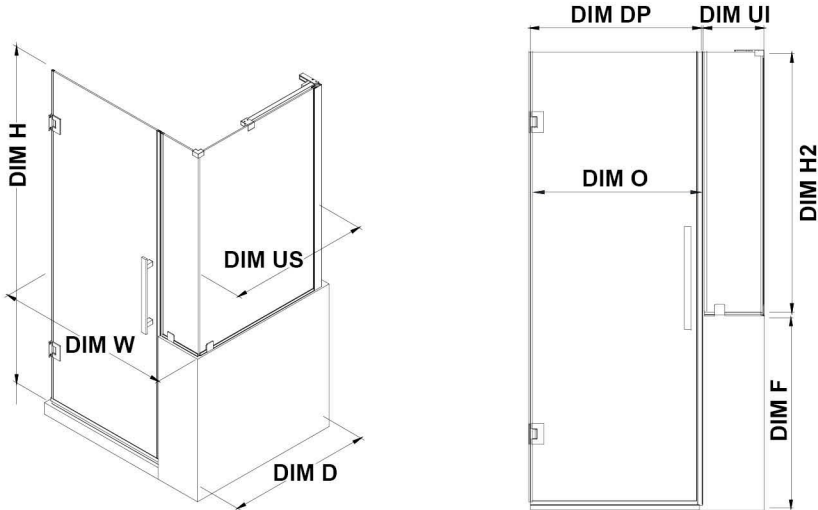

TP01B5100

OVE DECORS ENDLESS TAMPA-PRO

59 13/16 IN. W X 72 IN. H BUTTRESS CORNER FRAMELESS HINGE
SHOWER DOOR IN CHROME

CONFIGURATION DIMENSIONS

DIM W* Min. 59 13/16 in **DIM US** 36 in

Max. 59 13/16 in **DIM DP** 23 in

DIM D* 37 1/8 in **DIM UI** 36 in

DIM H 72 in **DIM H2** 34 in

DIM O 23 3/16 in

DIM F 38 in

Please note: *Measurements for glass panel only, excludes shower base. OVE Decors reserves the right to update or modify the picture without prior notice for the purpose of product improvement, updated dimensions, and customer satisfaction.