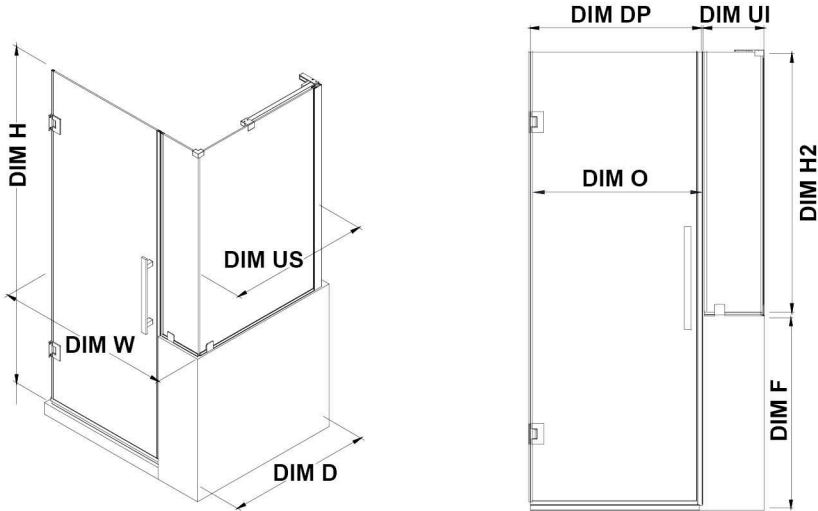

TP01A5101

OVE DECORS ENDLESS TAMPA-PRO

53 7/8 IN. W X 72 IN. H BUTTRESS CORNER FRAMELESS HINGE
SHOWER DOOR IN CHROME WITH SHELVES

CONFIGURATION DIMENSIONS

DIM W* Min. 53 7/8 in	DIM US 36 in	DIM O 23 3/16 in
Max. 53 7/8 in	DIM DP 23 in	DIM F 38 in
DIM D* 37 1/8 in	DIM UI 30 in	
DIM H 72 in	DIM H2 34 in	

Please note: *Measurements for glass panel only, excludes shower base. OVE Decors reserves the right to update or modify the picture without prior notice for the purpose of product improvement, updated dimensions, and customer satisfaction.