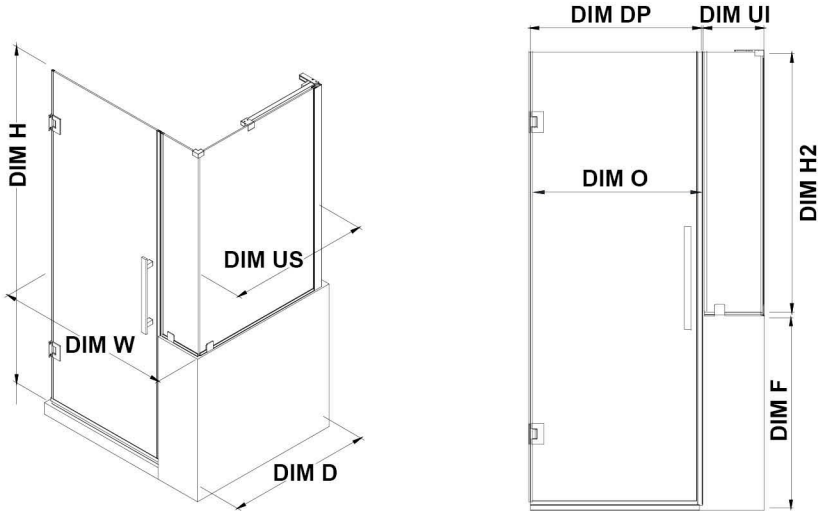

# OVE DECORS ENDLESS TAMPA-PRO

53 7/8 IN. W X 72 IN. H BUTTRESS CORNER FRAMELESS HINGE  
SHOWER DOOR IN CHROME

## CONFIGURATION DIMENSIONS

<b>DIM W*</b> Min. 53 7/8 in	<b>DIM US</b> 30 in	<b>DIM O</b> 23 3/16 in
Max. 53 7/8 in	<b>DIM DP</b> 23 in	<b>DIM F</b> 38 in
<b>DIM D*</b> 31 1/8 in	<b>DIM UI</b> 30 in	
<b>DIM H</b> 72 in	<b>DIM H2</b> 34 in	

Please note: \*Measurements for glass panel only, excludes shower base. OVE Decors reserves the right to update or modify the picture without prior notice for the purpose of product improvement, updated dimensions, and customer satisfaction.