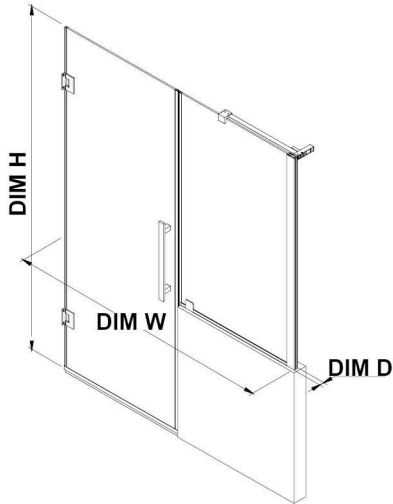

TP01A0101

OVE DECORS ENDLESS TAMPA-PRO

53 15/16 TO 55 1/8 IN. W X 72 IN. H BUTTRESS ALCOVE FRAMELESS
HINGE SHOWER DOOR IN CHROME WITH SHELVES

CONFIGURATION DIMENSIONS

DIM W* Min. 53 15/16 in	DIM DP 23 in	DIM F 38 in
Max. 55 1/8 in	DIM UI 30 in	
DIM D* 2 in	DIM H2 34 in	
DIM H 72 in	DIM O 23 3/16 in	

Please note: *Measurements for glass panel only, excludes shower base. OVE Decors reserves the right to update or modify the picture without prior notice for the purpose of product improvement, updated dimensions, and customer satisfaction.