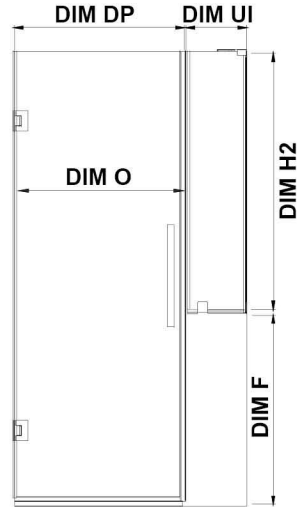

TP01A0101

OVE DECORS ENDLESS TAMPA-PRO

53 15/16 TO 55 1/8 IN. W X 72 IN. H BUTTRESS ALCOVE FRAMELESS
HINGE SHOWER DOOR IN CHROME WITH SHELVES

CONFIGURATION DIMENSIONS

DIM W* Min. 53 15/16 in	DIM DP 23 in	DIM F 38 in
Max. 55 1/8 in	DIM UI 30 in	
DIM D* 2 in	DIM H2 34 in	
DIM H 72 in	DIM O 23 3/16 in	

Please note: *Measurements for glass panel only, excludes shower base. OVE Decors reserves the right to update or modify the picture without prior notice for the purpose of product improvement, updated dimensions, and customer satisfaction.