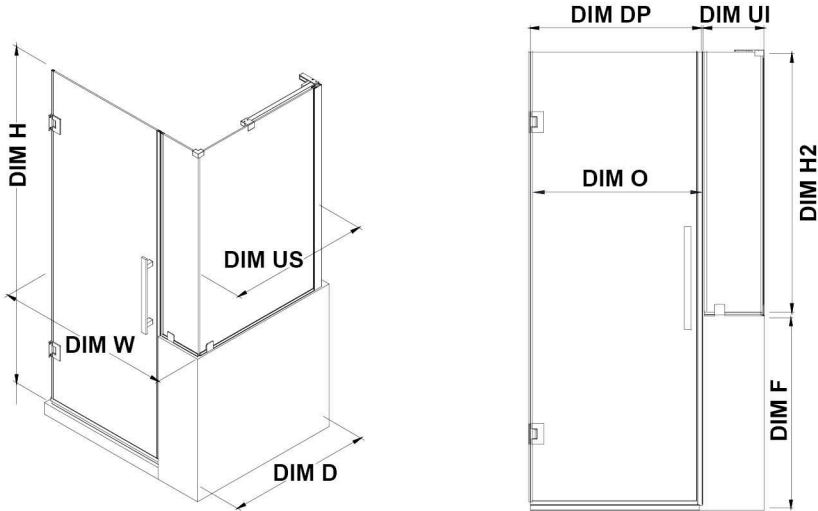

TP0194100

OVE DECORS ENDLESS TAMPA-PRO

47 7/8 IN. W X 72 IN. H BUTTRESS CORNER FRAMELESS HINGE
SHOWER DOOR IN CHROME

CONFIGURATION DIMENSIONS

DIM W* Min. 47 7/8 in	DIM US 30 in	DIM O 23 3/16 in
Max. 47 7/8 in	DIM DP 23 in	DIM F 38 in
DIM D* 31 1/8 in	DIM UI 24 in	
DIM H 72 in	DIM H2 34 in	

Please note: *Measurements for glass panel only, excludes shower base. OVE Decors reserves the right to update or modify the picture without prior notice for the purpose of product improvement, updated dimensions, and customer satisfaction.