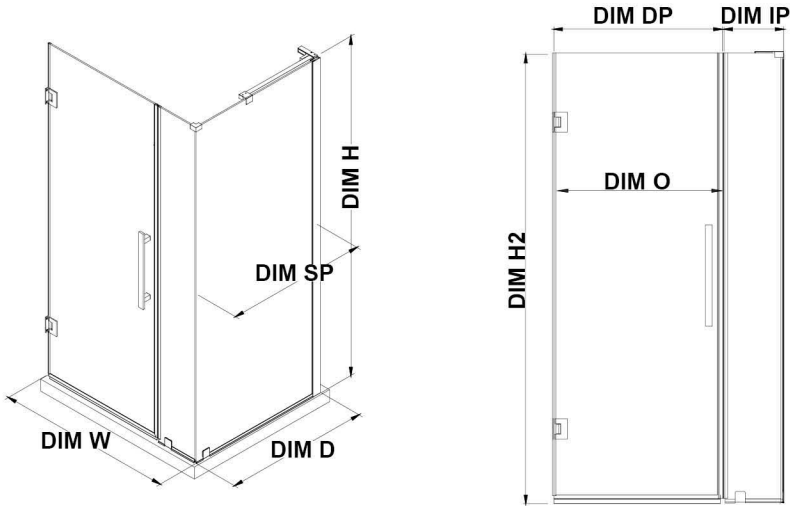

TP01531D1

OVE DECORS ENDLESS TAMPA-PRO

40 IN. W X 74 3/4 IN. H CORNER FRAMELESS HINGE SHOWER DOOR IN CHROME WITH BASE AND SHELVES

CONFIGURATION DIMENSIONS

DIM W* Min. 37 13/16 in **DIM SP** 33 in

Max. 37 13/16 in **DIM DP** 23 in

DIM D* 36 in **DIM IP** 14 in

DIM H 74 3/4 in **DIM H2** 72 in

DIM O 23 3/16 in

Shower Base DIM

40x36x2 3/4 in.

Reversible Door

Please note: *Measurements for glass panel only, excludes shower base. OVE Decors reserves the right to update or modify the picture without prior notice for the purpose of product improvement, updated dimensions, and customer satisfaction.