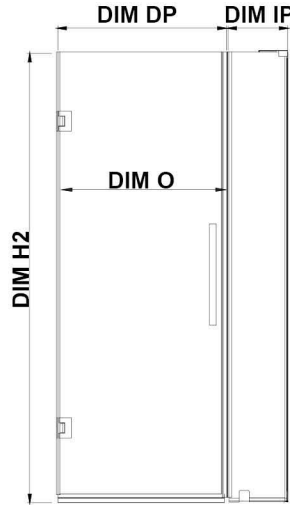

TP0152101

OVE DECORS ENDLESS TAMPA-PRO

37 13/16 IN. W X 72 IN. H CORNER FRAMELESS HINGE SHOWER DOOR
IN CHROME WITH SHELVES

CONFIGURATION DIMENSIONS

DIM W* Min. 37 13/16 in **DIM SP** 31 in

Max. 37 13/16 in **DIM DP** 23 in

DIM D* 32 13/16 in **DIM IP** 14 in

DIM H 72 in **DIM H2** 72 in

DIM O 23 3/16 in

Please note: *Measurements for glass panel only, excludes shower base. OVE Decors reserves the right to update or modify the picture without prior notice for the purpose of product improvement, updated dimensions, and customer satisfaction.