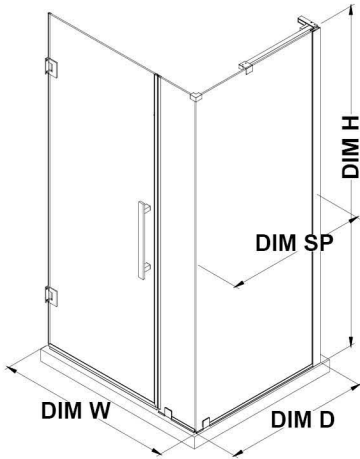

TP0152101

OVE DECORS ENDLESS TAMPA-PRO

37 13/16 IN. W X 72 IN. H CORNER FRAMELESS HINGE SHOWER DOOR
IN CHROME WITH SHELVES

CONFIGURATION DIMENSIONS

DIM W* Min. 37 13/16 in **DIM SP** 31 in

Max. 37 13/16 in **DIM DP** 23 in

DIM D* 32 13/16 in **DIM IP** 14 in

DIM H 72 in **DIM H2** 72 in

DIM O 23 3/16 in

Please note: *Measurements for glass panel only, excludes shower base. OVE Decors reserves the right to update or modify the picture without prior notice for the purpose of product improvement, updated dimensions, and customer satisfaction.