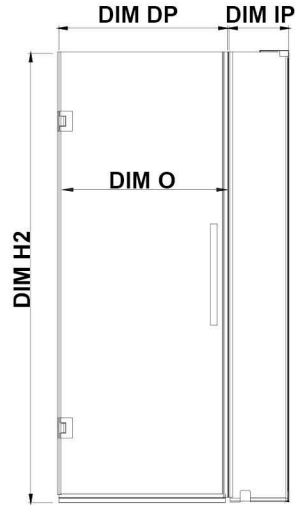

TP0151101

OVE DECORS ENDLESS TAMPA-PRO

37 13/16 IN. W X 72 IN. H CORNER FRAMELESS HINGE SHOWER DOOR
IN CHROME WITH SHELVES

CONFIGURATION DIMENSIONS

DIM W* Min. 37 13/16 in **DIM SP** 29 in

Max. 37 13/16 in **DIM DP** 23 in

DIM D* 30 13/16 in **DIM IP** 14 in

DIM H 72 in **DIM H2** 72 in

DIM O 23 3/16 in

Please note: *Measurements for glass panel only, excludes shower base. OVE Decors reserves the right to update or modify the picture without prior notice for the purpose of product improvement, updated dimensions, and customer satisfaction.