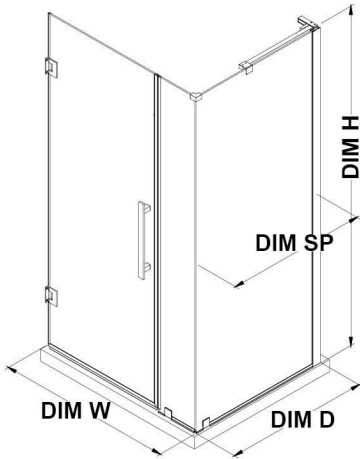

TP0151101

OVE DECORS ENDLESS TAMPA-PRO

37 13/16 IN. W X 72 IN. H CORNER FRAMELESS HINGE SHOWER DOOR
IN CHROME WITH SHELVES

CONFIGURATION DIMENSIONS

DIM W* Min. 37 13/16 in **DIM SP** 29 in

Max. 37 13/16 in **DIM DP** 23 in

DIM D* 30 13/16 in **DIM IP** 14 in

DIM H 72 in **DIM H2** 72 in

DIM O 23 3/16 in

Please note: *Measurements for glass panel only, excludes shower base. OVE Decors reserves the right to update or modify the picture without prior notice for the purpose of product improvement, updated dimensions, and customer satisfaction.