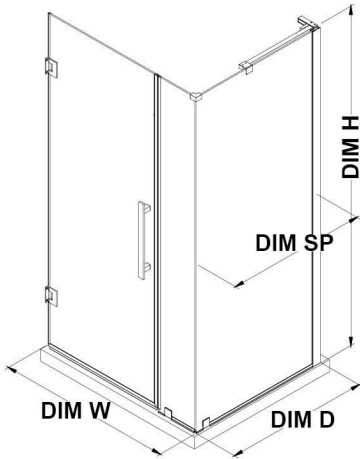

TP0142100

OVE DECORS ENDLESS TAMPA-PRO

35 13/16 IN. W X 72 IN. H CORNER FRAMELESS HINGE SHOWER DOOR
IN CHROME

CONFIGURATION DIMENSIONS

DIM W* Min. 35 13/16 in **DIM SP** 31 in

Max. 35 13/16 in **DIM DP** 23 in

DIM D* 32 13/16 in **DIM IP** 12 in

DIM H 72 in **DIM H2** 72 in

DIM O 23 3/16 in

Please note: *Measurements for glass panel only, excludes shower base. OVE Decors reserves the right to update or modify the picture without prior notice for the purpose of product improvement, updated dimensions, and customer satisfaction.