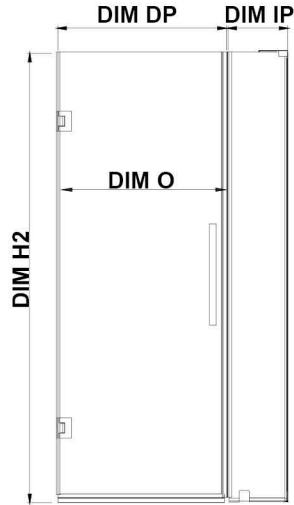

TP0142100

OVE DECORS ENDLESS TAMPA-PRO

35 13/16 IN. W X 72 IN. H CORNER FRAMELESS HINGE SHOWER DOOR
IN CHROME

CONFIGURATION DIMENSIONS

DIM W* Min. 35 13/16 in **DIM SP** 31 in

Max. 35 13/16 in **DIM DP** 23 in

DIM D* 32 13/16 in **DIM IP** 12 in

DIM H 72 in **DIM H2** 72 in

DIM O 23 3/16 in

Please note: *Measurements for glass panel only, excludes shower base. OVE Decors reserves the right to update or modify the picture without prior notice for the purpose of product improvement, updated dimensions, and customer satisfaction.