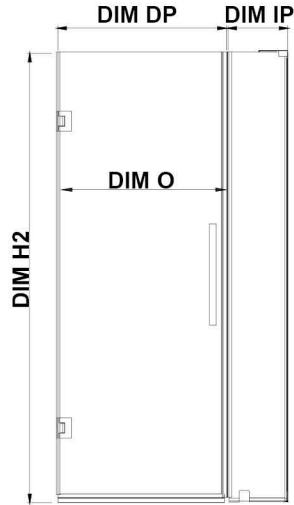

TP0141100

OVE DECORS ENDLESS TAMPA-PRO

35 13/16 IN. W X 72 IN. H CORNER FRAMELESS HINGE SHOWER DOOR
IN CHROME

CONFIGURATION DIMENSIONS

DIM W* Min. 35 13/16 in **DIM SP** 29 in

Max. 35 13/16 in **DIM DP** 23 in

DIM D* 30 13/16 in **DIM IP** 12 in

DIM H 72 in **DIM H2** 72 in

DIM O 23 3/16 in

Please note: *Measurements for glass panel only, excludes shower base. OVE Decors reserves the right to update or modify the picture without prior notice for the purpose of product improvement, updated dimensions, and customer satisfaction.