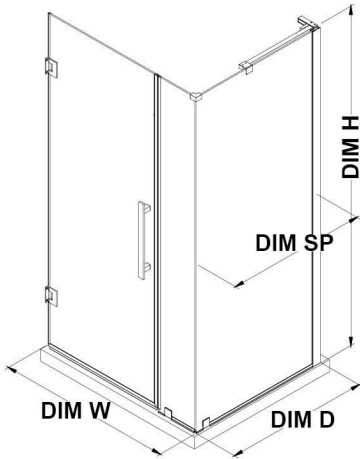

TP0141100

OVE DECORS ENDLESS TAMPA-PRO

35 13/16 IN. W X 72 IN. H CORNER FRAMELESS HINGE SHOWER DOOR
IN CHROME

CONFIGURATION DIMENSIONS

DIM W* Min. 35 13/16 in **DIM SP** 29 in

Max. 35 13/16 in **DIM DP** 23 in

DIM D* 30 13/16 in **DIM IP** 12 in

DIM H 72 in **DIM H2** 72 in

DIM O 23 3/16 in

Please note: *Measurements for glass panel only, excludes shower base. OVE Decors reserves the right to update or modify the picture without prior notice for the purpose of product improvement, updated dimensions, and customer satisfaction.